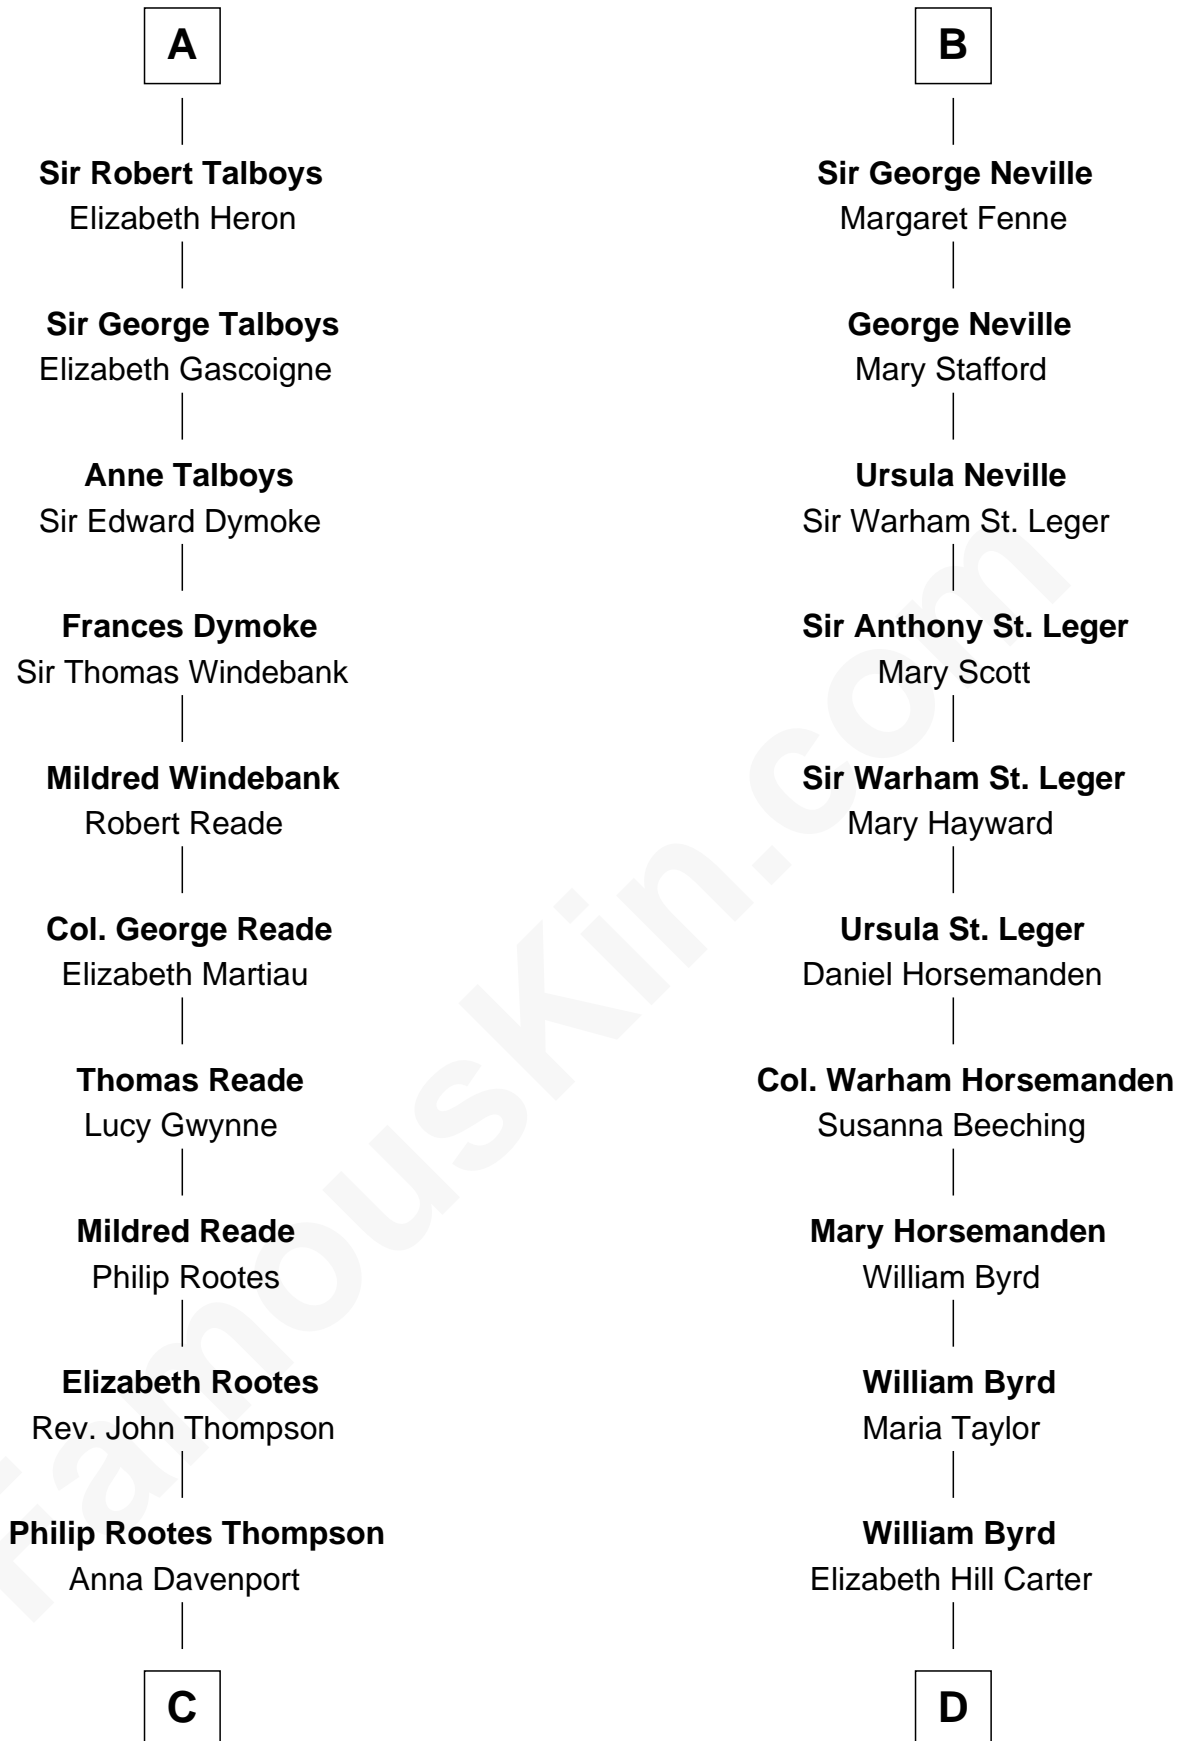

FamousKin.com

Relationship Chart of

General George S. Patton

U.S. Army - World War II

21st cousin of

Harry F. Byrd

50th Governor of Virginia

C

Eleanor Thompson

William Thorton

Susanna Thompson Thorton

Andrew Glassell

Susan Thornton Glassell

George Smith Patton

George Smith Patton

Ruth Wilson