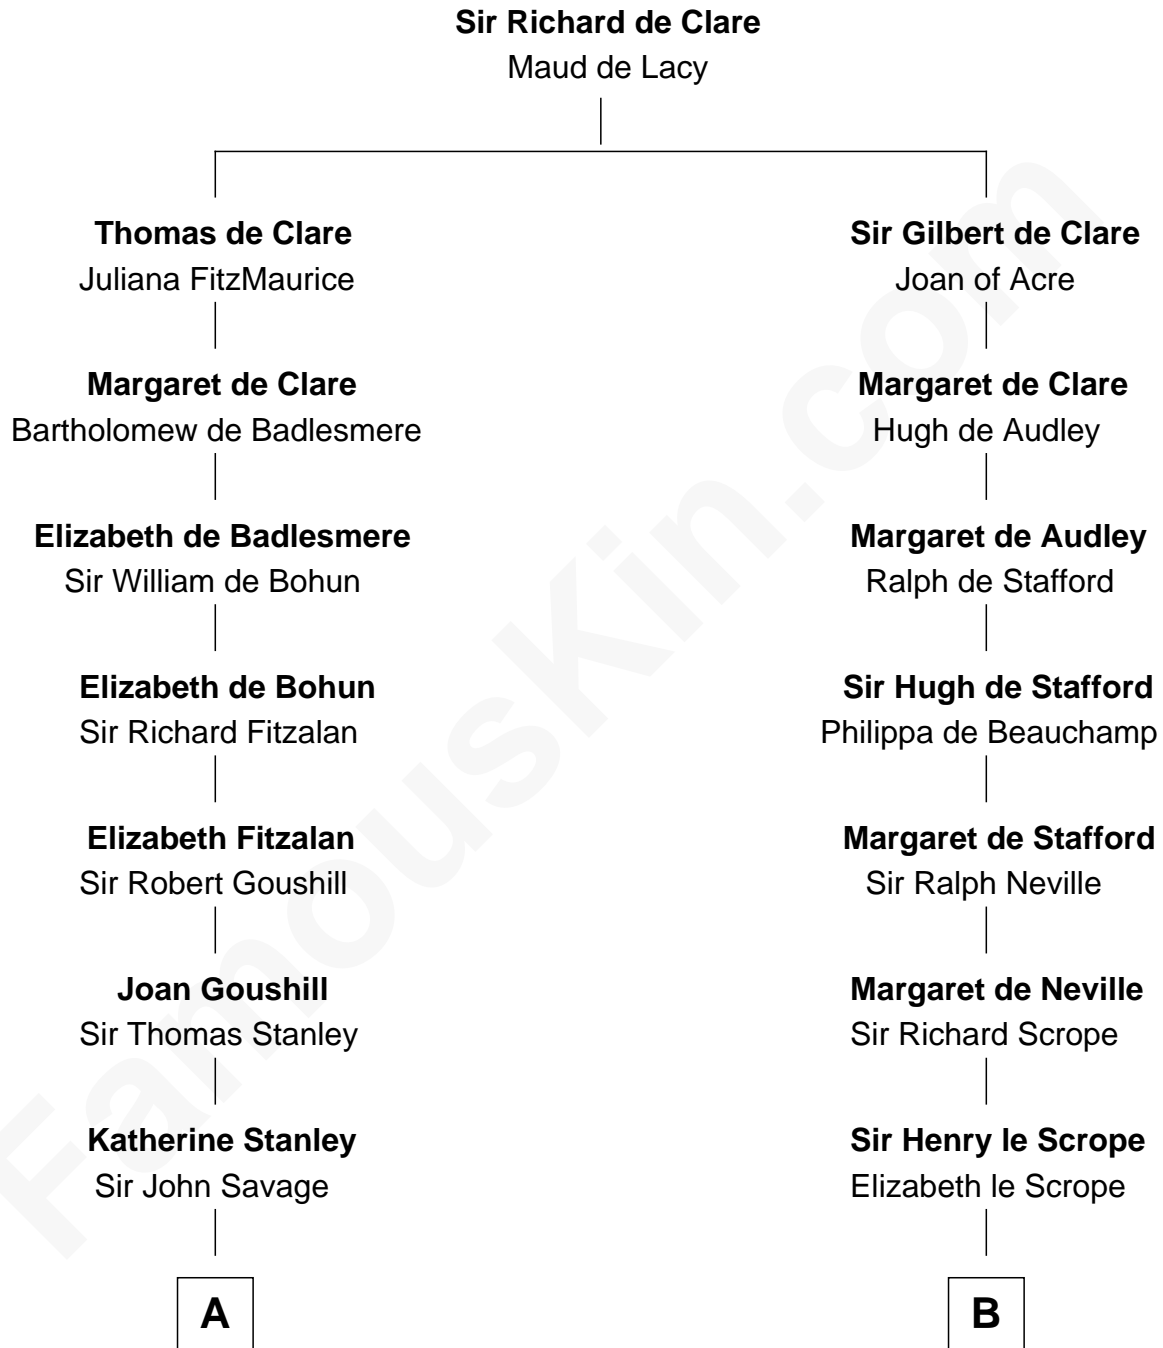

**FamousKin.com**  
**Relationship Chart of**  
**General George S. Patton**  
*U.S. Army - World War II*

20th cousin 1 time removed of

**Harry F. Byrd**  
*50th Governor of Virginia*

**C**

**William Thorton**  
Eleanor Thompson

**Susanna Thompson Thorton**  
Andrew Glassell

**Susan Thornton Glassell**  
George Smith Patton

**George Smith Patton**  
Ruth Wilson

**General George S. Patton**  
*U.S. Army - World War II*

**D**

**Anne Harrison**  
Richard Evelyn Byrd

**Col. William Byrd**  
Jane Meriwether Rivers

**Richard Evelyn Byrd**  
Eleanor Bolling Flood

**Harry F. Byrd**  
*50th Governor of Virginia*

FamousKin.com