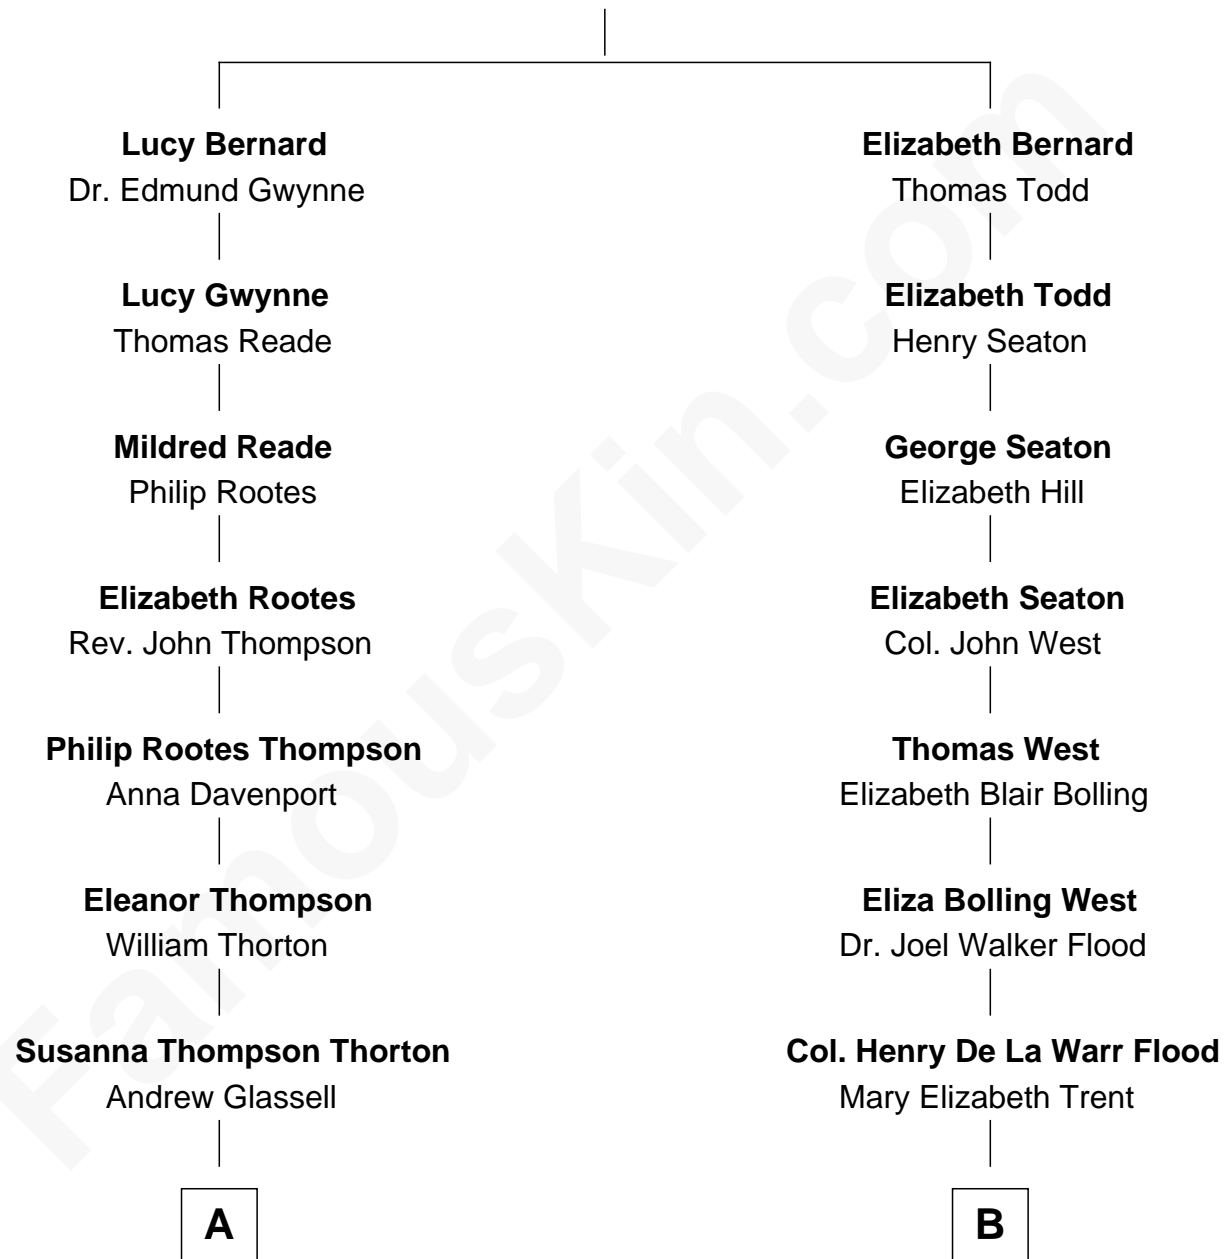

**FamousKin.com**  
**Relationship Chart of**  
**General George S. Patton**

*U.S. Army - World War II*

9th cousin of

**Harry F. Byrd**

*50th Governor of Virginia*

**Col. William Bernard**

Lucy Higginson

**A**

**Susan Thornton Glassell**

George Smith Patton

**George Smith Patton**

Ruth Wilson

**General George S. Patton**

*U.S. Army - World War II*

**B**

**Joel Walker Flood**

Ella Faulkner

**Eleanor Bolling Flood**

Richard Evelyn Byrd

**Harry F. Byrd**

*50th Governor of Virginia*

FamousKin.com