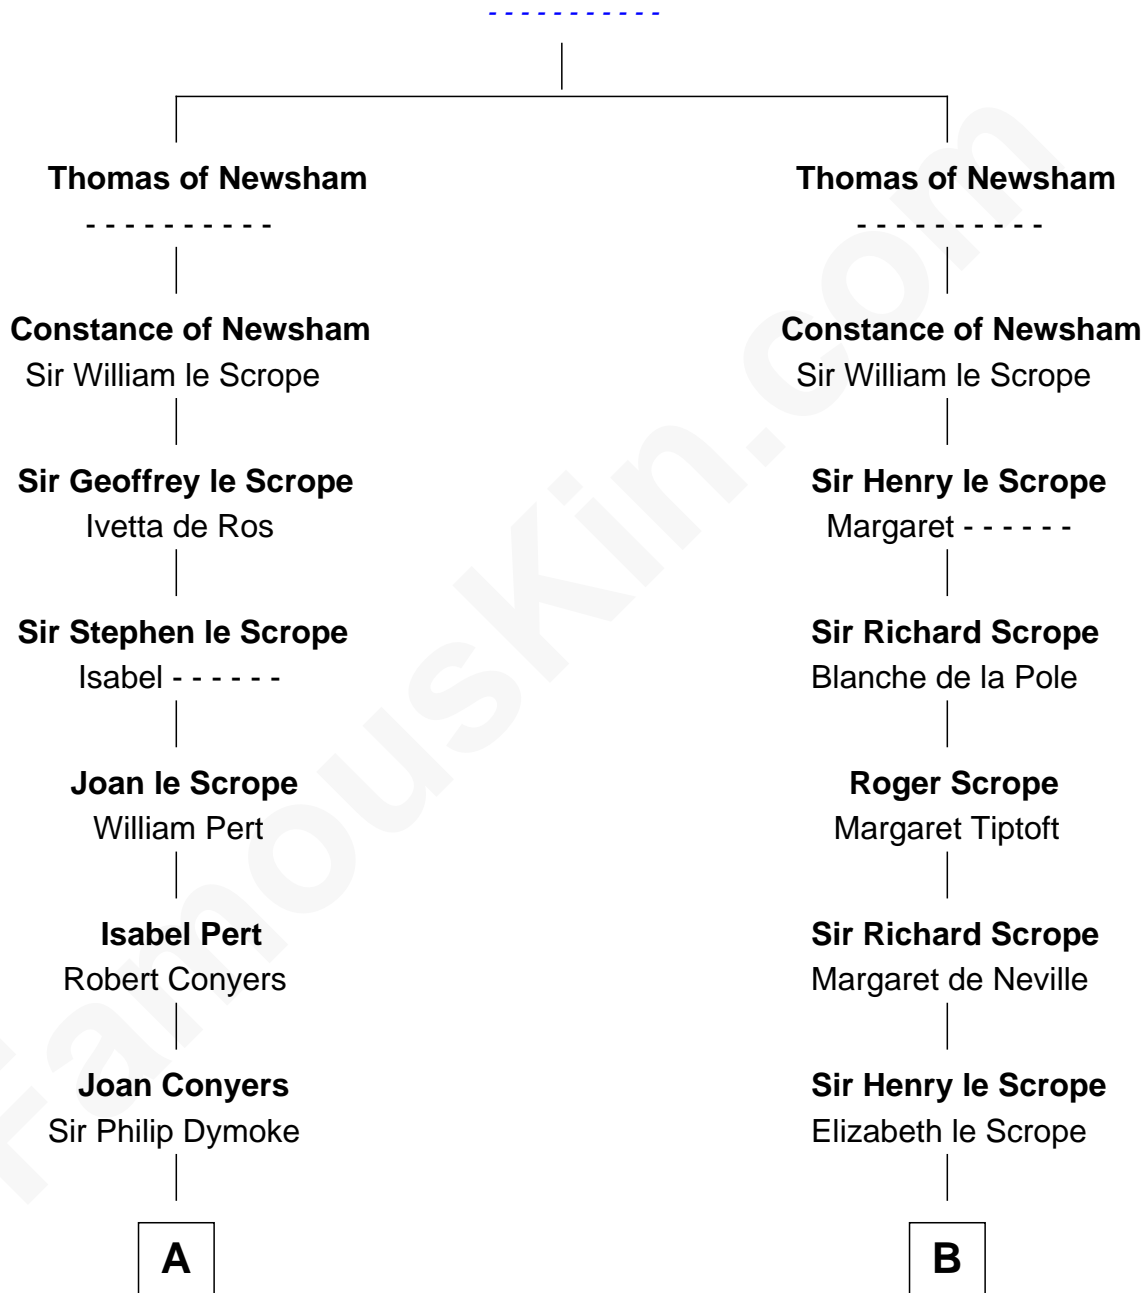

FamousKin.com
Relationship Chart of
General George S. Patton
U.S. Army - World War II

20th cousin 1 time removed of

Harry F. Byrd
50th Governor of Virginia

Gillo de Newsham

C

Eleanor Thompson

William Thorton

Susanna Thompson Thorton

Andrew Glassell

Susan Thornton Glassell

George Smith Patton

George Smith Patton

Ruth Wilson

General George S. Patton

U.S. Army - World War II

50th Governor of Virginia

FamousKin.com