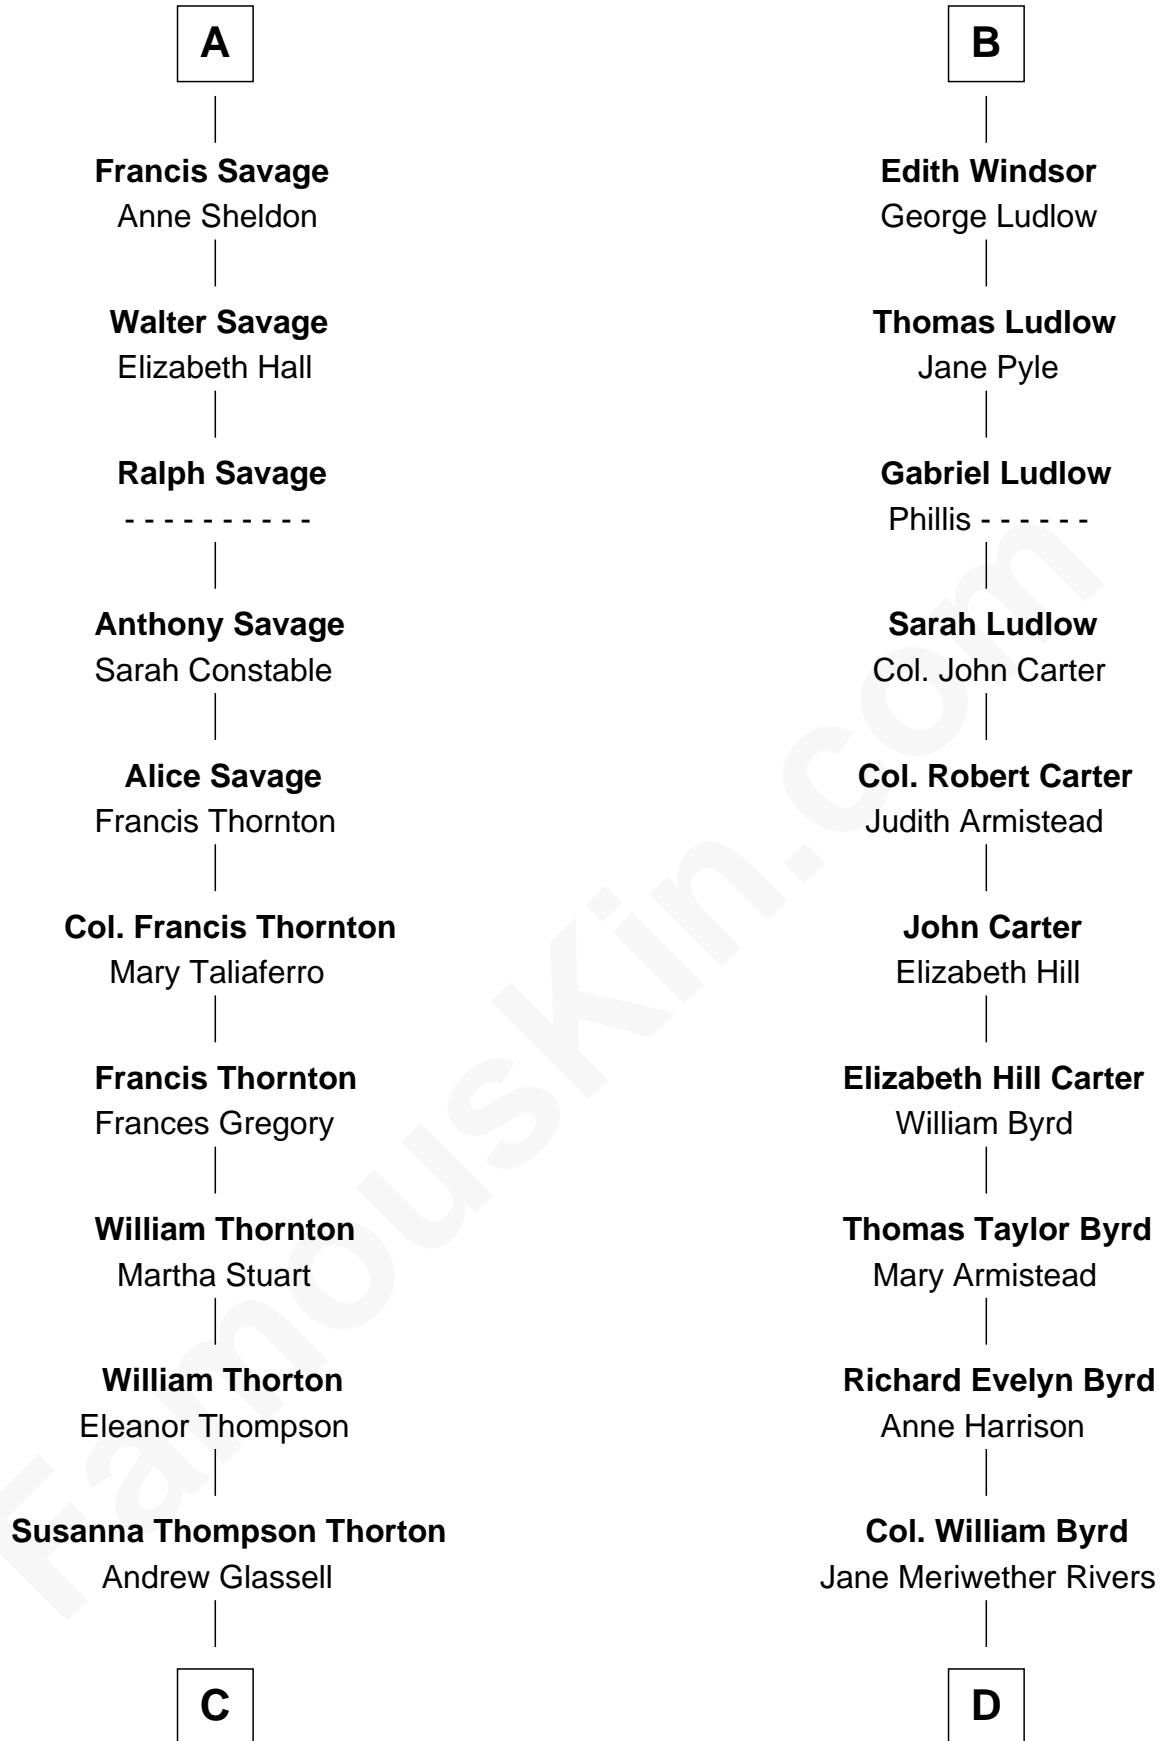

FamousKin.com
Relationship Chart of
General George S. Patton
U.S. Army - World War II

18th cousin 1 time removed of

Harry F. Byrd
50th Governor of Virginia

C

Susan Thornton Glassell

George Smith Patton

George Smith Patton

Ruth Wilson

General George S. Patton

U.S. Army - World War II

D

Richard Evelyn Byrd

Eleanor Bolling Flood

Harry F. Byrd

50th Governor of Virginia