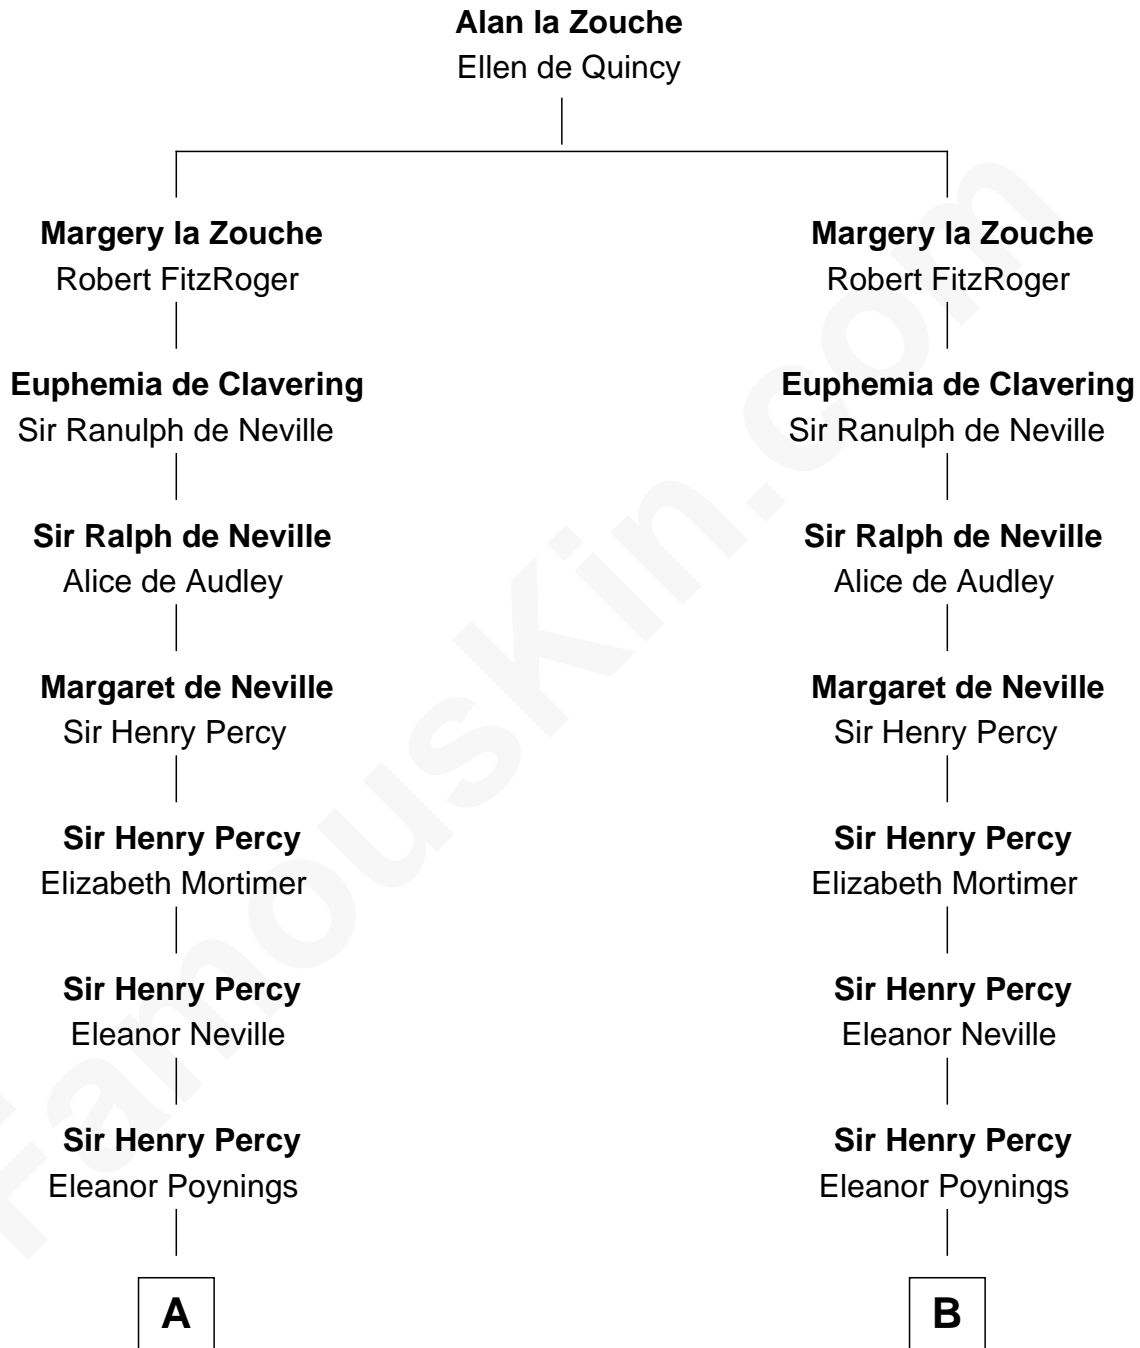

FamousKin.com
Relationship Chart of
General George S. Patton
U.S. Army - World War II

17th cousin 4 times removed of

Meriwether Lewis
Lewis and Clark Expedition

FamousKin.com