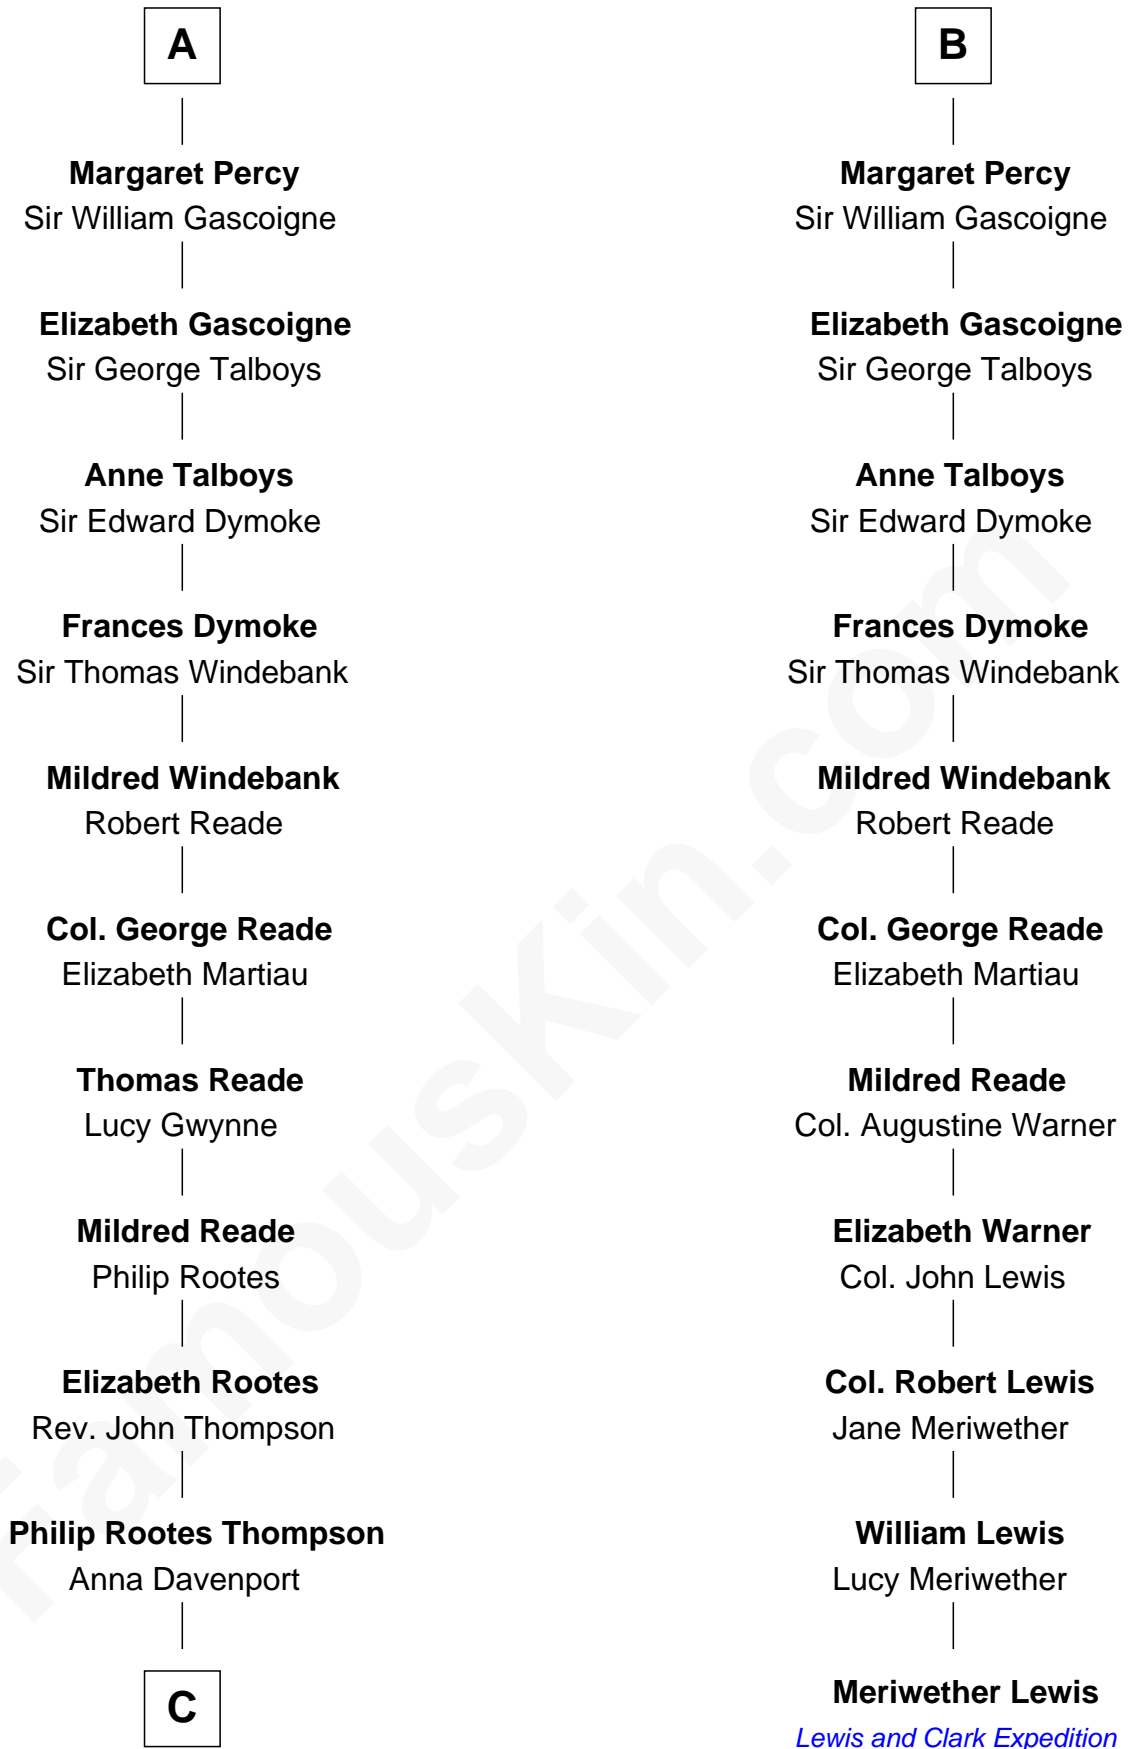

FamousKin.com
Relationship Chart of
General George S. Patton
U.S. Army - World War II

17th cousin 4 times removed of

Meriwether Lewis
Lewis and Clark Expedition

FamousKin.com