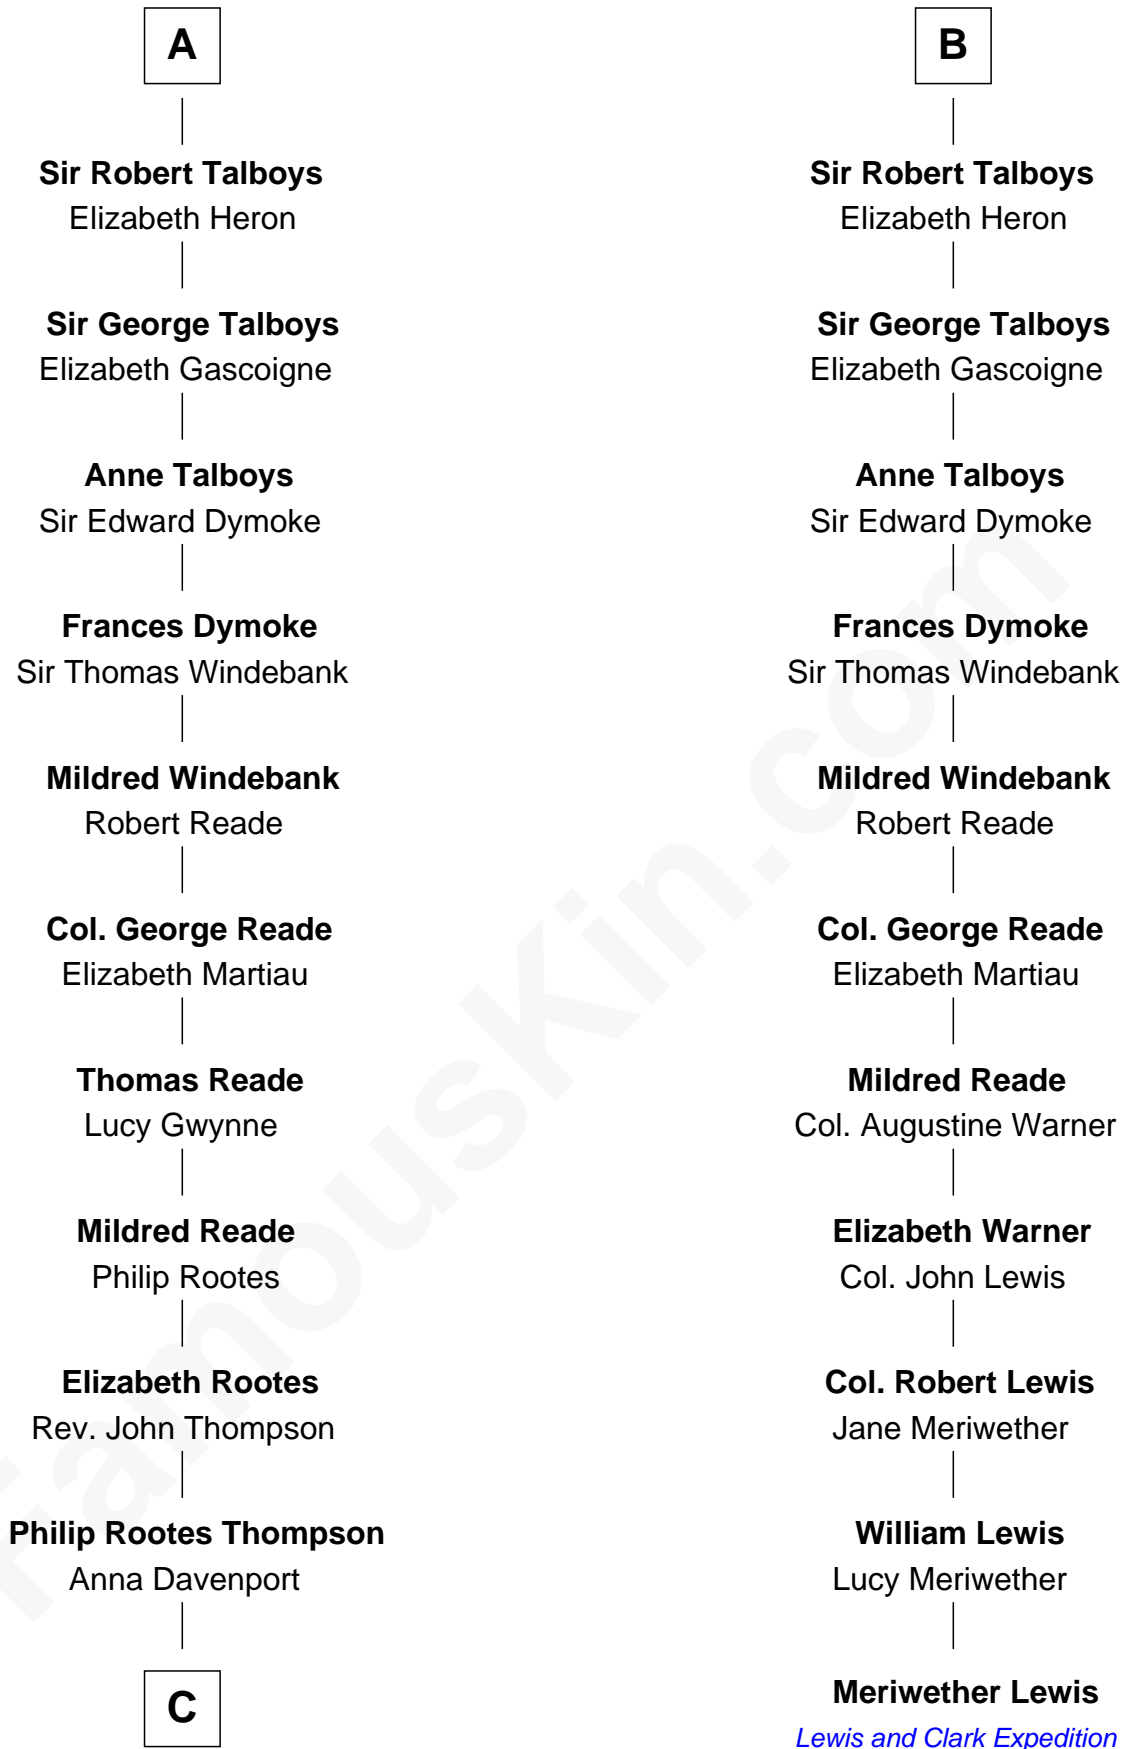

FamousKin.com
Relationship Chart of
General George S. Patton
U.S. Army - World War II

17th cousin 4 times removed of

Meriwether Lewis
Lewis and Clark Expedition

Sir Humphrey de Bohun
Maud of Eu

FamousKin.com