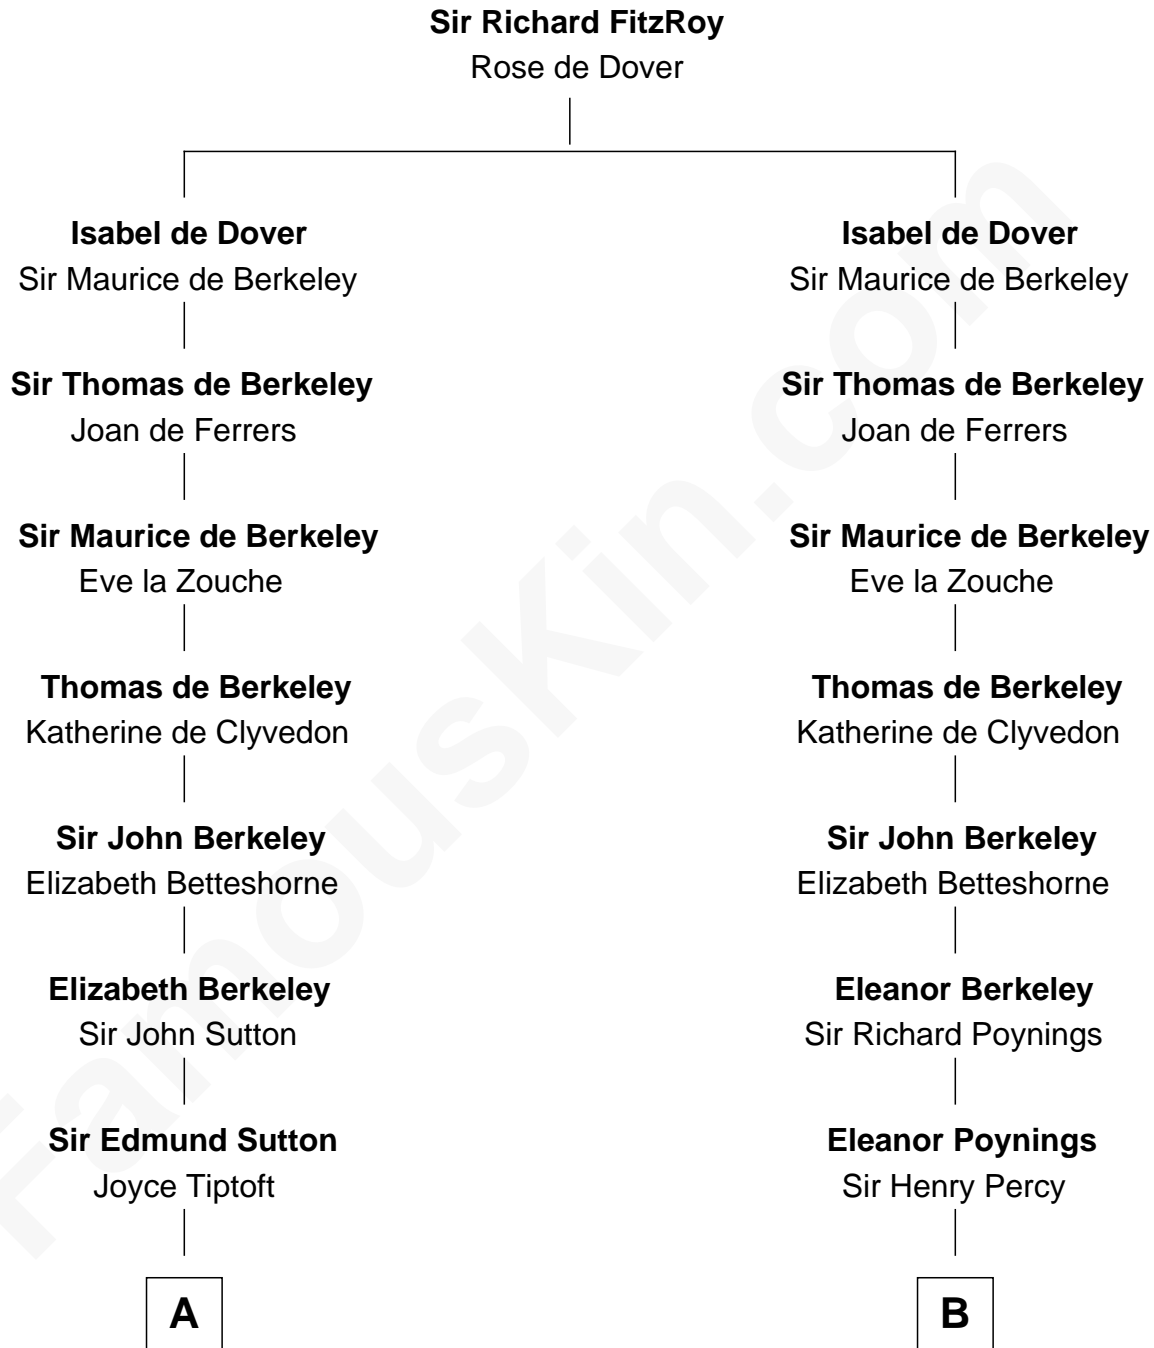

**FamousKin.com**  
**Relationship Chart of**  
**General George S. Patton**  
*U.S. Army - World War II*

17th cousin 4 times removed of

**Meriwether Lewis**  
*Lewis and Clark Expedition*

FamousKin.com