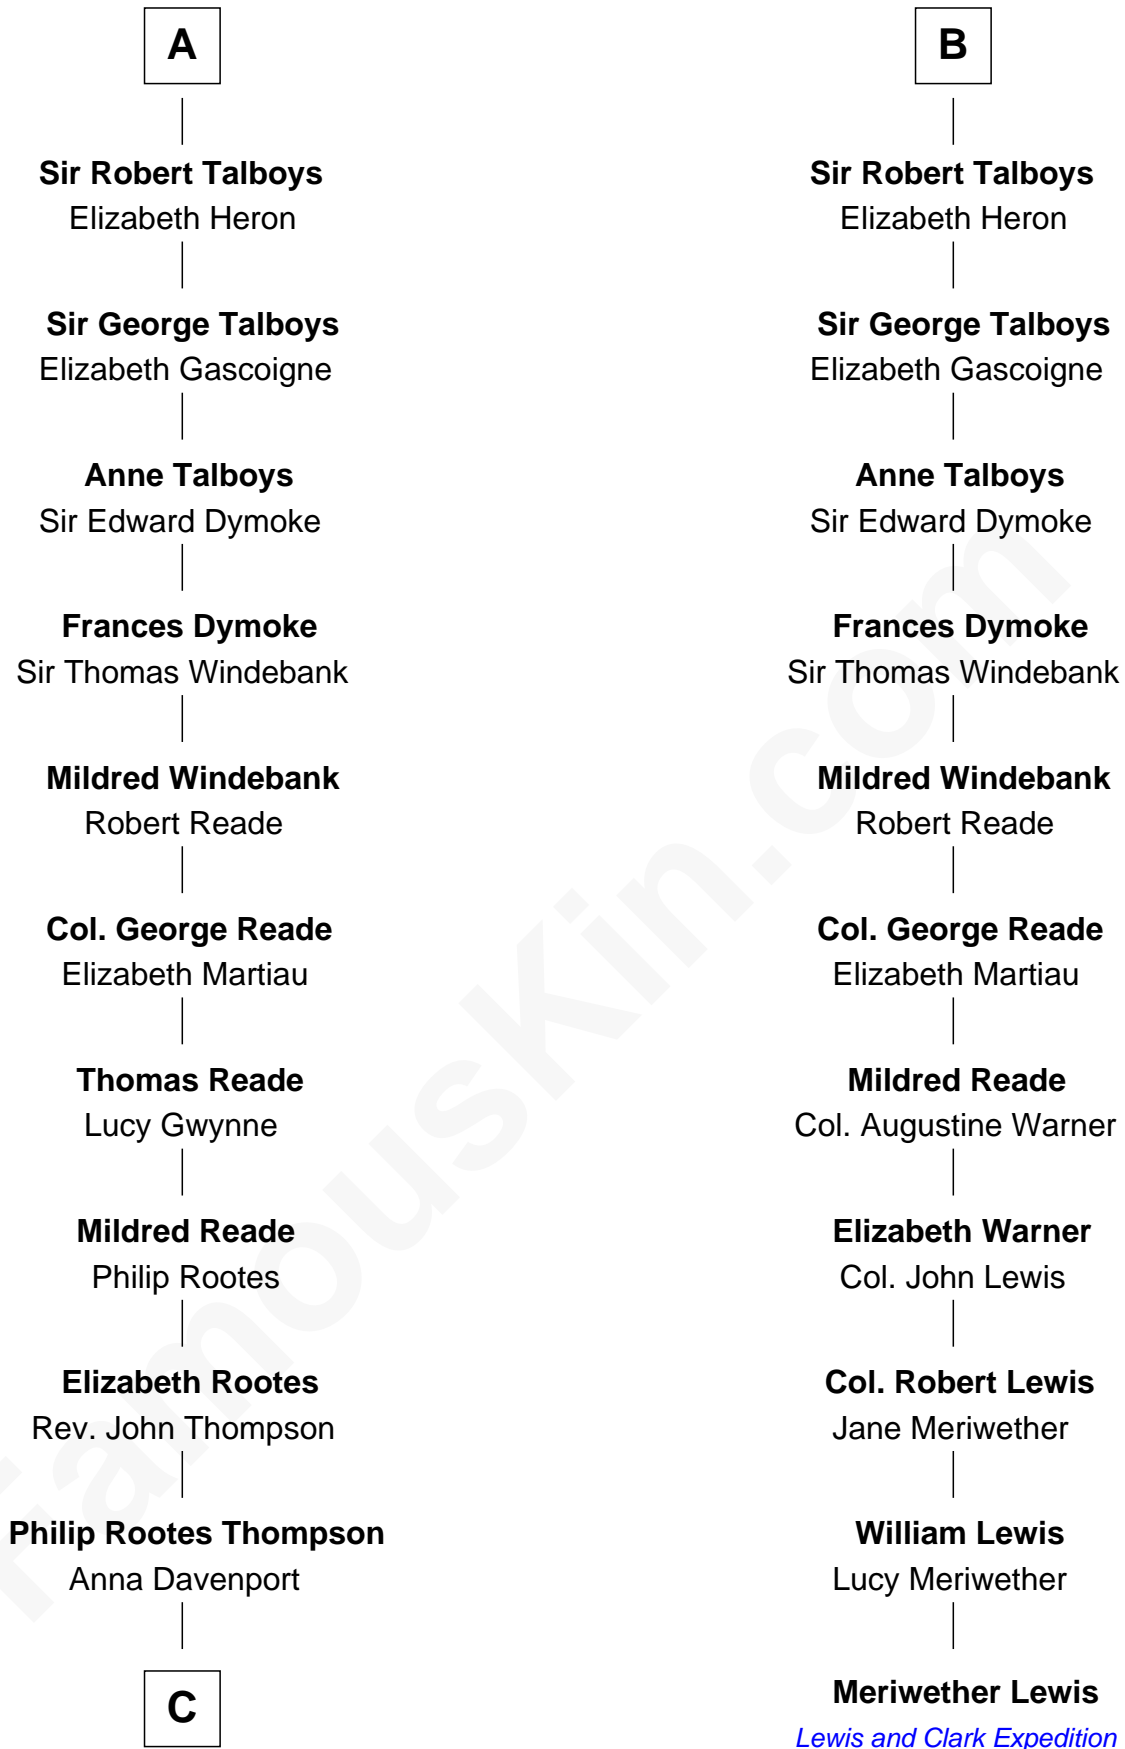

FamousKin.com
Relationship Chart of
General George S. Patton
U.S. Army - World War II

17th cousin 4 times removed of

Meriwether Lewis
Lewis and Clark Expedition

FamousKin.com