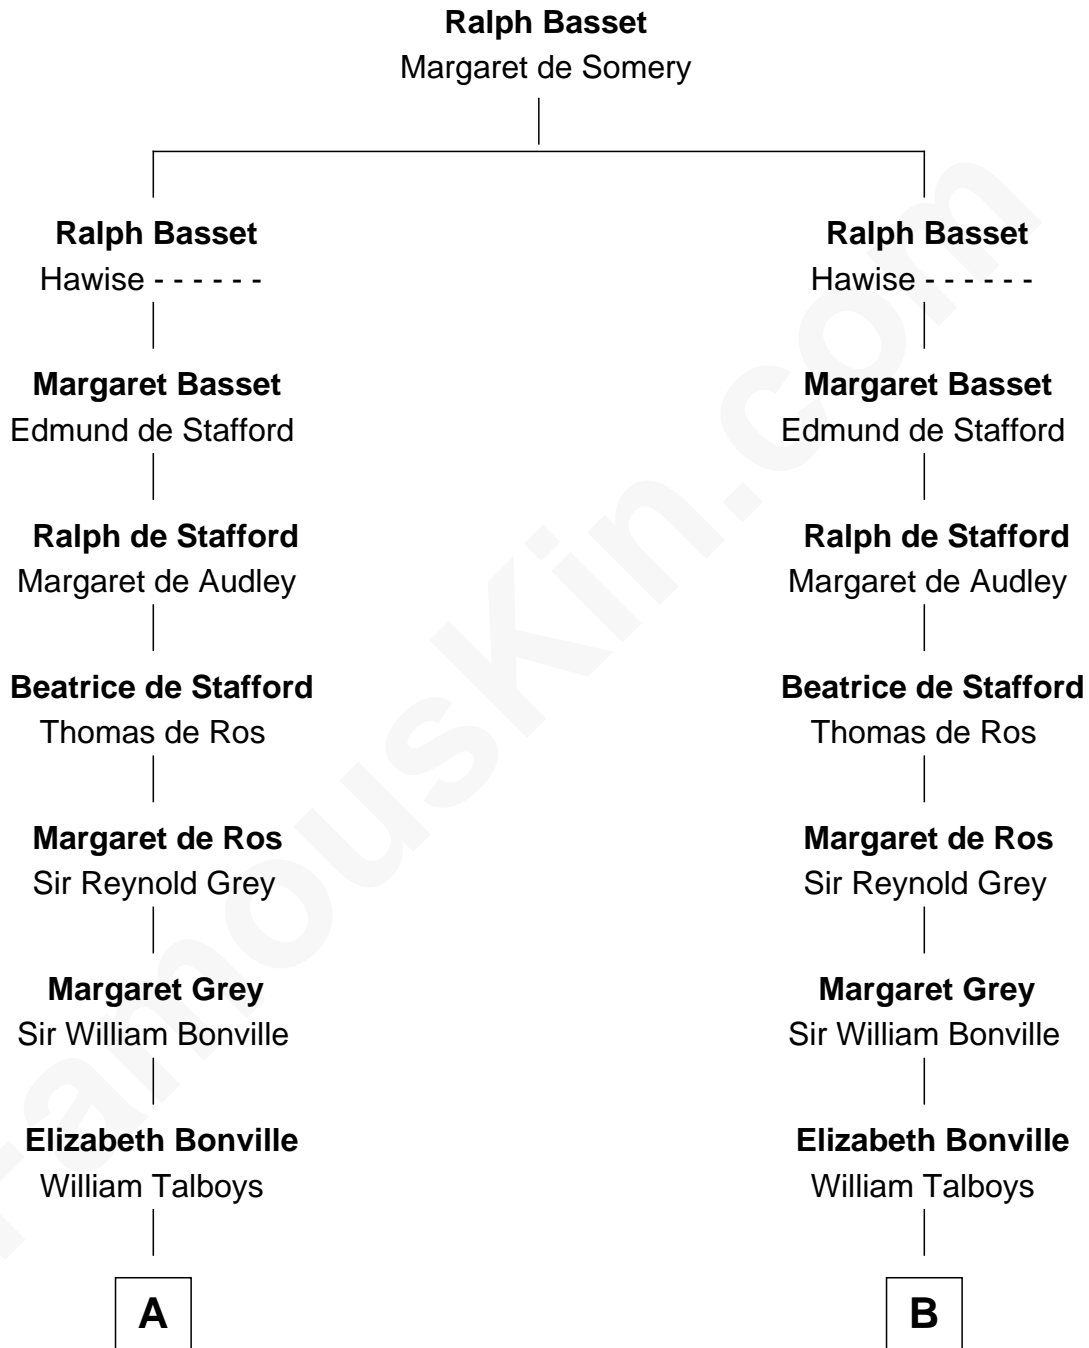

FamousKin.com
Relationship Chart of
General George S. Patton
U.S. Army - World War II

17th cousin 4 times removed of

Meriwether Lewis
Lewis and Clark Expedition

FamousKin.com