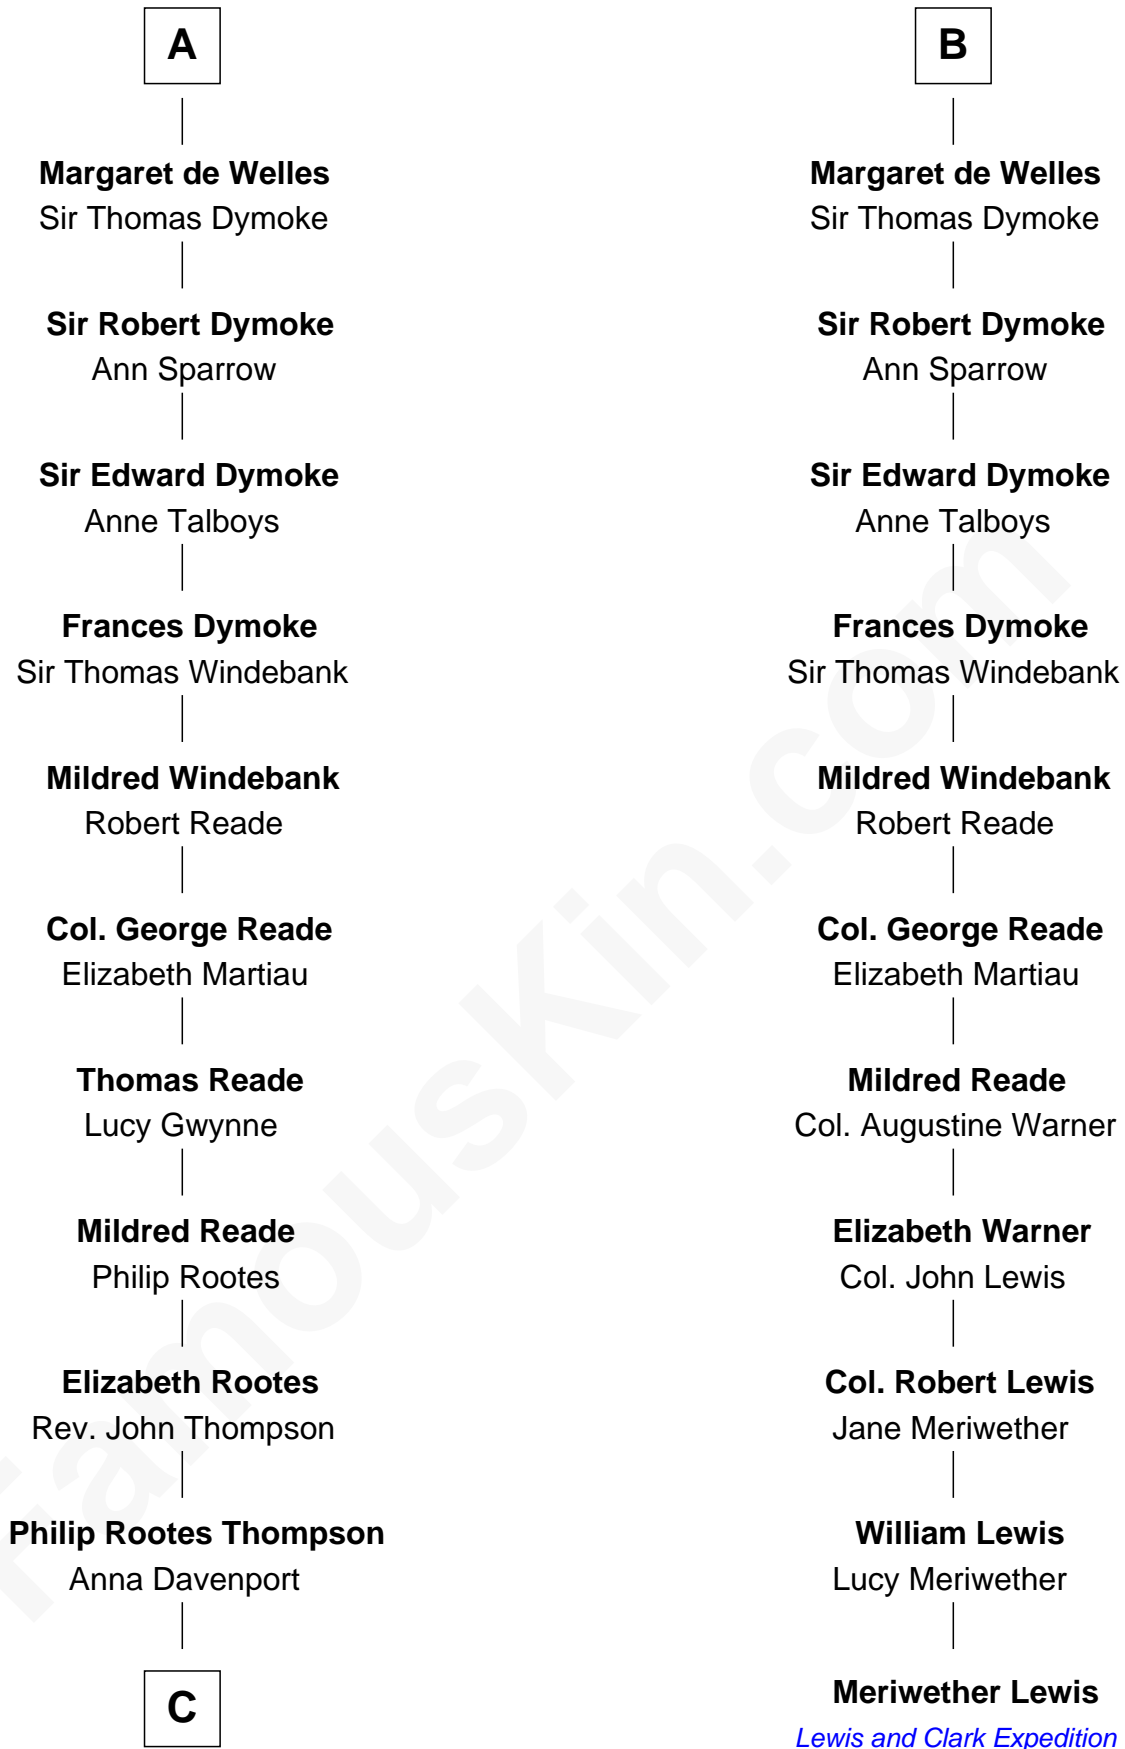

FamousKin.com
Relationship Chart of
General George S. Patton
U.S. Army - World War II

17th cousin 4 times removed of

Meriwether Lewis
Lewis and Clark Expedition

FamousKin.com