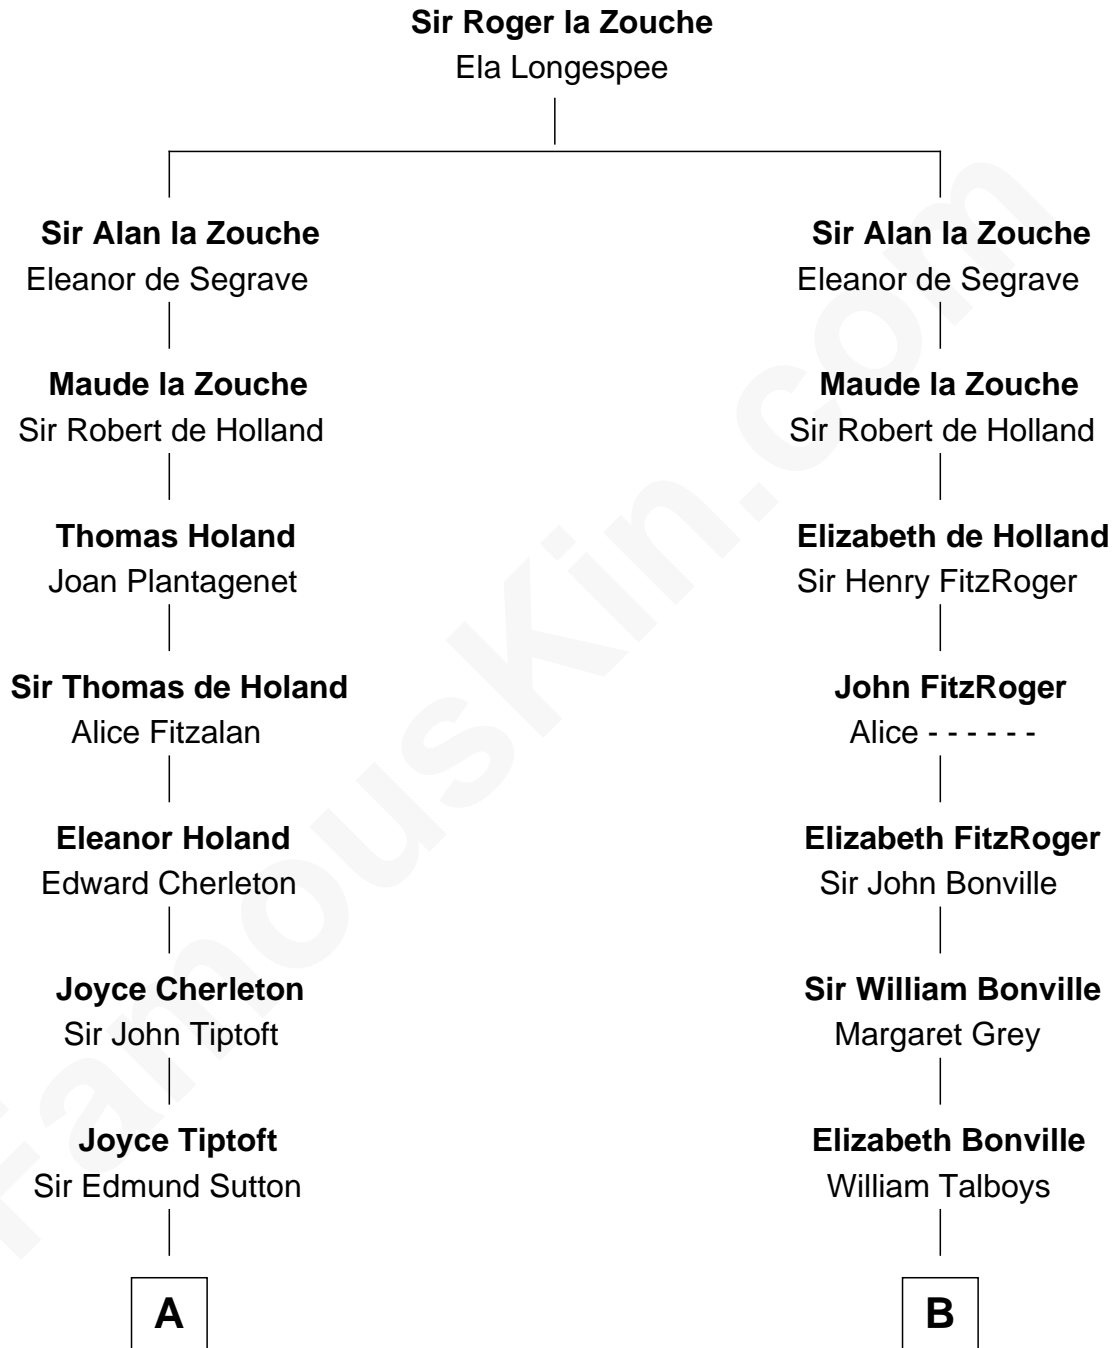

**FamousKin.com**  
**Relationship Chart of**  
**General George S. Patton**  
*U.S. Army - World War II*

17th cousin 4 times removed of

**Meriwether Lewis**  
*Lewis and Clark Expedition*

**C**

William Thorton  
Eleanor Thompson

Susanna Thompson Thorton  
Andrew Glassell

Susan Thornton Glassell  
George Smith Patton

George Smith Patton  
Ruth Wilson

General George S. Patton  
*U.S. Army - World War II*

FamousKin.com