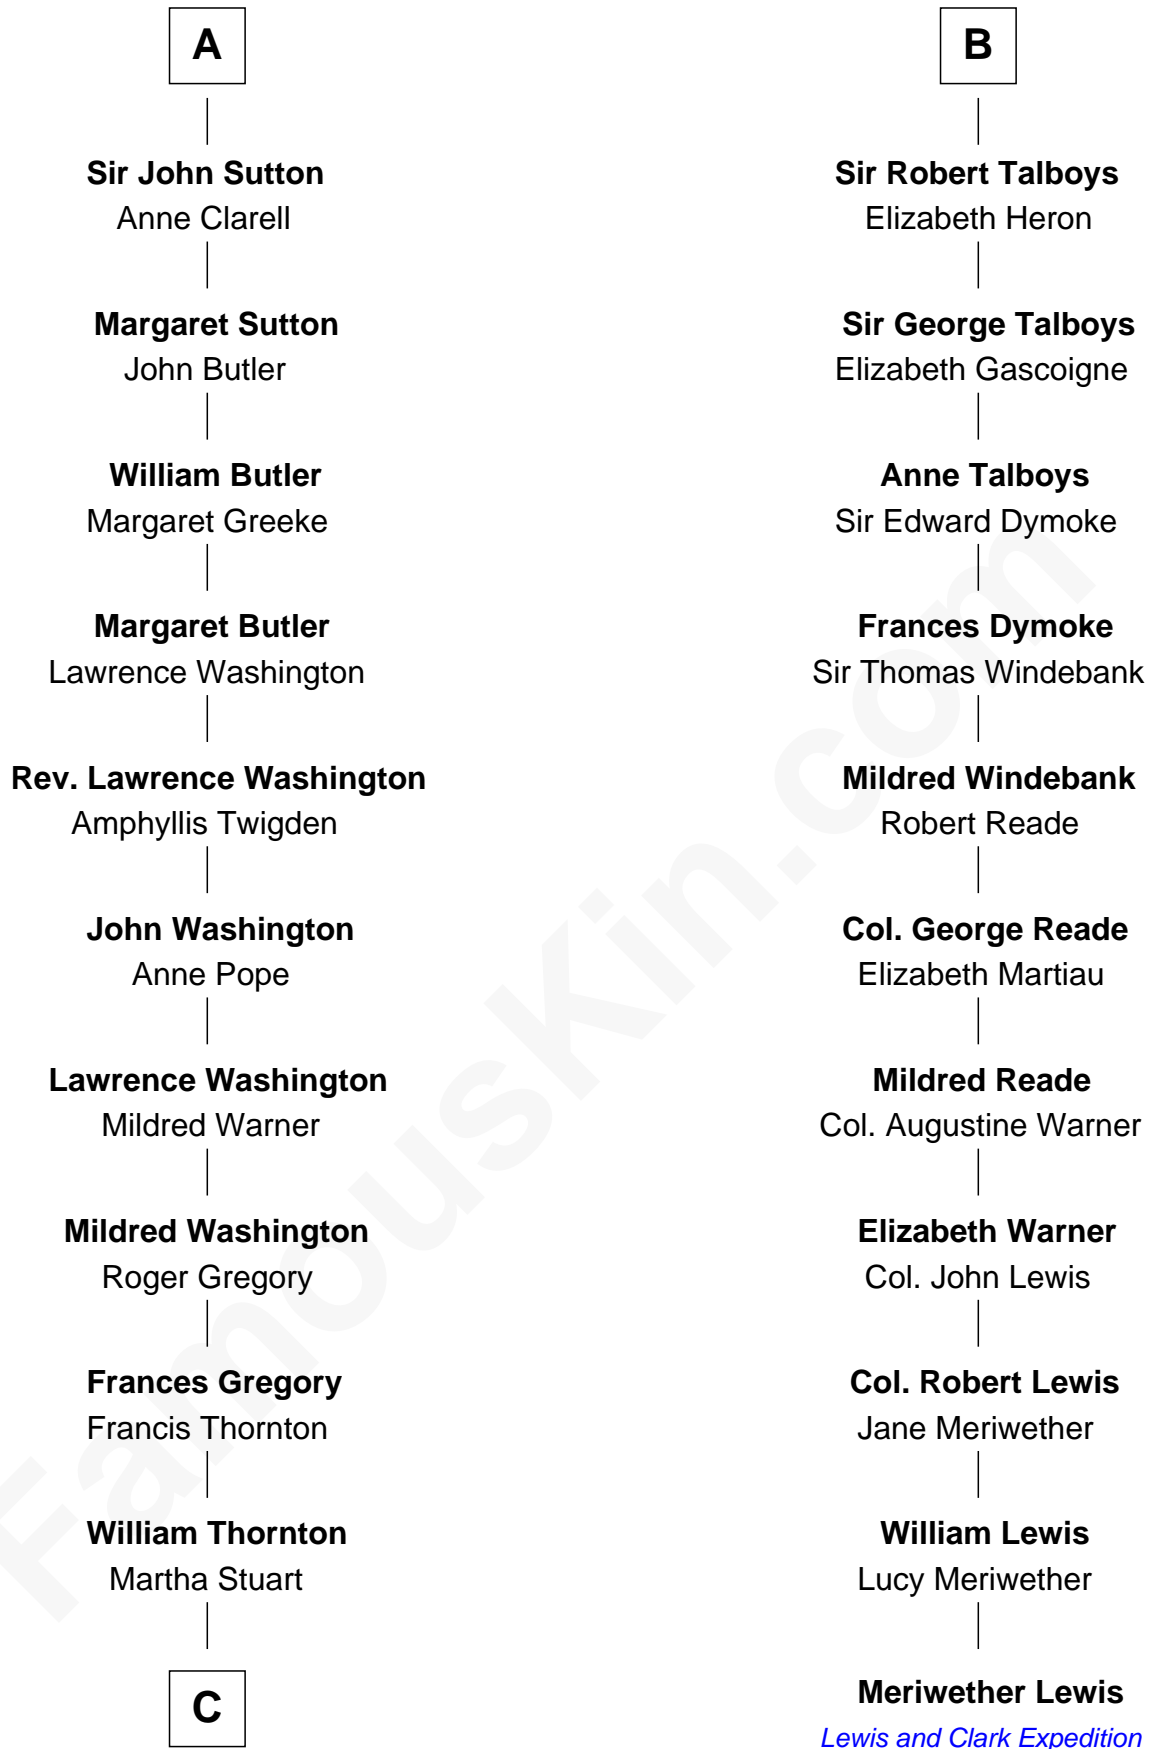

**FamousKin.com**  
**Relationship Chart of**  
**General George S. Patton**  
*U.S. Army - World War II*

17th cousin 4 times removed of

**Meriwether Lewis**  
*Lewis and Clark Expedition*

**C**

William Thorton  
Eleanor Thompson

Susanna Thompson Thorton  
Andrew Glassell

Susan Thornton Glassell  
George Smith Patton

George Smith Patton  
Ruth Wilson

General George S. Patton  
*U.S. Army - World War II*

FamousKin.com