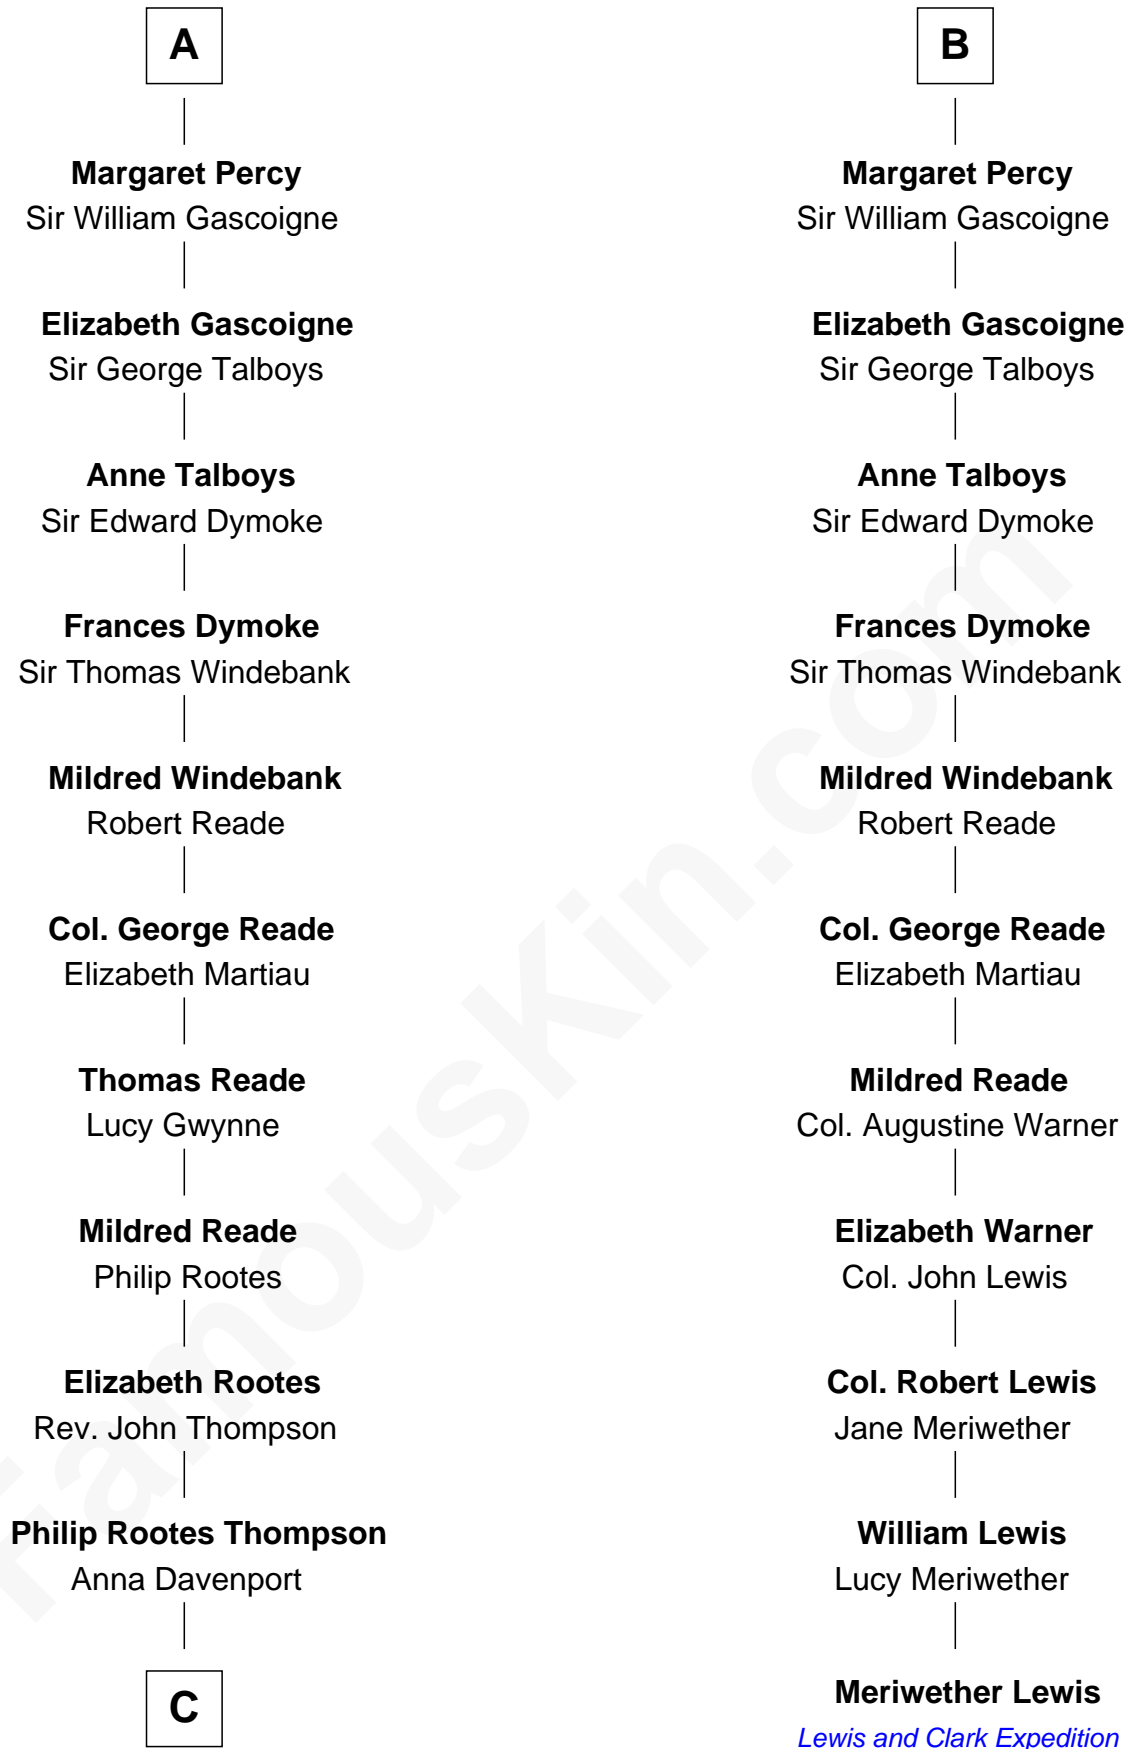

FamousKin.com
Relationship Chart of
General George S. Patton
U.S. Army - World War II

17th cousin 4 times removed of

Meriwether Lewis
Lewis and Clark Expedition

FamousKin.com