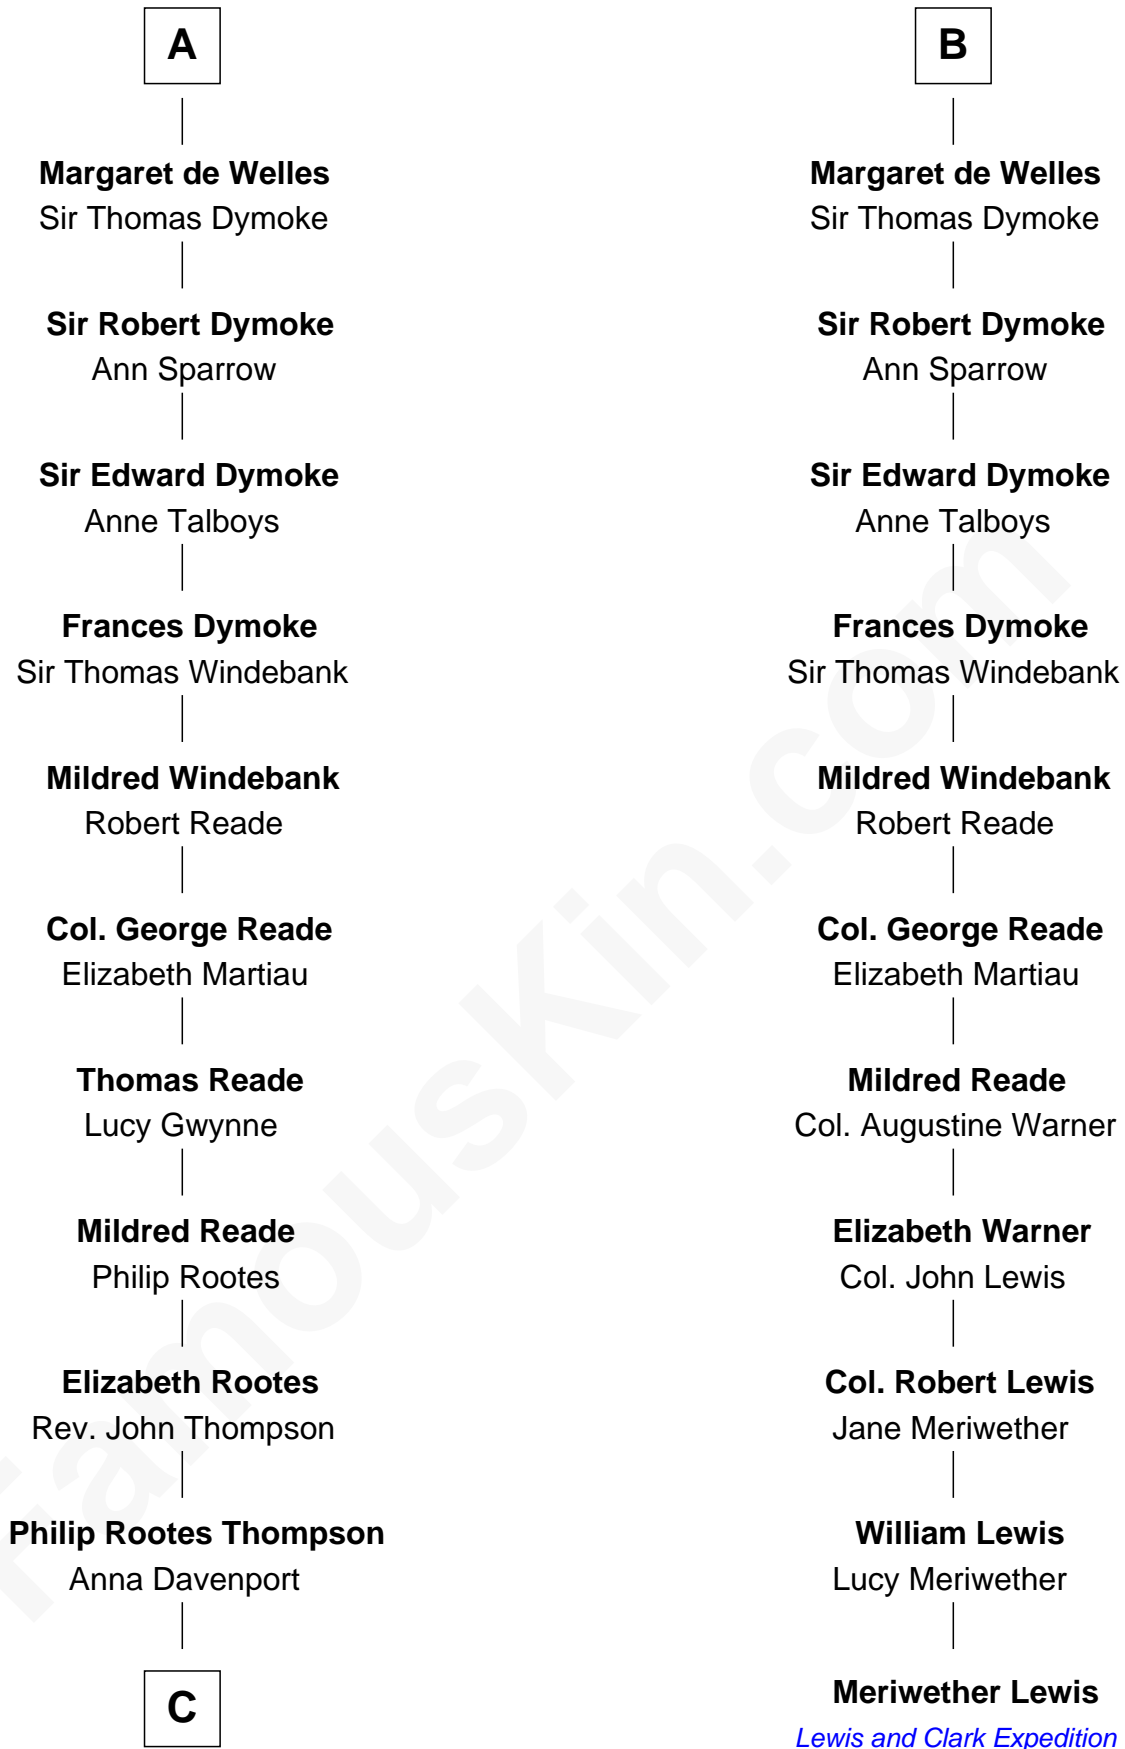

**FamousKin.com**  
**Relationship Chart of**  
**General George S. Patton**  
*U.S. Army - World War II*

**17th cousin 4 times removed of**  
**Meriwether Lewis**  
*Lewis and Clark Expedition*

FamousKin.com