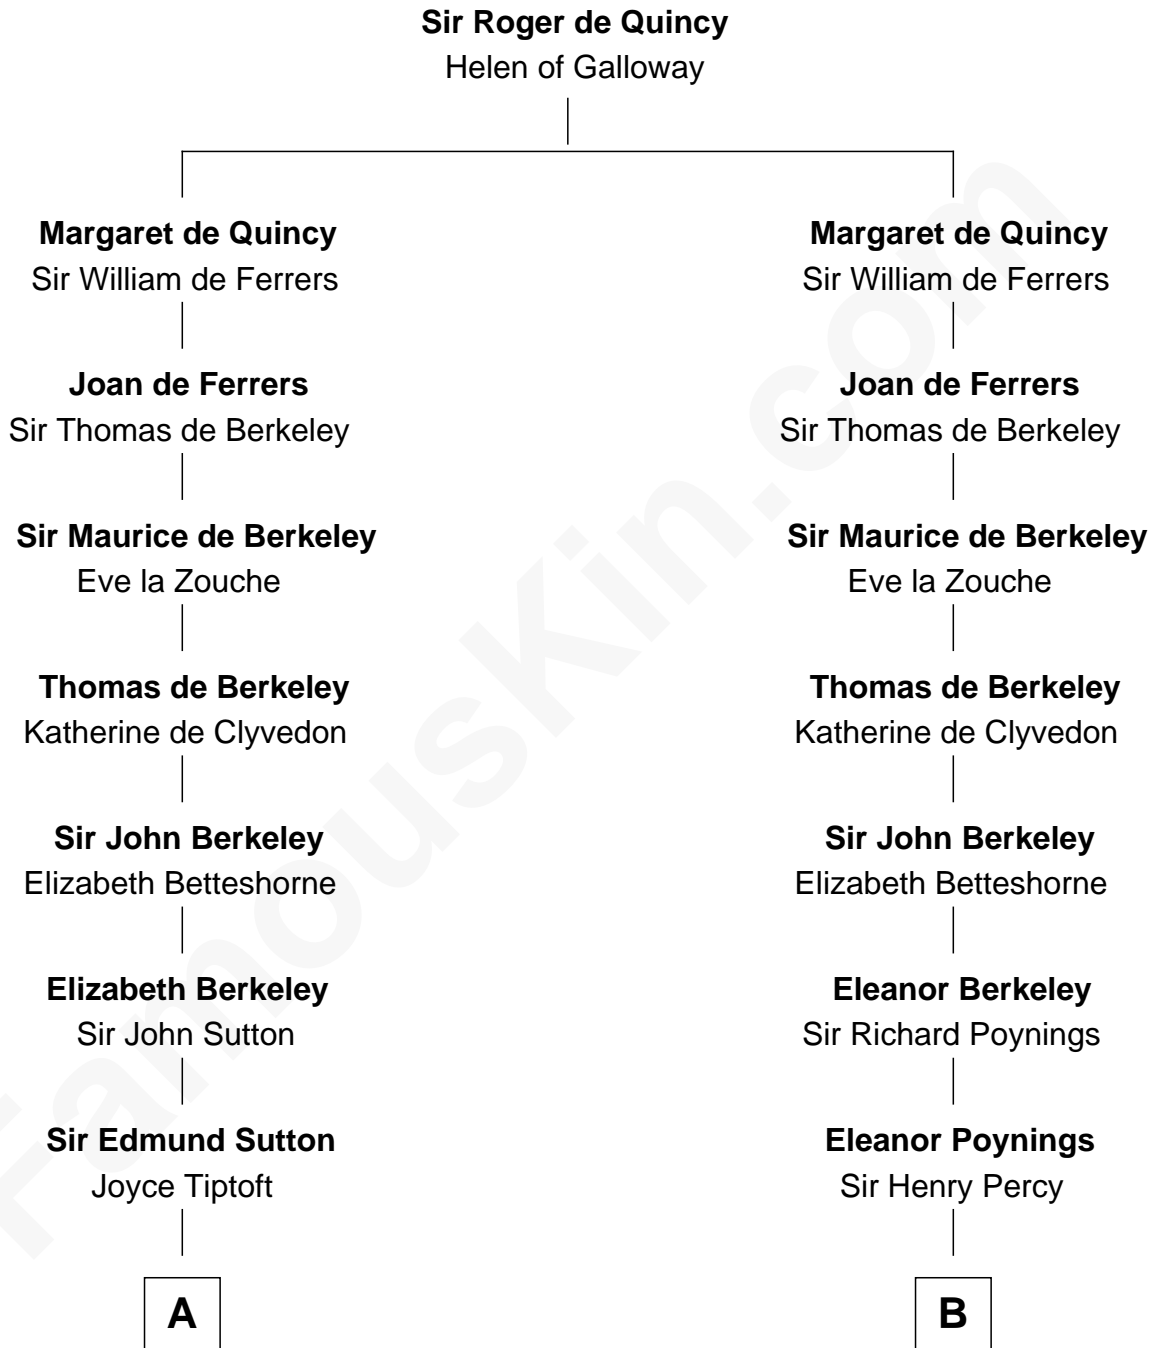

FamousKin.com
Relationship Chart of
General George S. Patton
U.S. Army - World War II

17th cousin 4 times removed of

Meriwether Lewis
Lewis and Clark Expedition

FamousKin.com