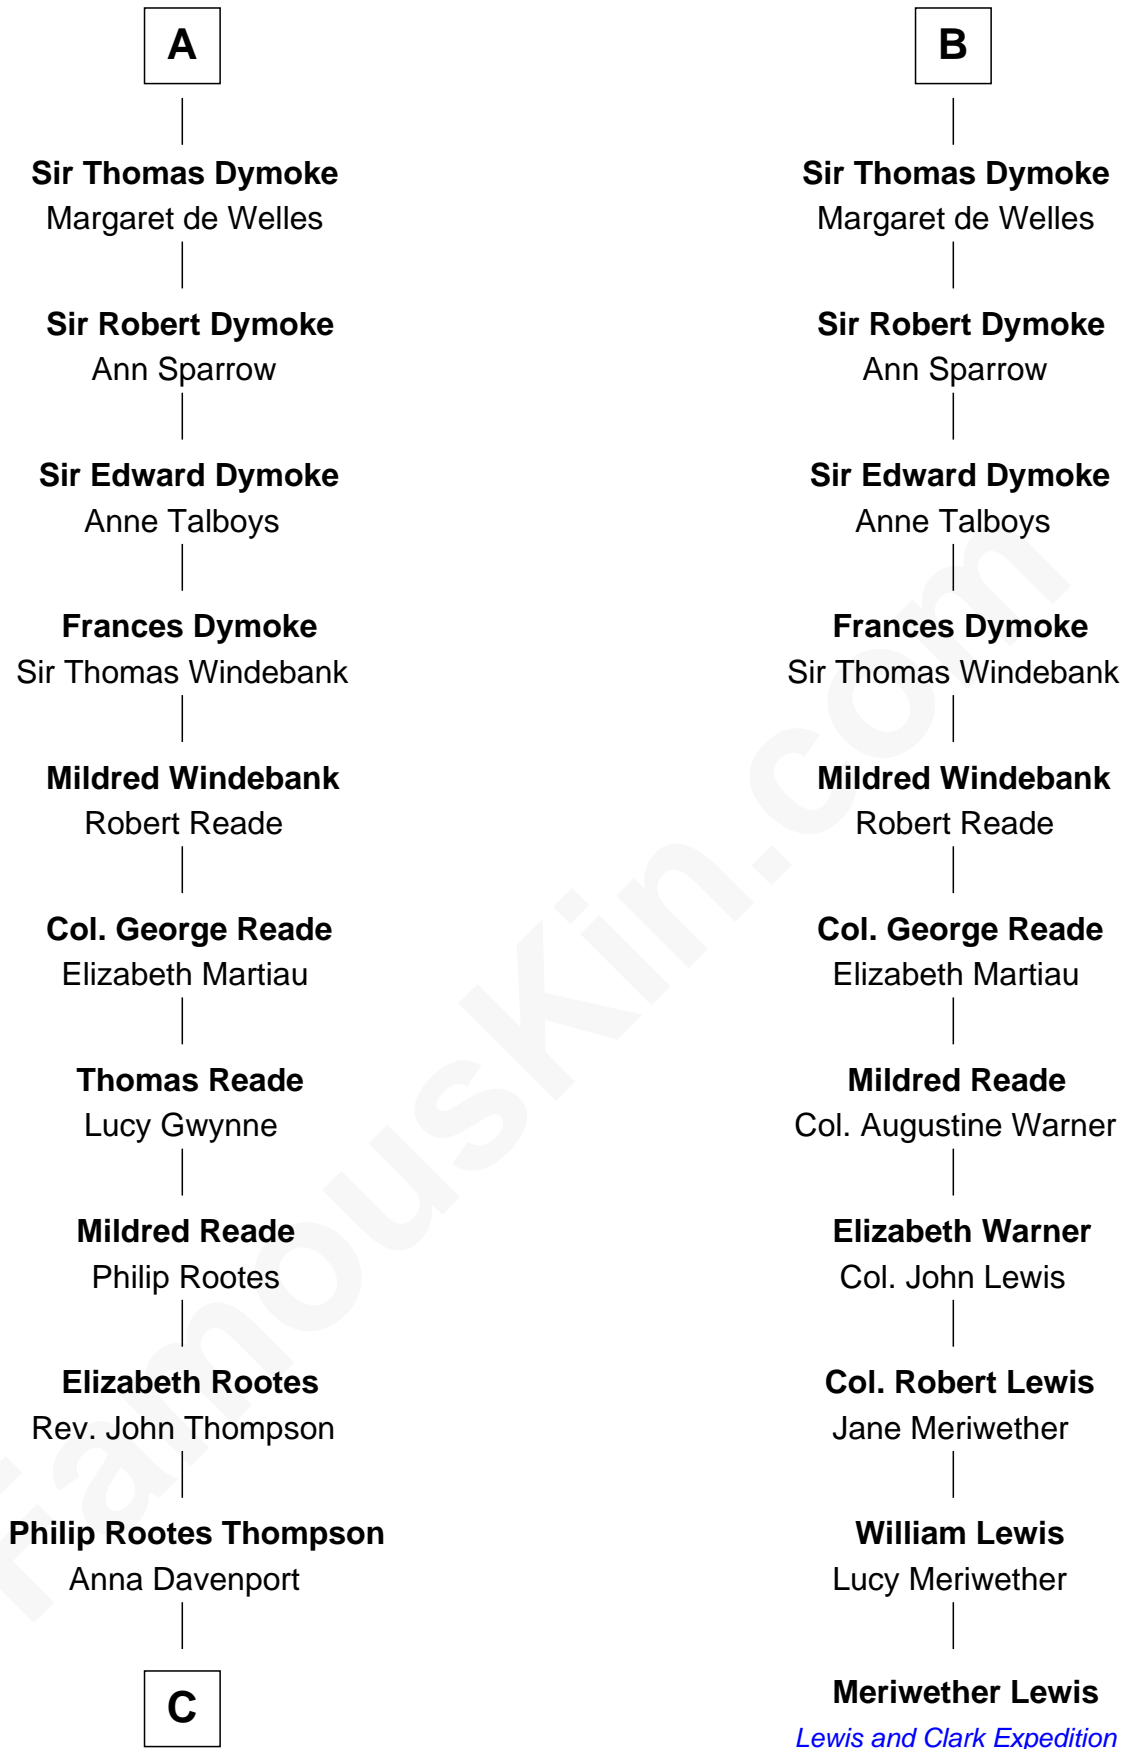

FamousKin.com
Relationship Chart of
General George S. Patton
U.S. Army - World War II

17th cousin 4 times removed of

Meriwether Lewis
Lewis and Clark Expedition

Gillo de Newsham

FamousKin.com