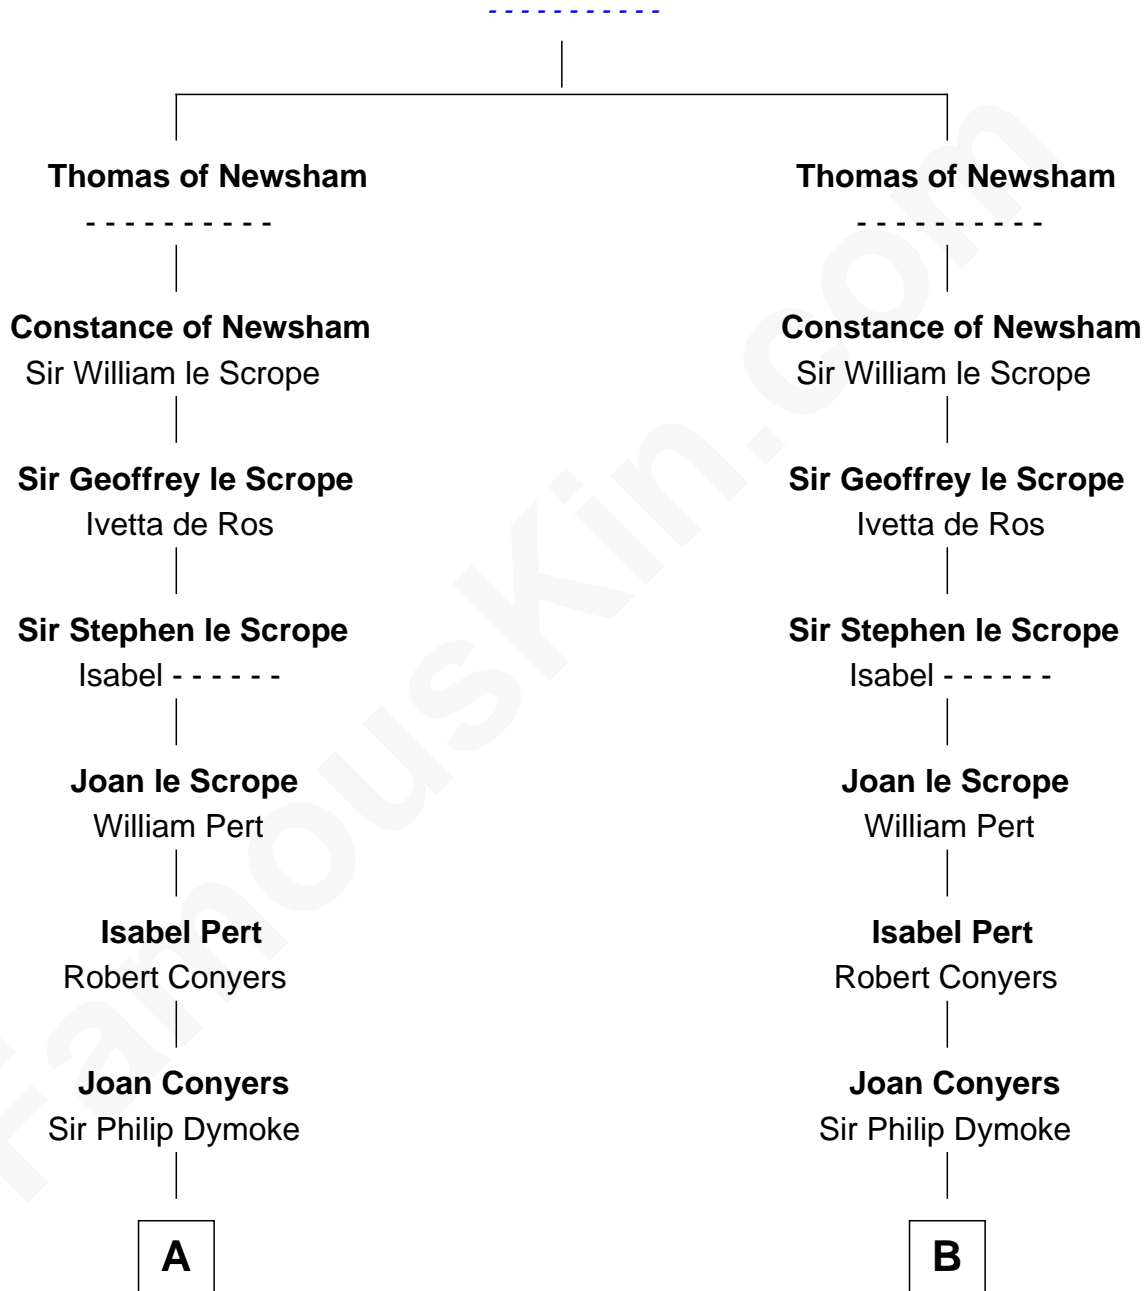

FamousKin.com
Relationship Chart of
General George S. Patton
U.S. Army - World War II

17th cousin 4 times removed of

Meriwether Lewis
Lewis and Clark Expedition

Gillo de Newsham

FamousKin.com