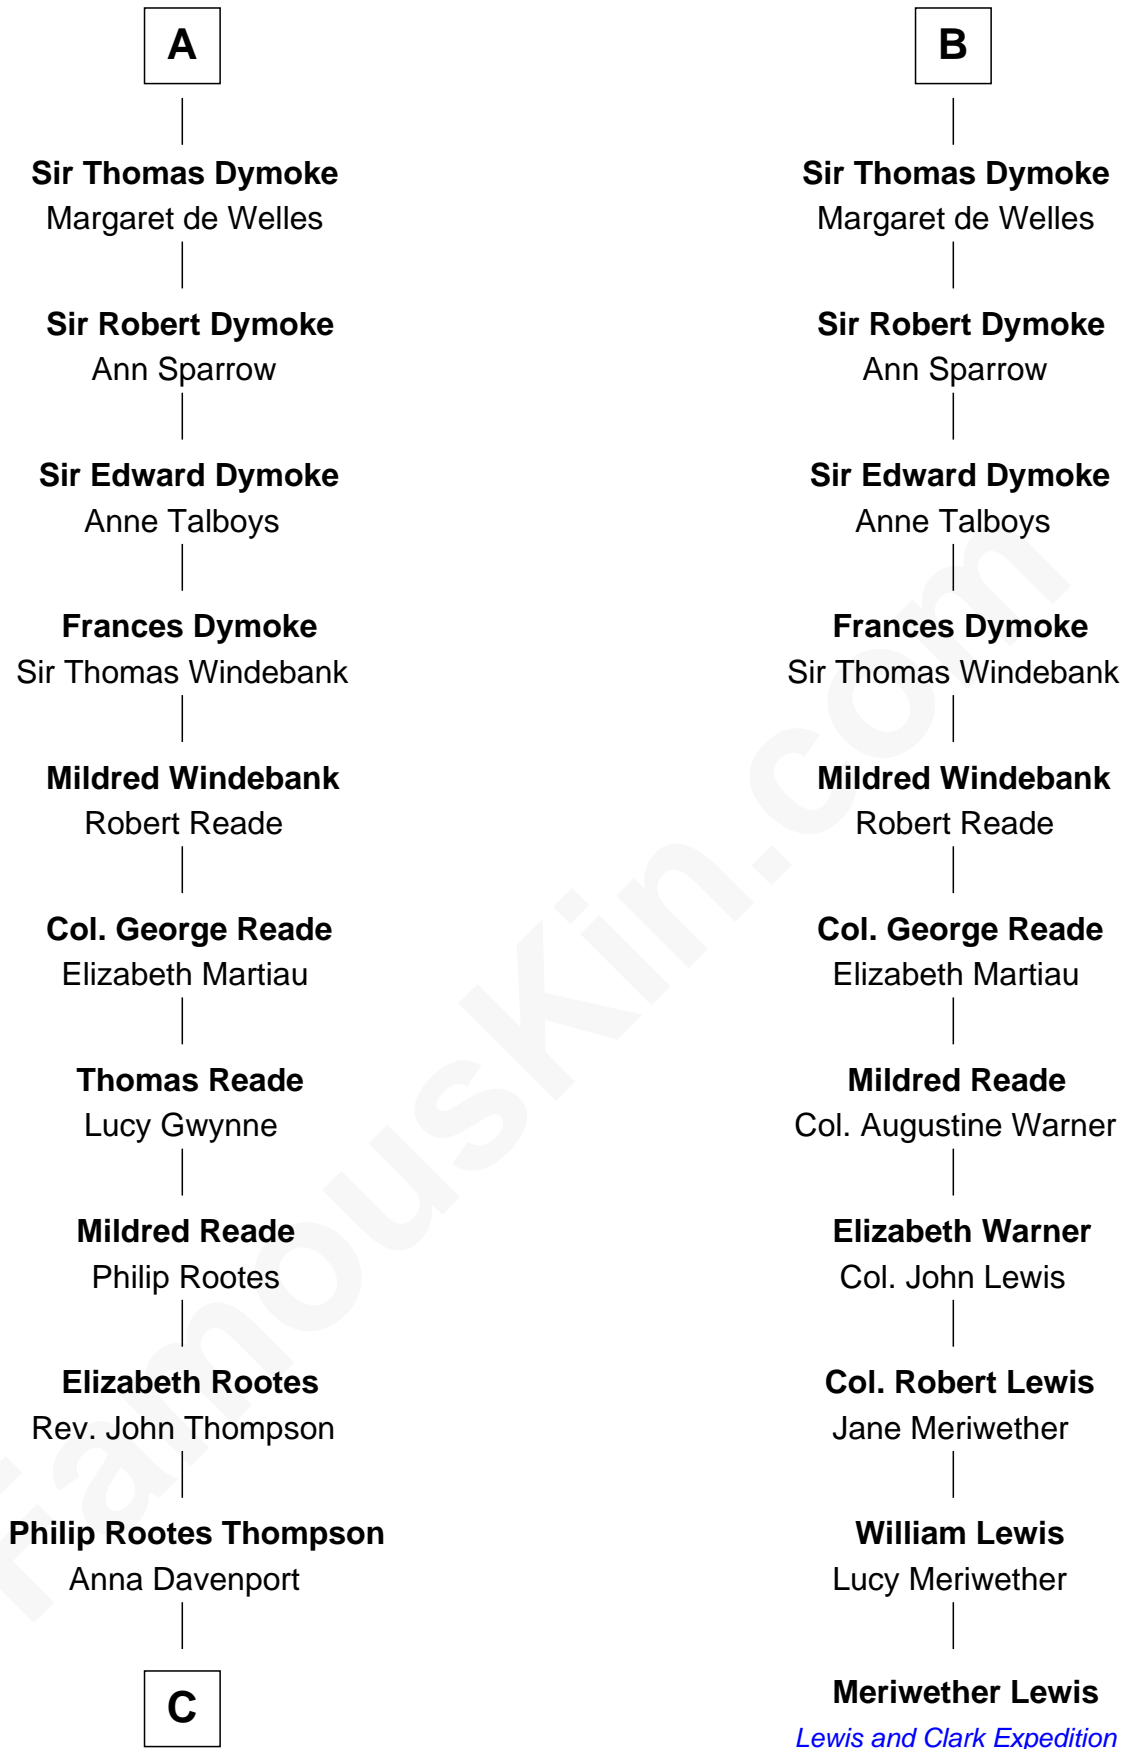

FamousKin.com
Relationship Chart of
General George S. Patton
U.S. Army - World War II

17th cousin 4 times removed of

Meriwether Lewis
Lewis and Clark Expedition

FamousKin.com