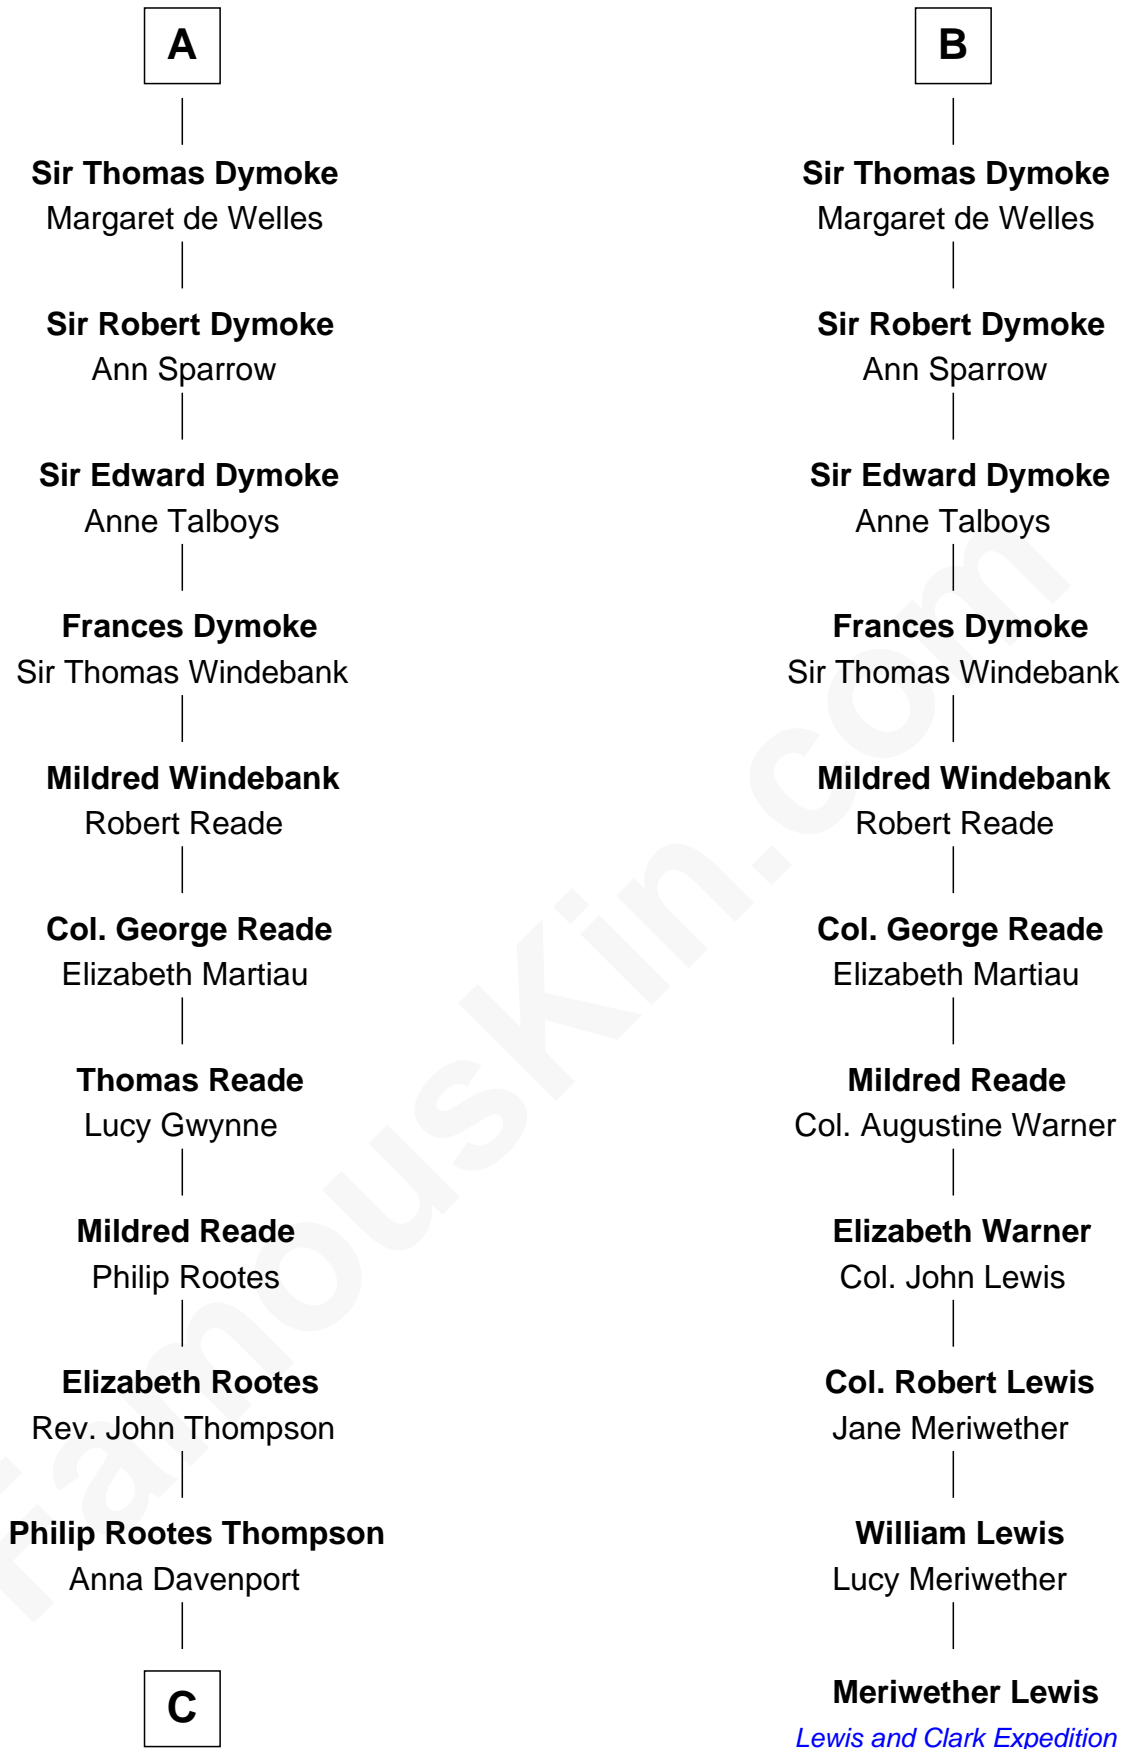

FamousKin.com
Relationship Chart of
General George S. Patton
U.S. Army - World War II

17th cousin 4 times removed of
Meriwether Lewis
Lewis and Clark Expedition

Reginald FitzPiers

FamousKin.com