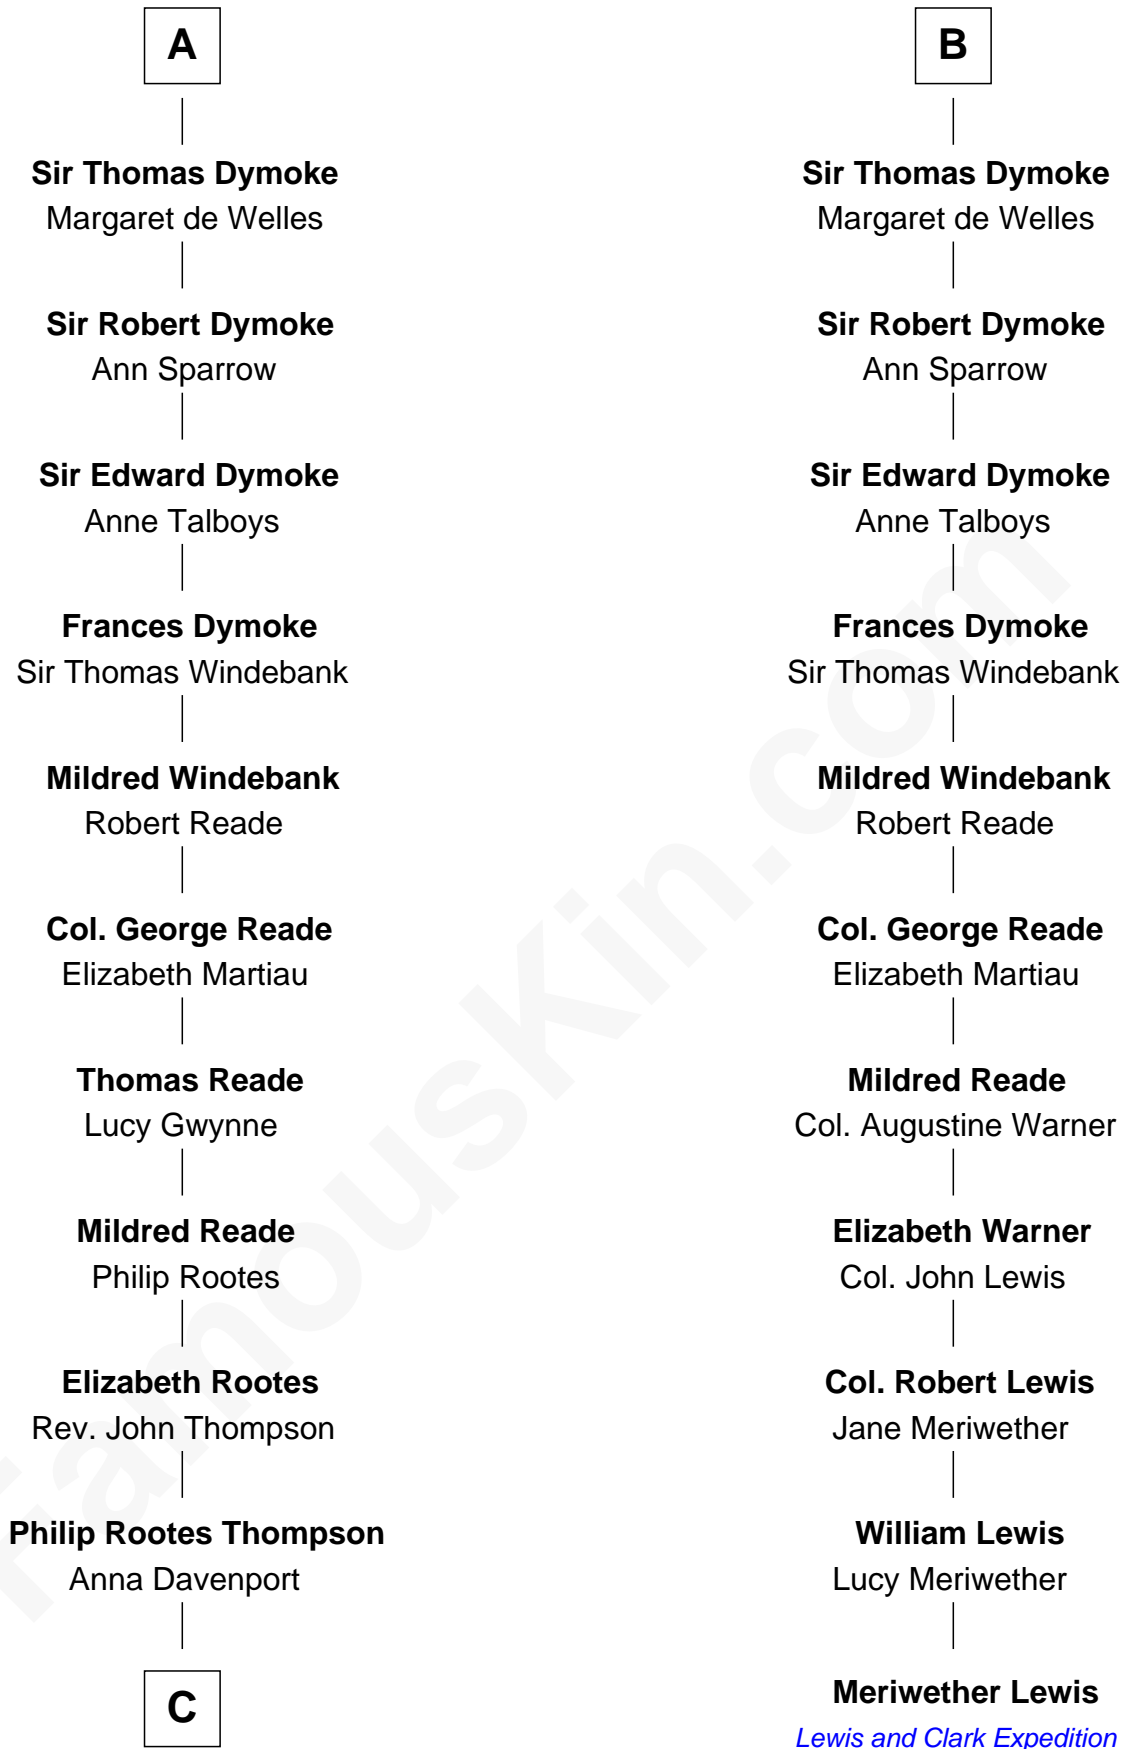

**FamousKin.com**  
**Relationship Chart of**  
**General George S. Patton**  
*U.S. Army - World War II*

17th cousin 4 times removed of

**Meriwether Lewis**  
*Lewis and Clark Expedition*

FamousKin.com