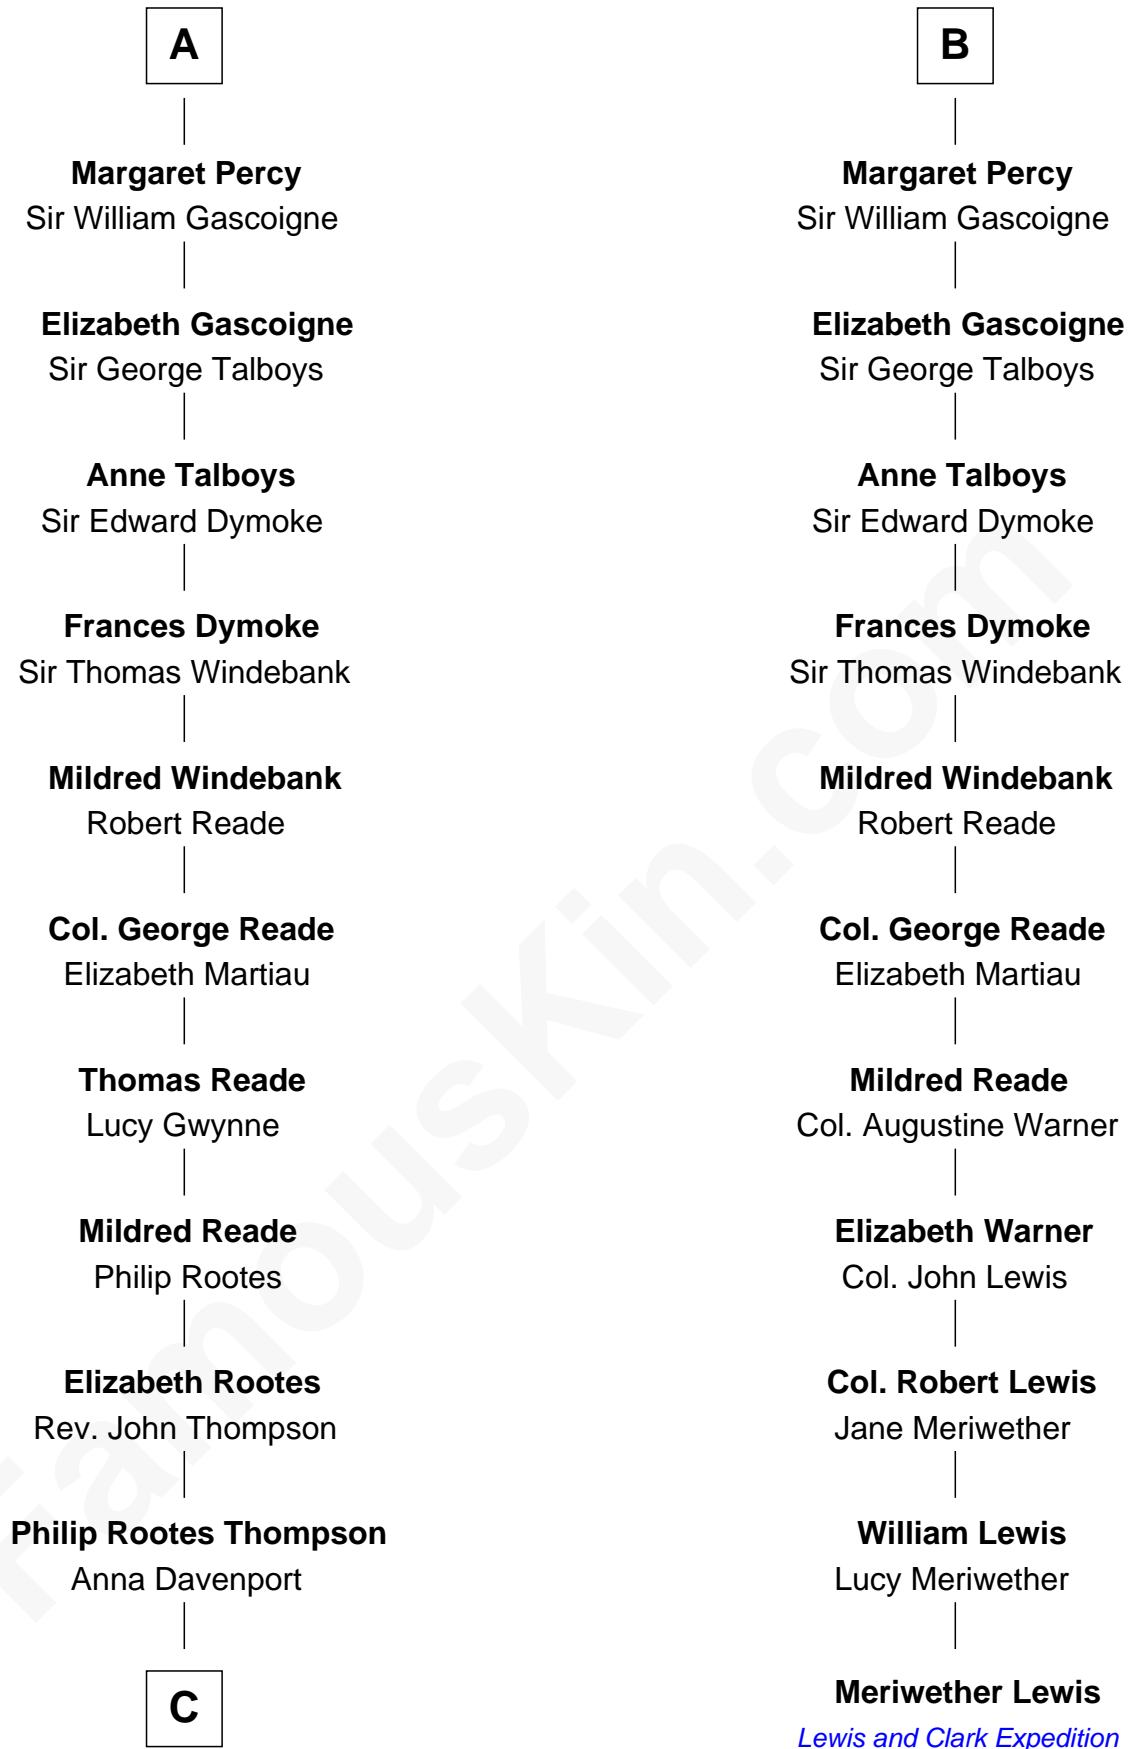

**FamousKin.com**  
**Relationship Chart of**  
**General George S. Patton**  
*U.S. Army - World War II*

17th cousin 4 times removed of

**Meriwether Lewis**  
*Lewis and Clark Expedition*

FamousKin.com