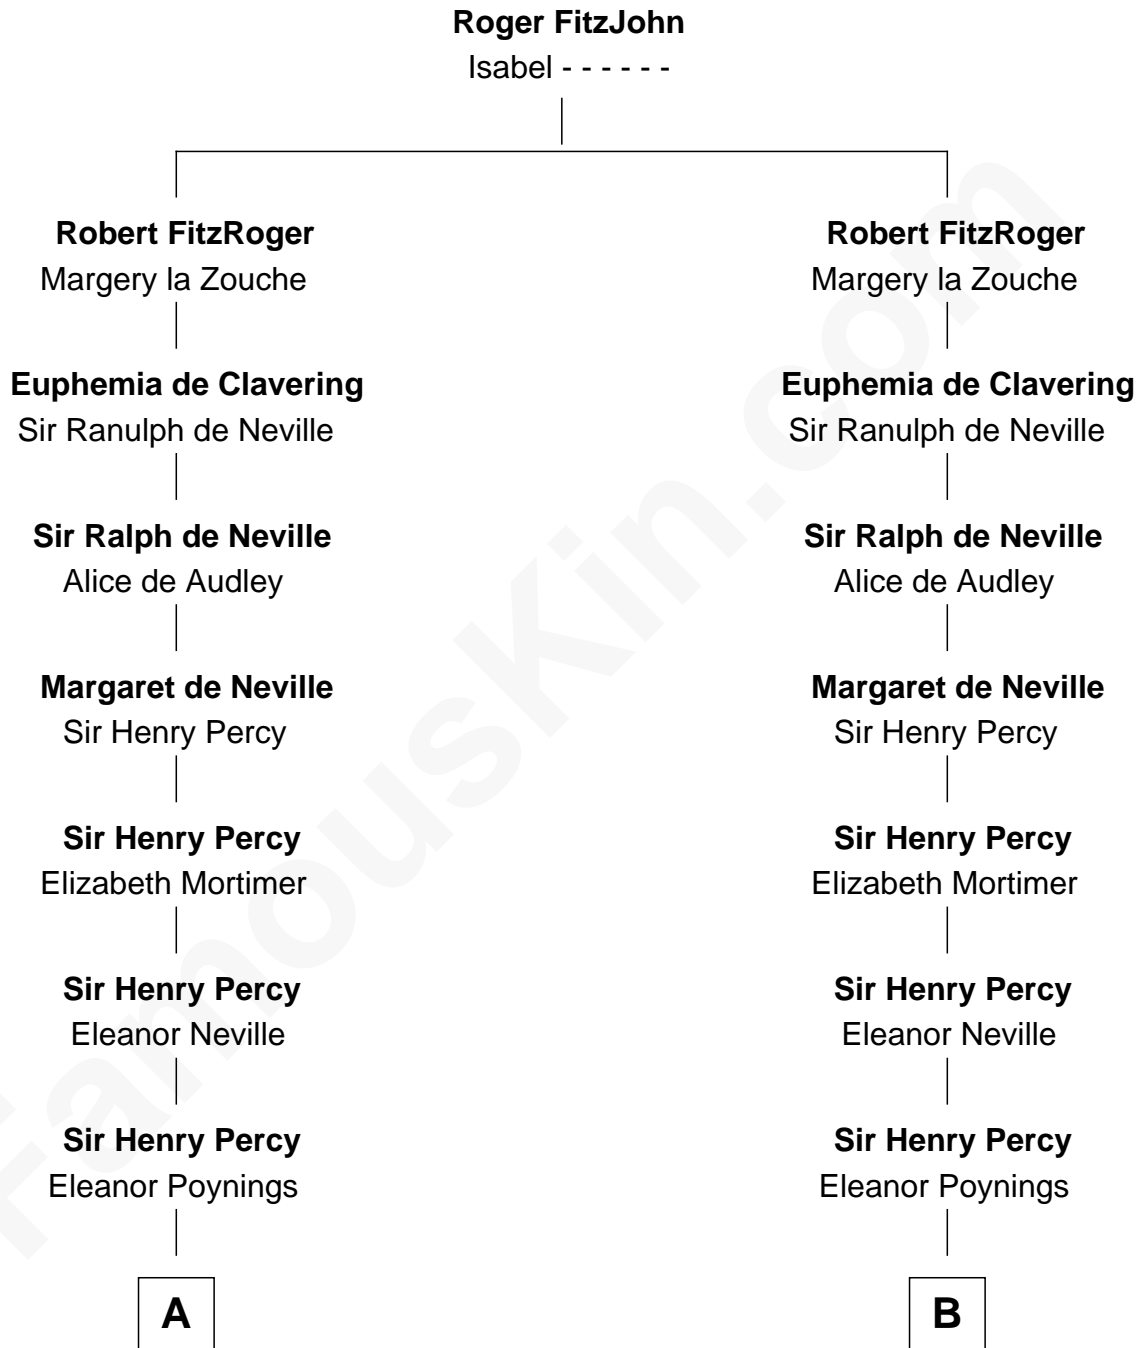

**FamousKin.com**  
**Relationship Chart of**  
**General George S. Patton**  
*U.S. Army - World War II*

17th cousin 4 times removed of

**Meriwether Lewis**  
*Lewis and Clark Expedition*

FamousKin.com