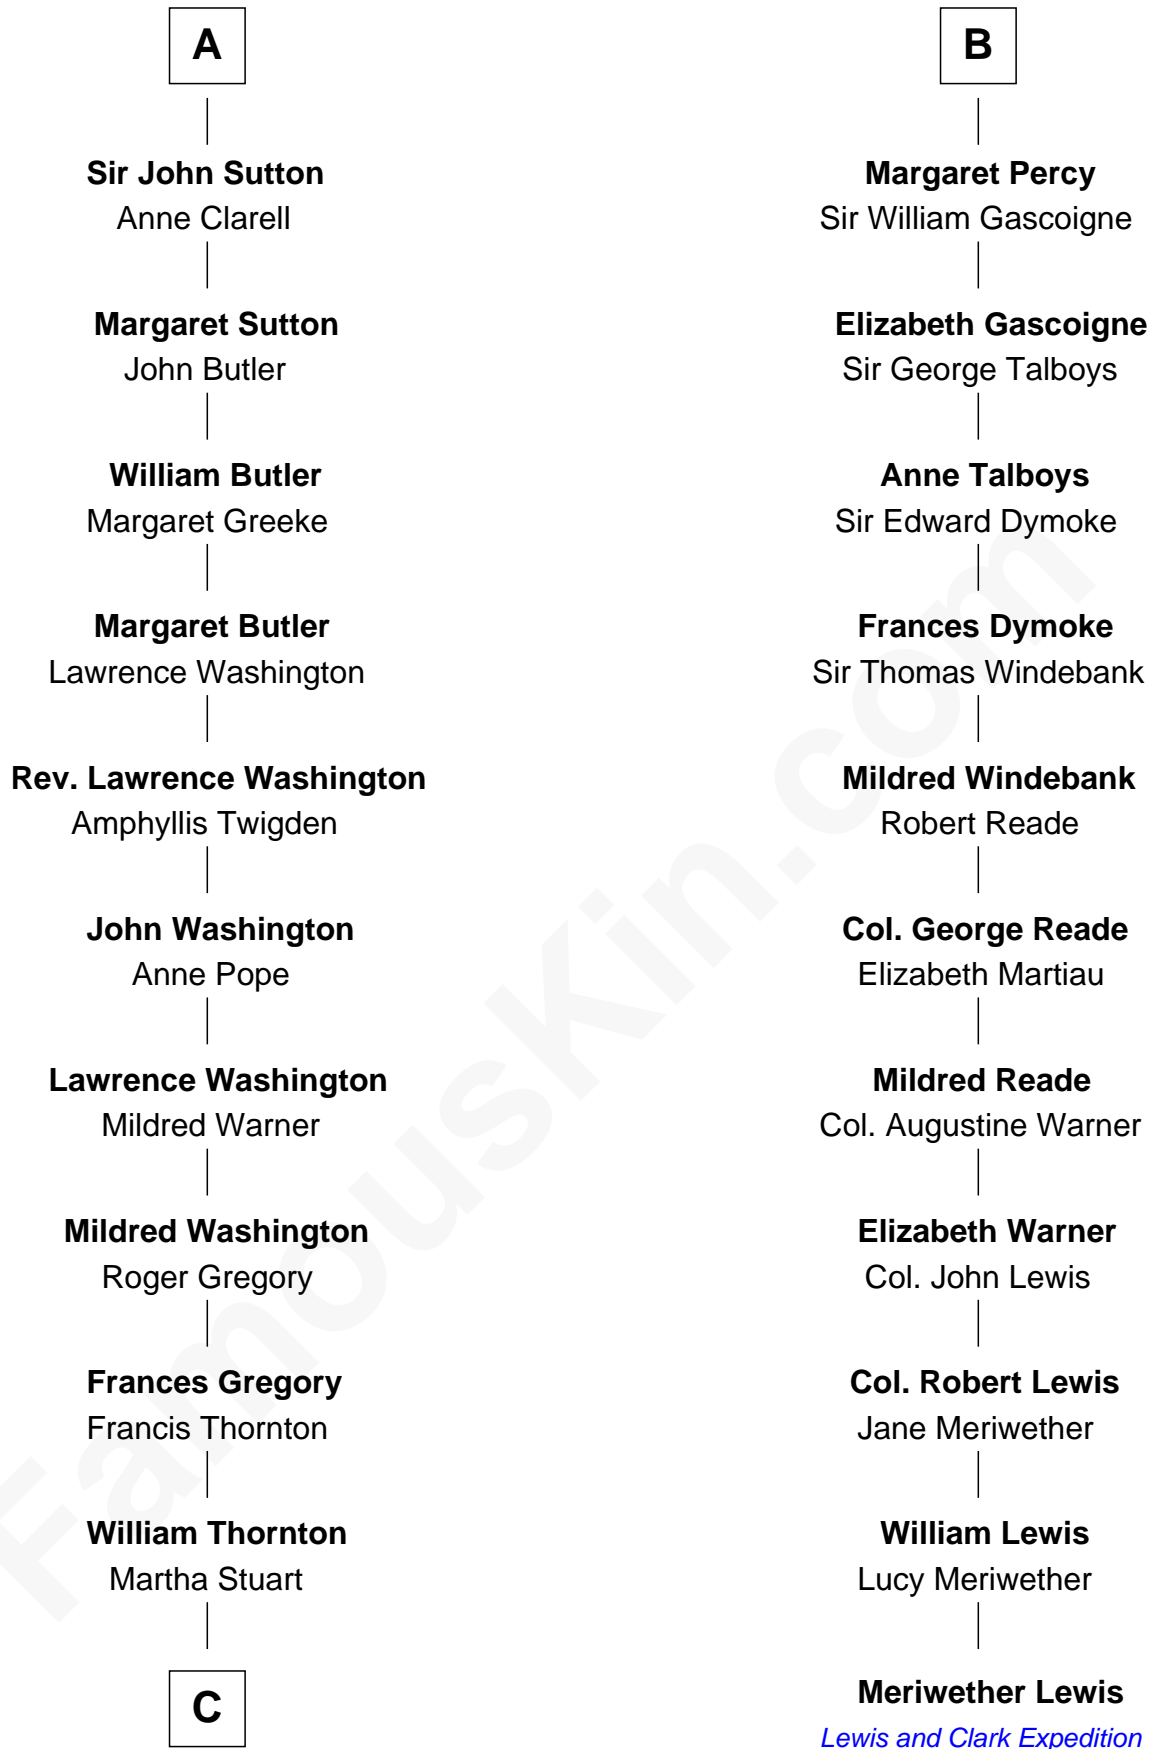

FamousKin.com
Relationship Chart of
General George S. Patton
U.S. Army - World War II

17th cousin 4 times removed of

Meriwether Lewis
Lewis and Clark Expedition

Sir William de Ferrers
 Agnes of Chester

C

William Thorton
Eleanor Thompson

Susanna Thompson Thorton
Andrew Glassell

Susan Thornton Glassell
George Smith Patton

George Smith Patton
Ruth Wilson

General George S. Patton
U.S. Army - World War II

FamousKin.com