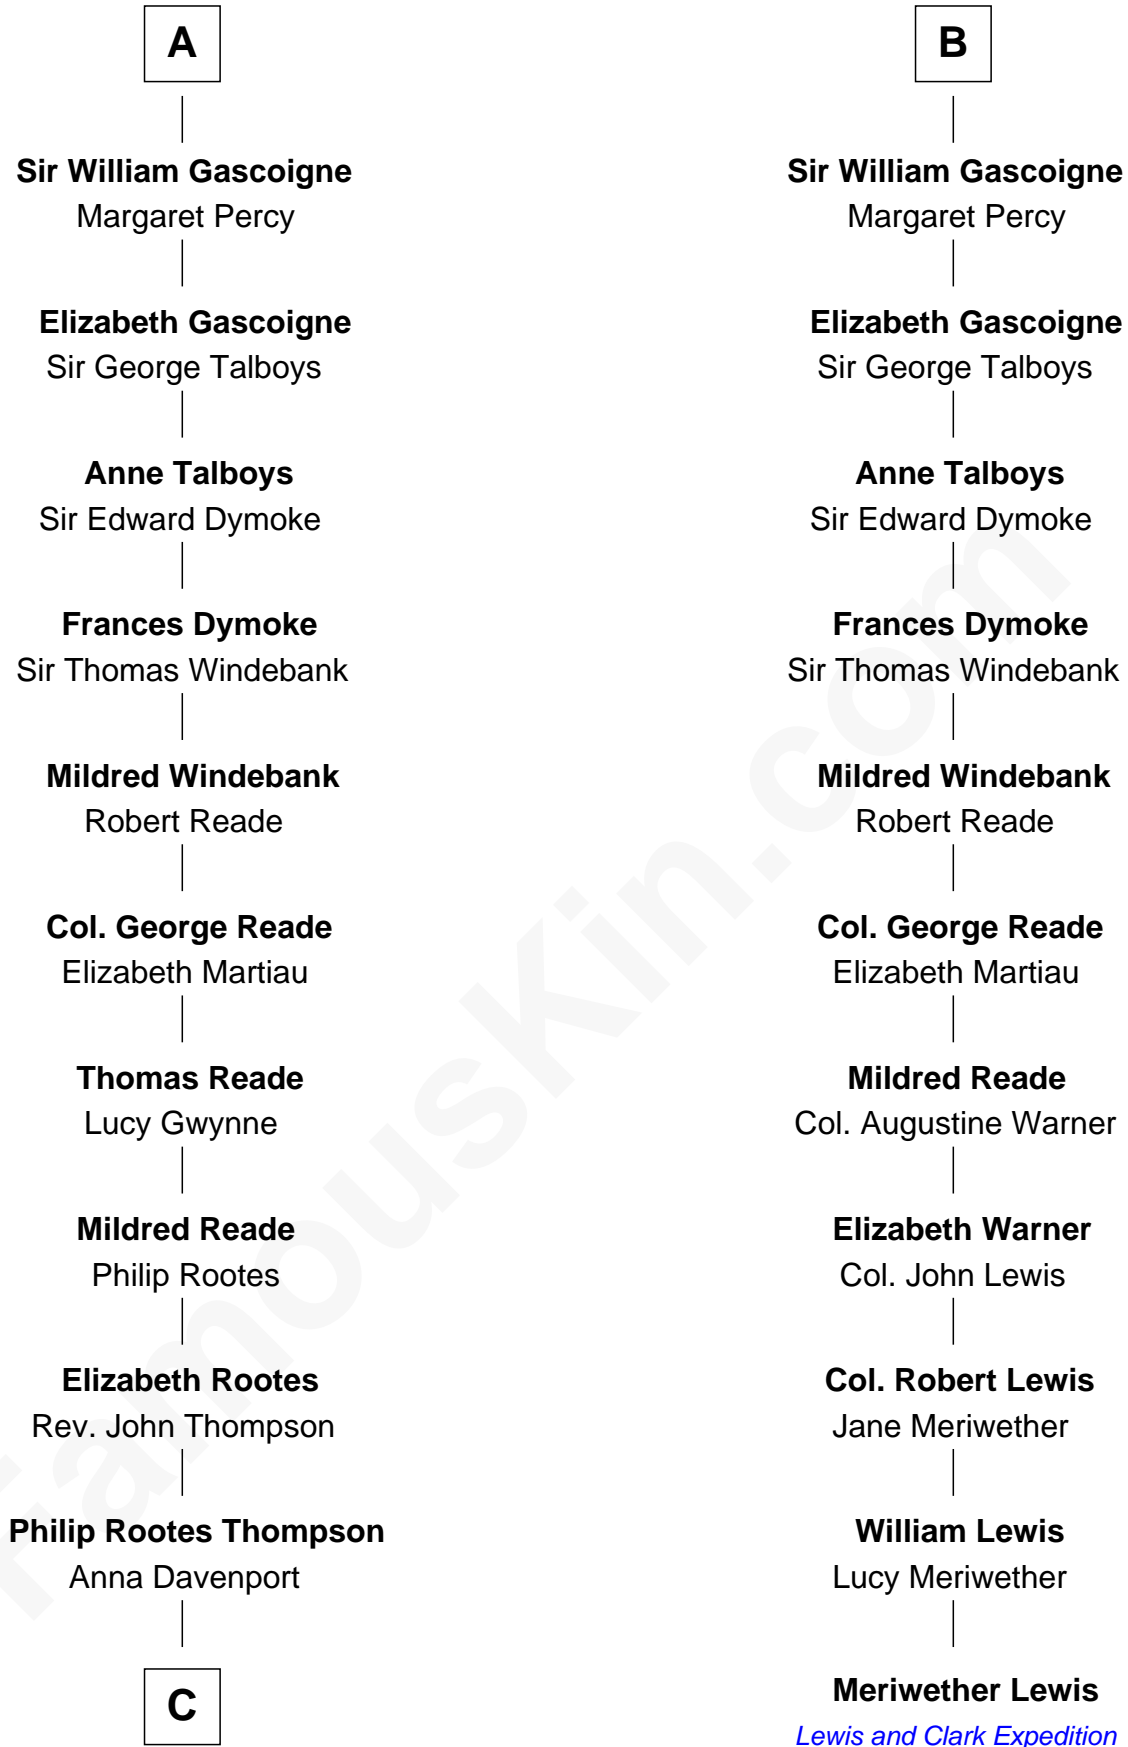

FamousKin.com
Relationship Chart of
General George S. Patton
U.S. Army - World War II

17th cousin 4 times removed of

Meriwether Lewis
Lewis and Clark Expedition

FamousKin.com