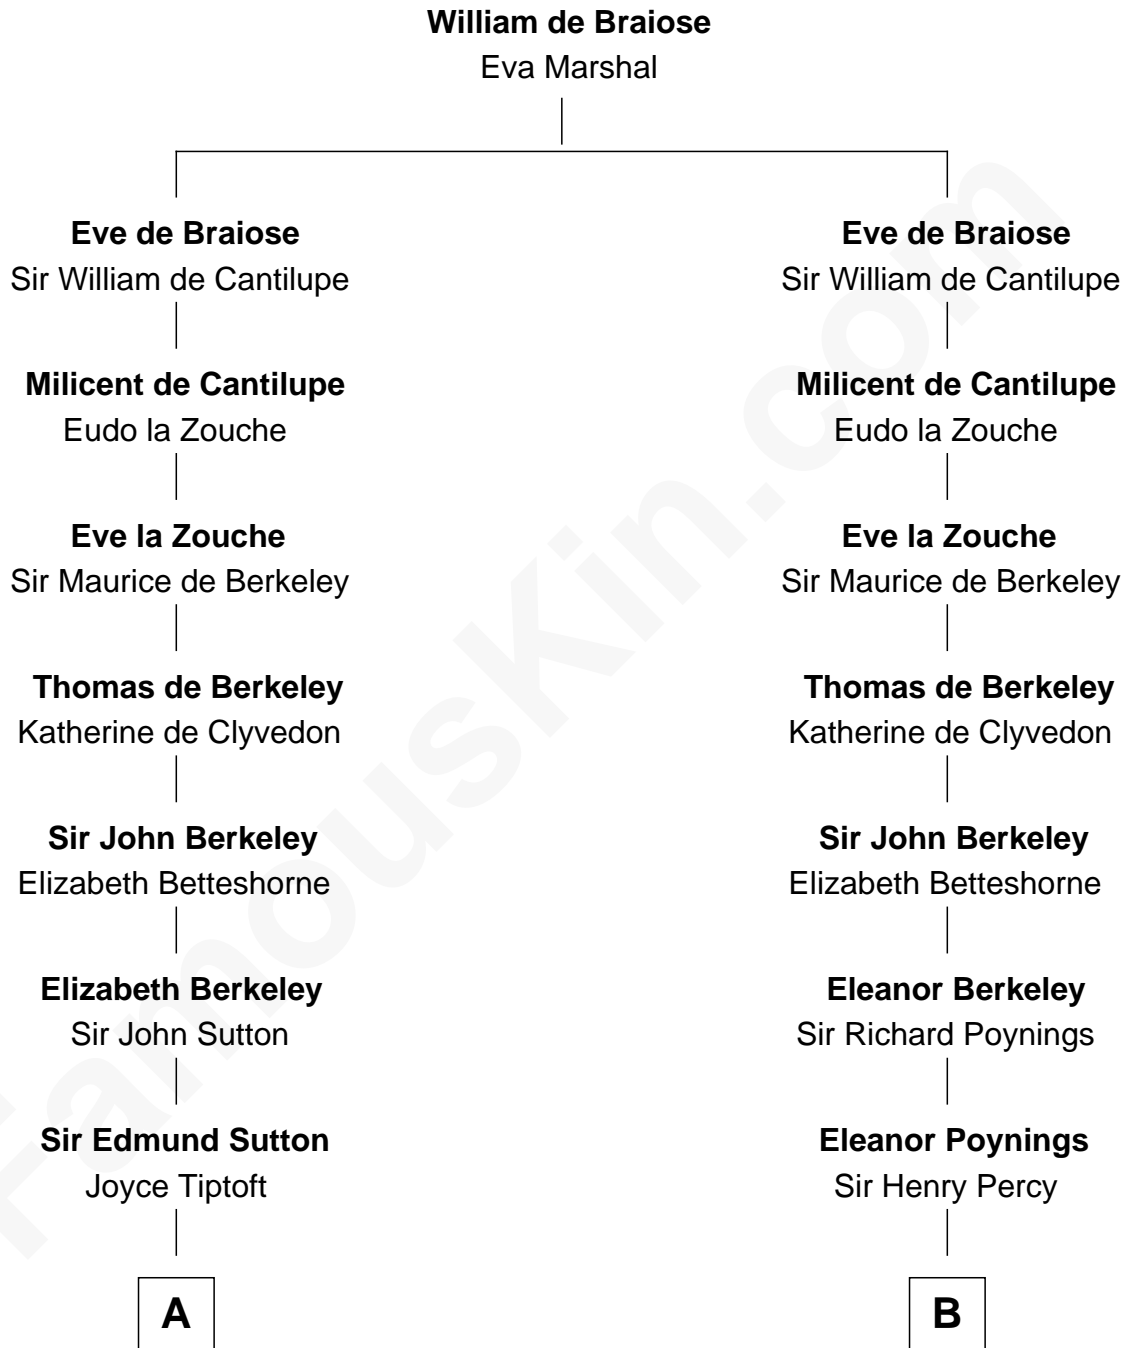

FamousKin.com
Relationship Chart of
General George S. Patton
U.S. Army - World War II

17th cousin 4 times removed of

Meriwether Lewis
Lewis and Clark Expedition

FamousKin.com