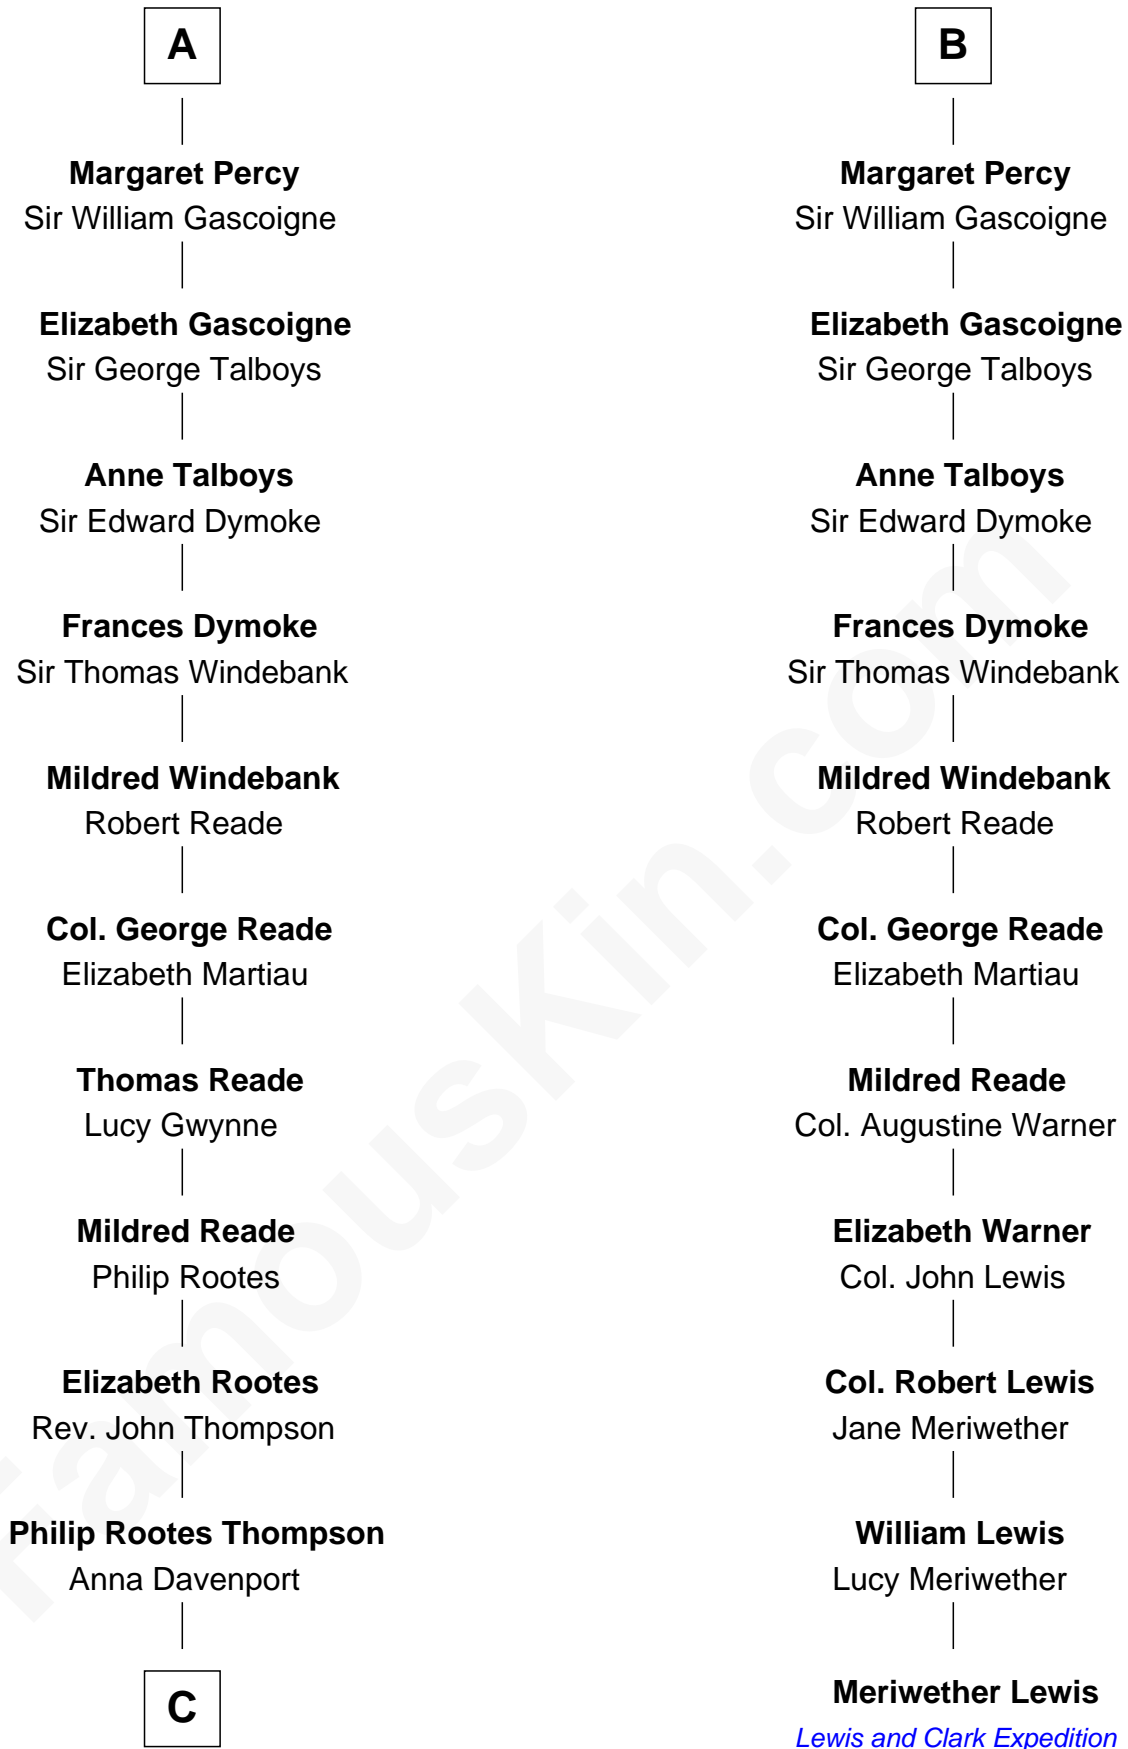

FamousKin.com
Relationship Chart of
General George S. Patton
U.S. Army - World War II

17th cousin 4 times removed of

Meriwether Lewis
Lewis and Clark Expedition

Sir Ralph FitzRanulph
 Anastasia de Percy

FamousKin.com