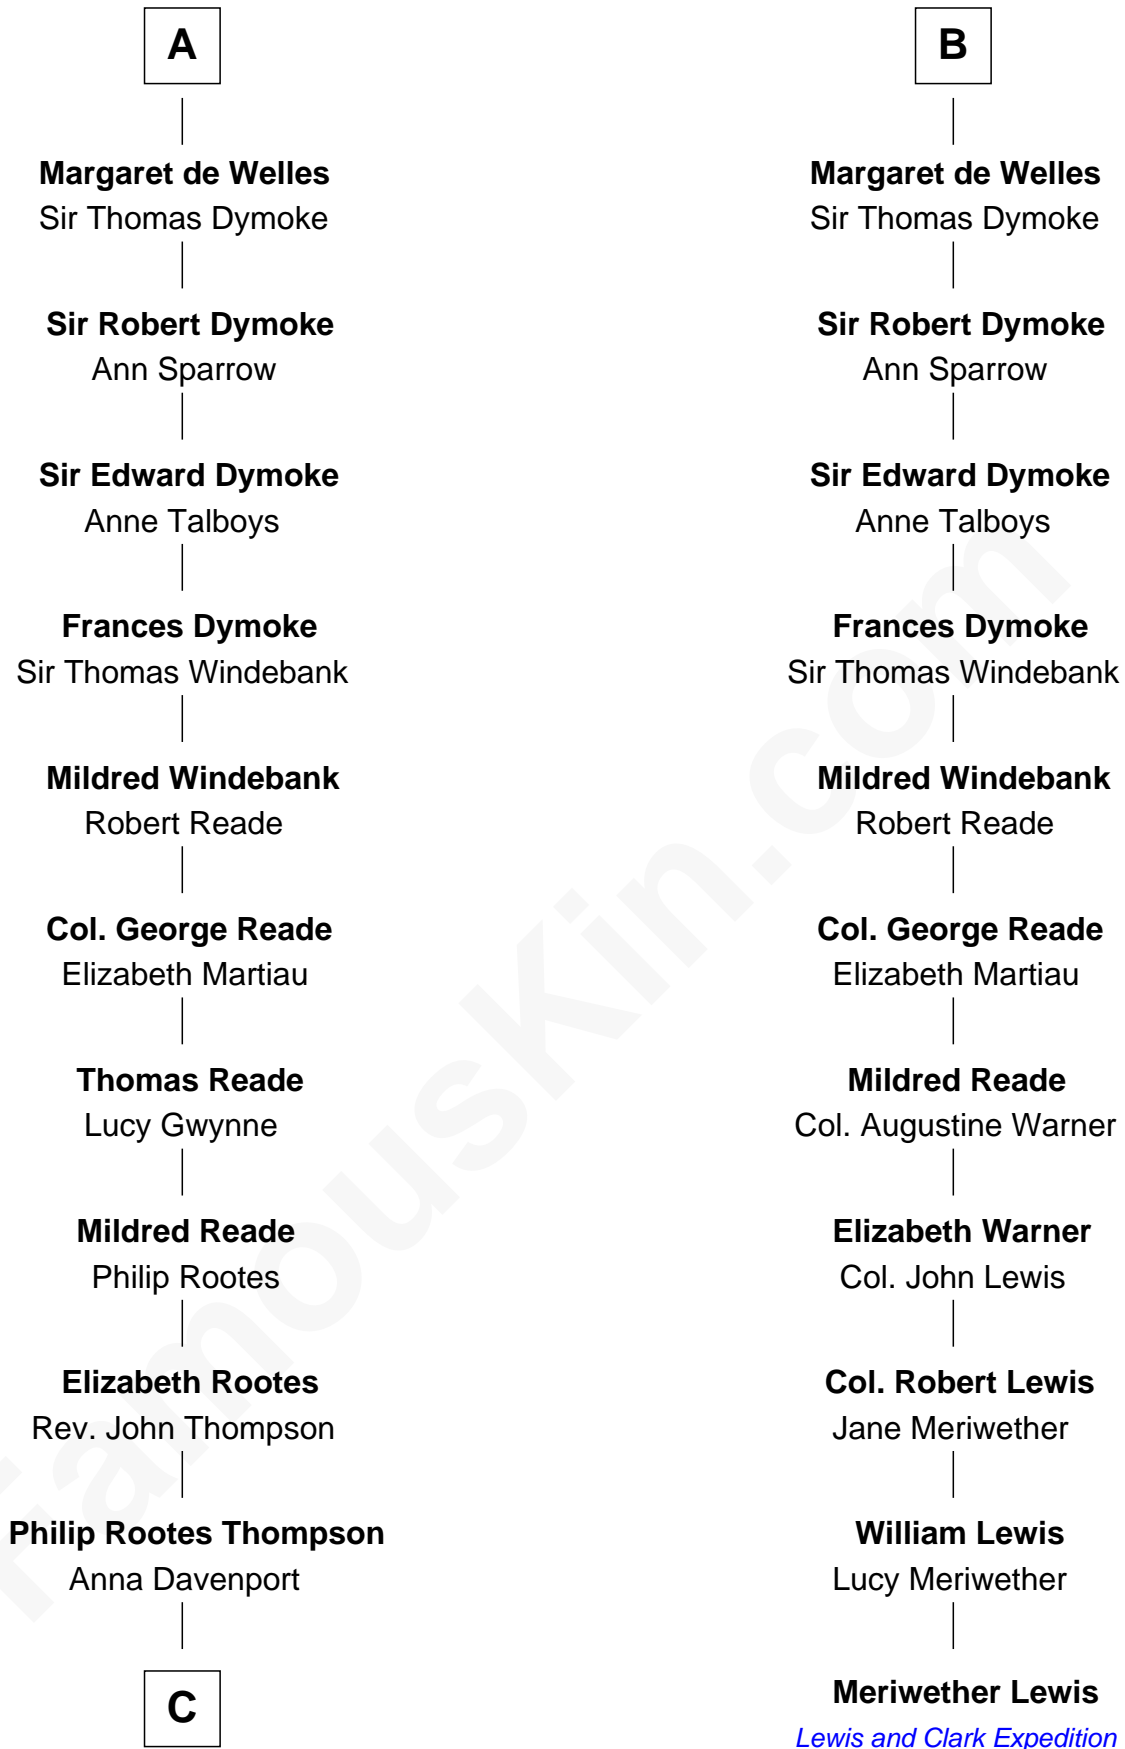

**FamousKin.com**  
**Relationship Chart of**  
**General George S. Patton**  
*U.S. Army - World War II*

17th cousin 4 times removed of

**Meriwether Lewis**  
*Lewis and Clark Expedition*

FamousKin.com