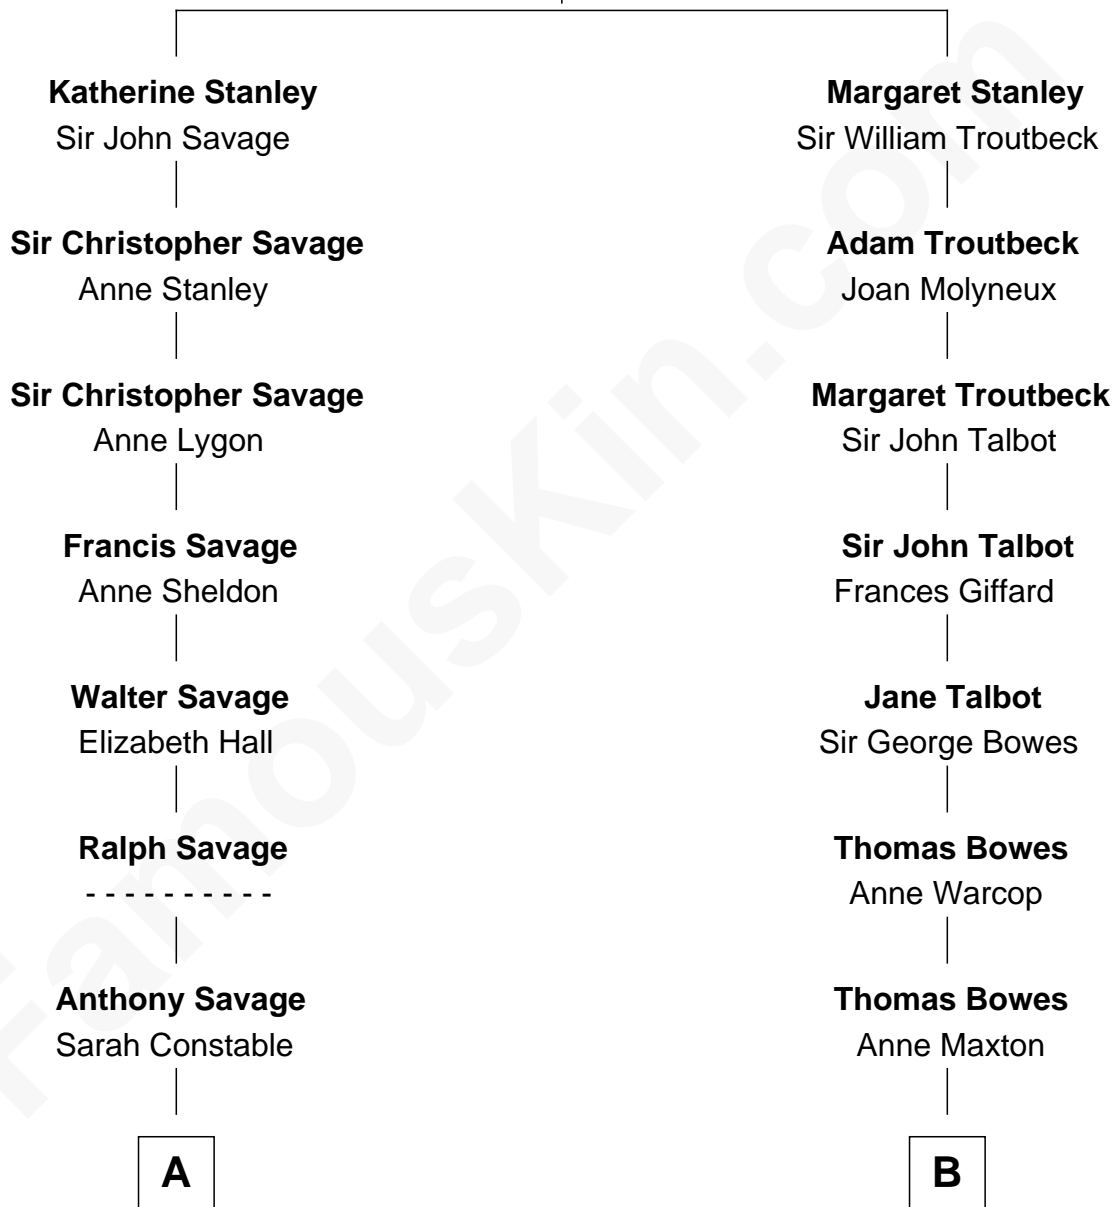

FamousKin.com
Relationship Chart of
General George S. Patton
U.S. Army - World War II

15th cousin 3 times removed of

Sarah Ferguson
Duchess of York

Sir Thomas Stanley
 Joan Goushill

C

Ronald Ivor Ferguson

Susan Mary Wright

Sarah Ferguson

Duchess of York

FamousKin.com