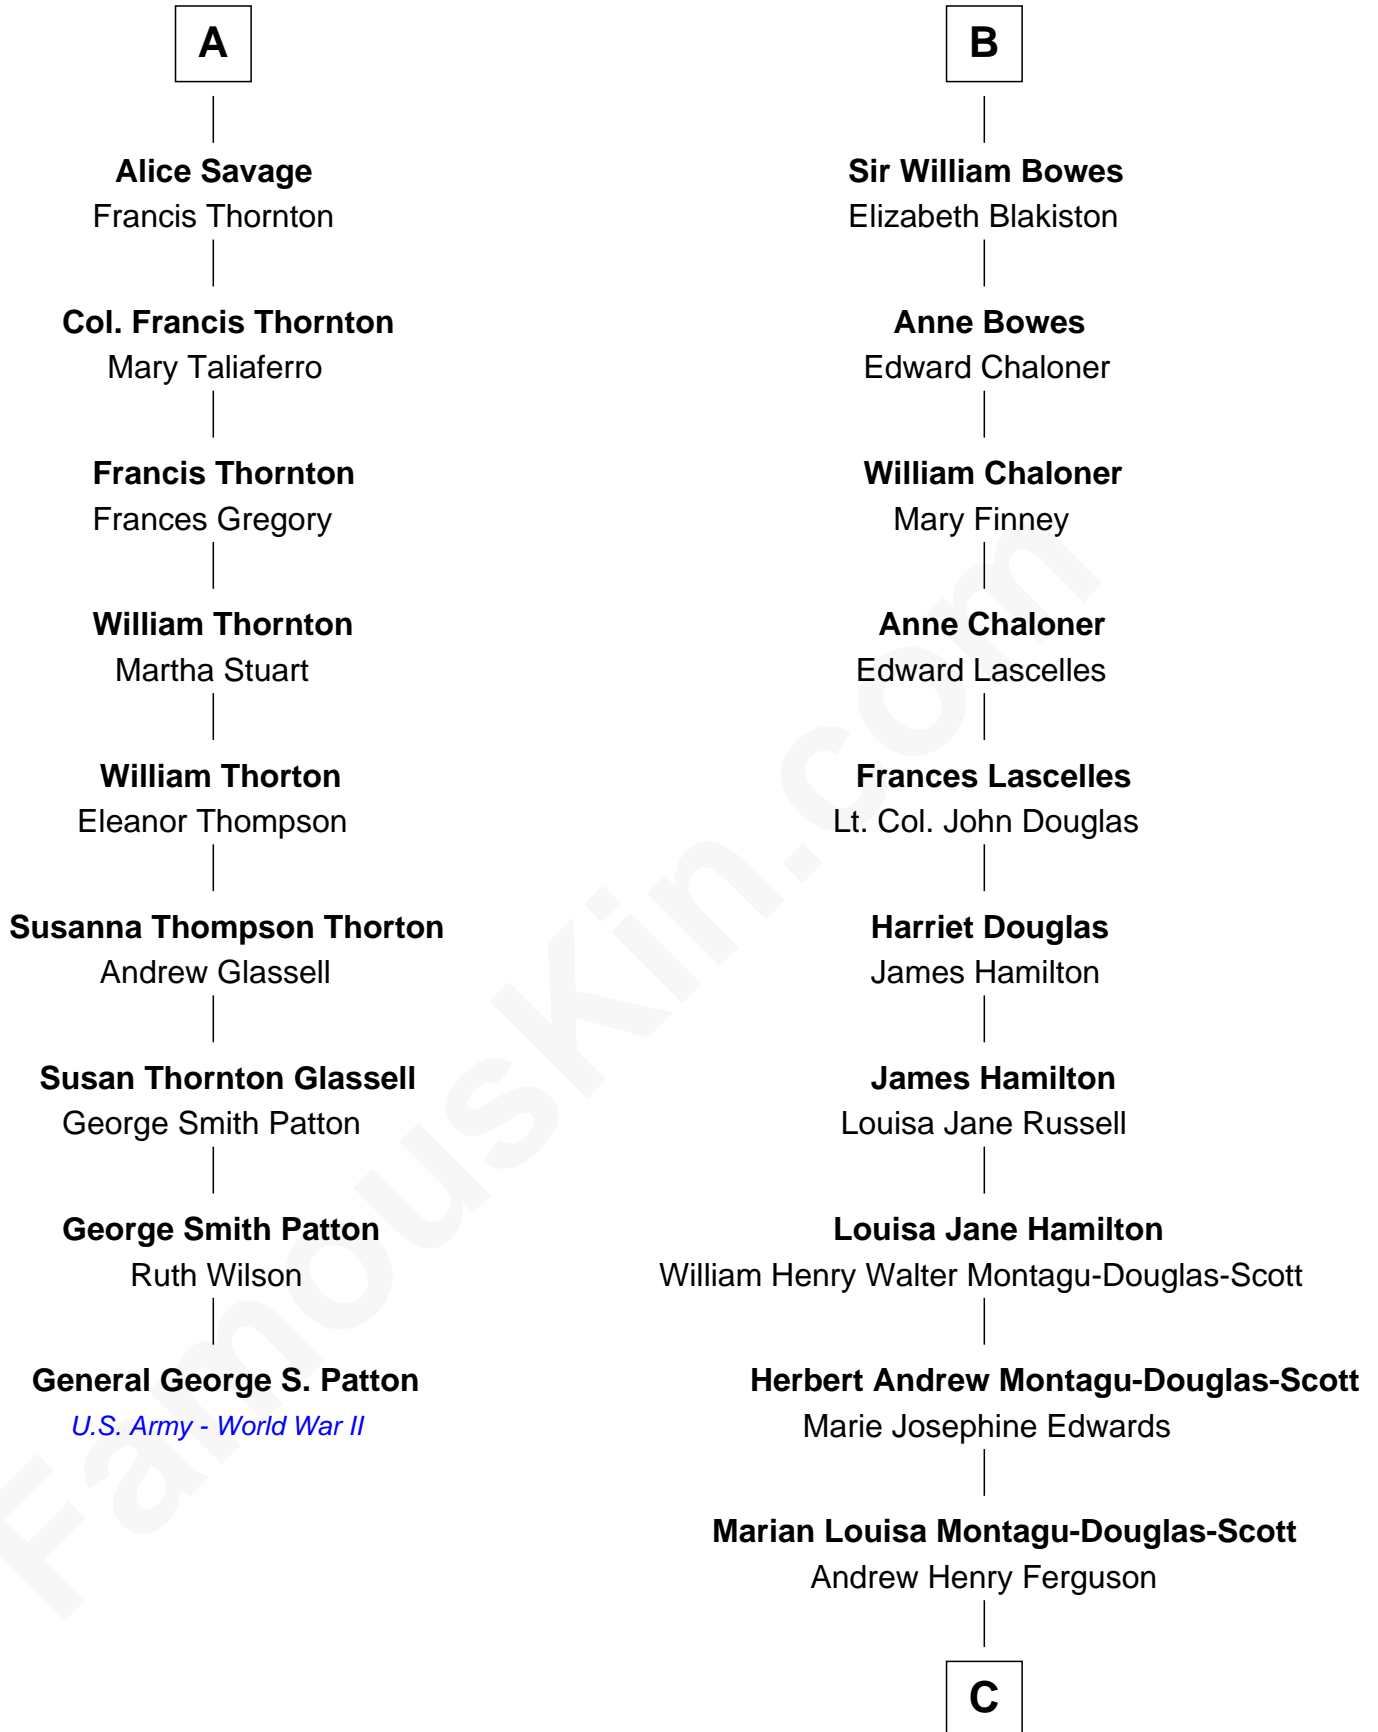

FamousKin.com
Relationship Chart of
General George S. Patton
U.S. Army - World War II

15th cousin 3 times removed of

Sarah Ferguson
Duchess of York

Sir Thomas Stanley
 Joan Goushill

C

Ronald Ivor Ferguson

Susan Mary Wright