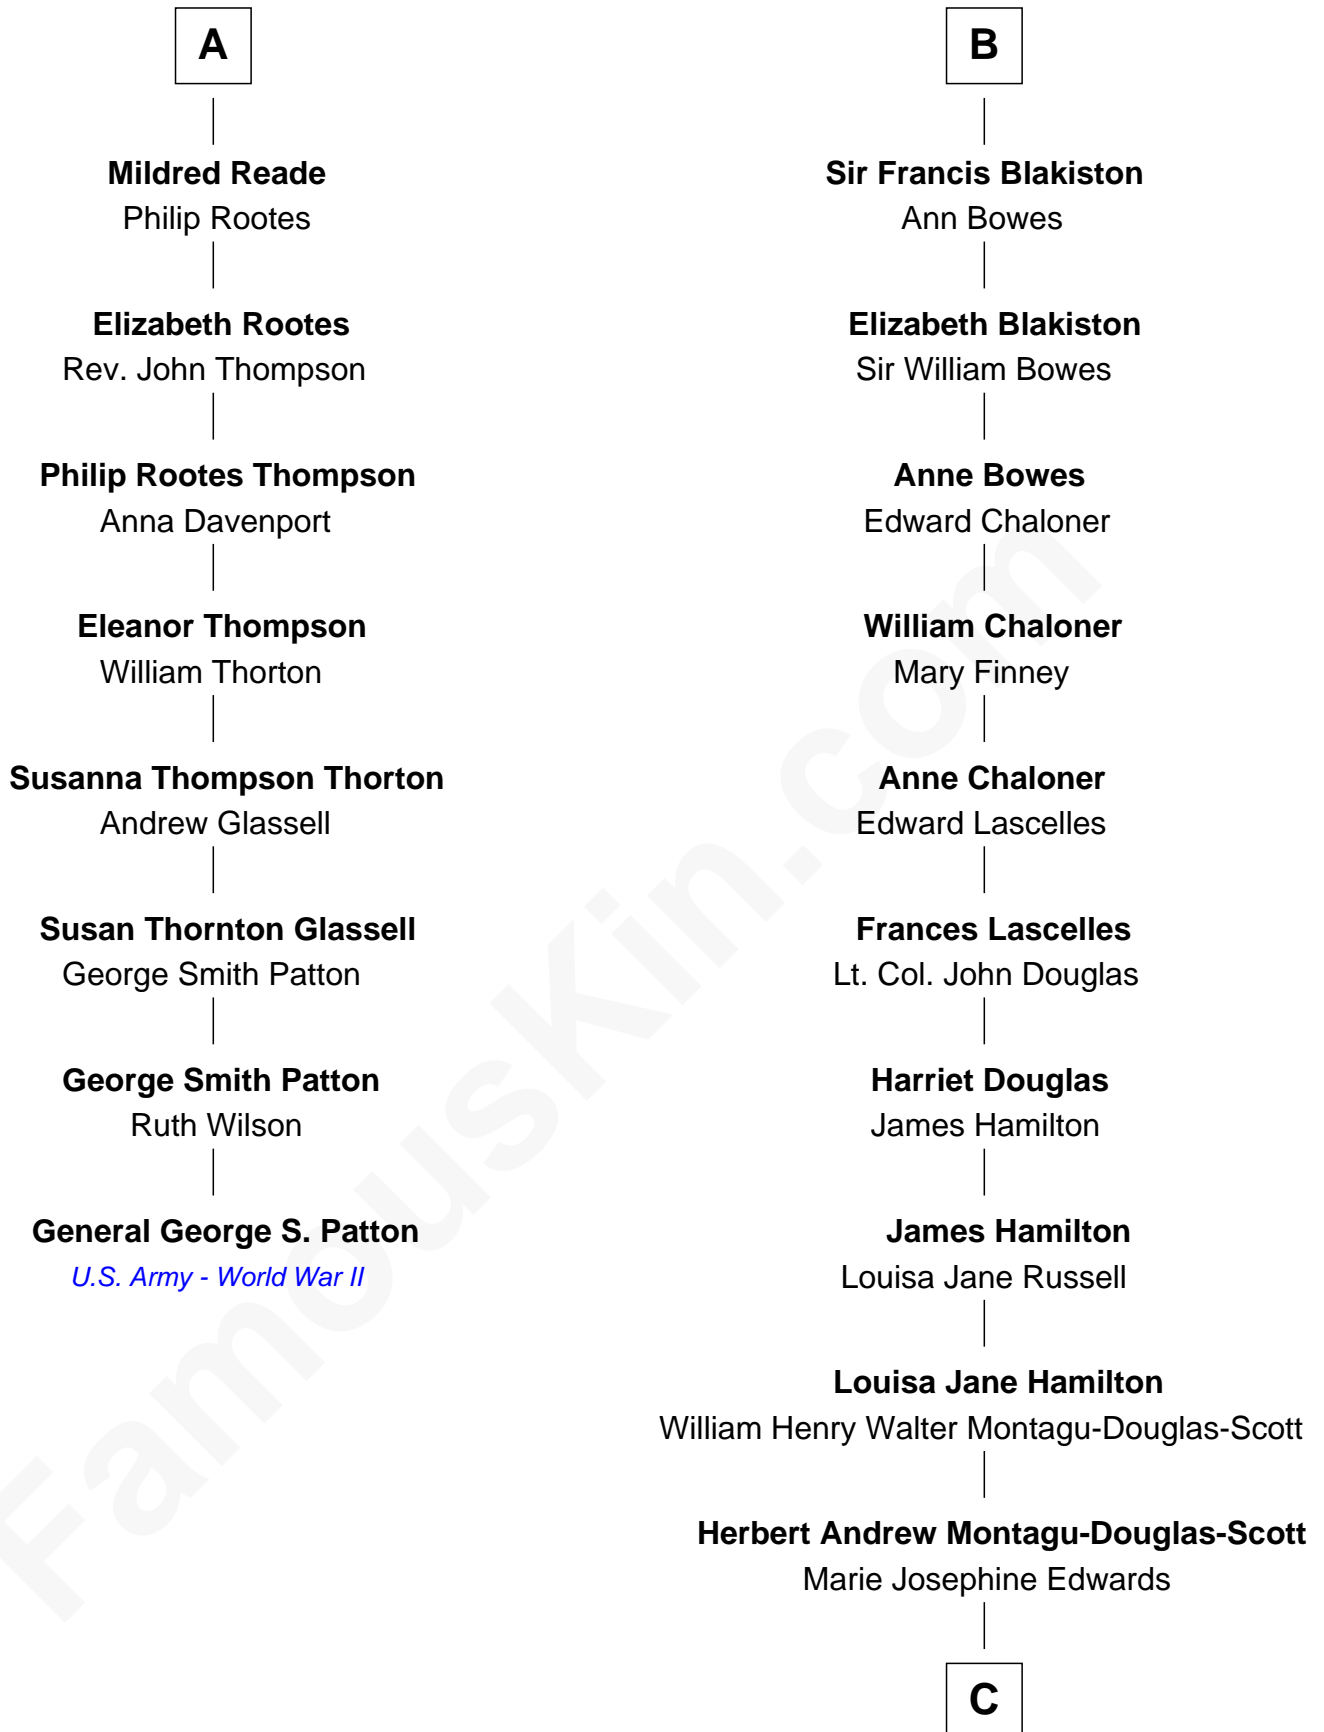

**FamousKin.com**  
**Relationship Chart of**  
**General George S. Patton**  
*U.S. Army - World War II*

14th cousin 5 times removed of

**Sarah Ferguson**  
*Duchess of York*

**Sir Lionel de Welles**  
 Joan de Waterton

C

**Marian Louisa Montagu-Douglas-Scott**

Andrew Henry Ferguson

**Ronald Ivor Ferguson**

Susan Mary Wright

**Sarah Ferguson**

*Duchess of York*

FamousKin.com