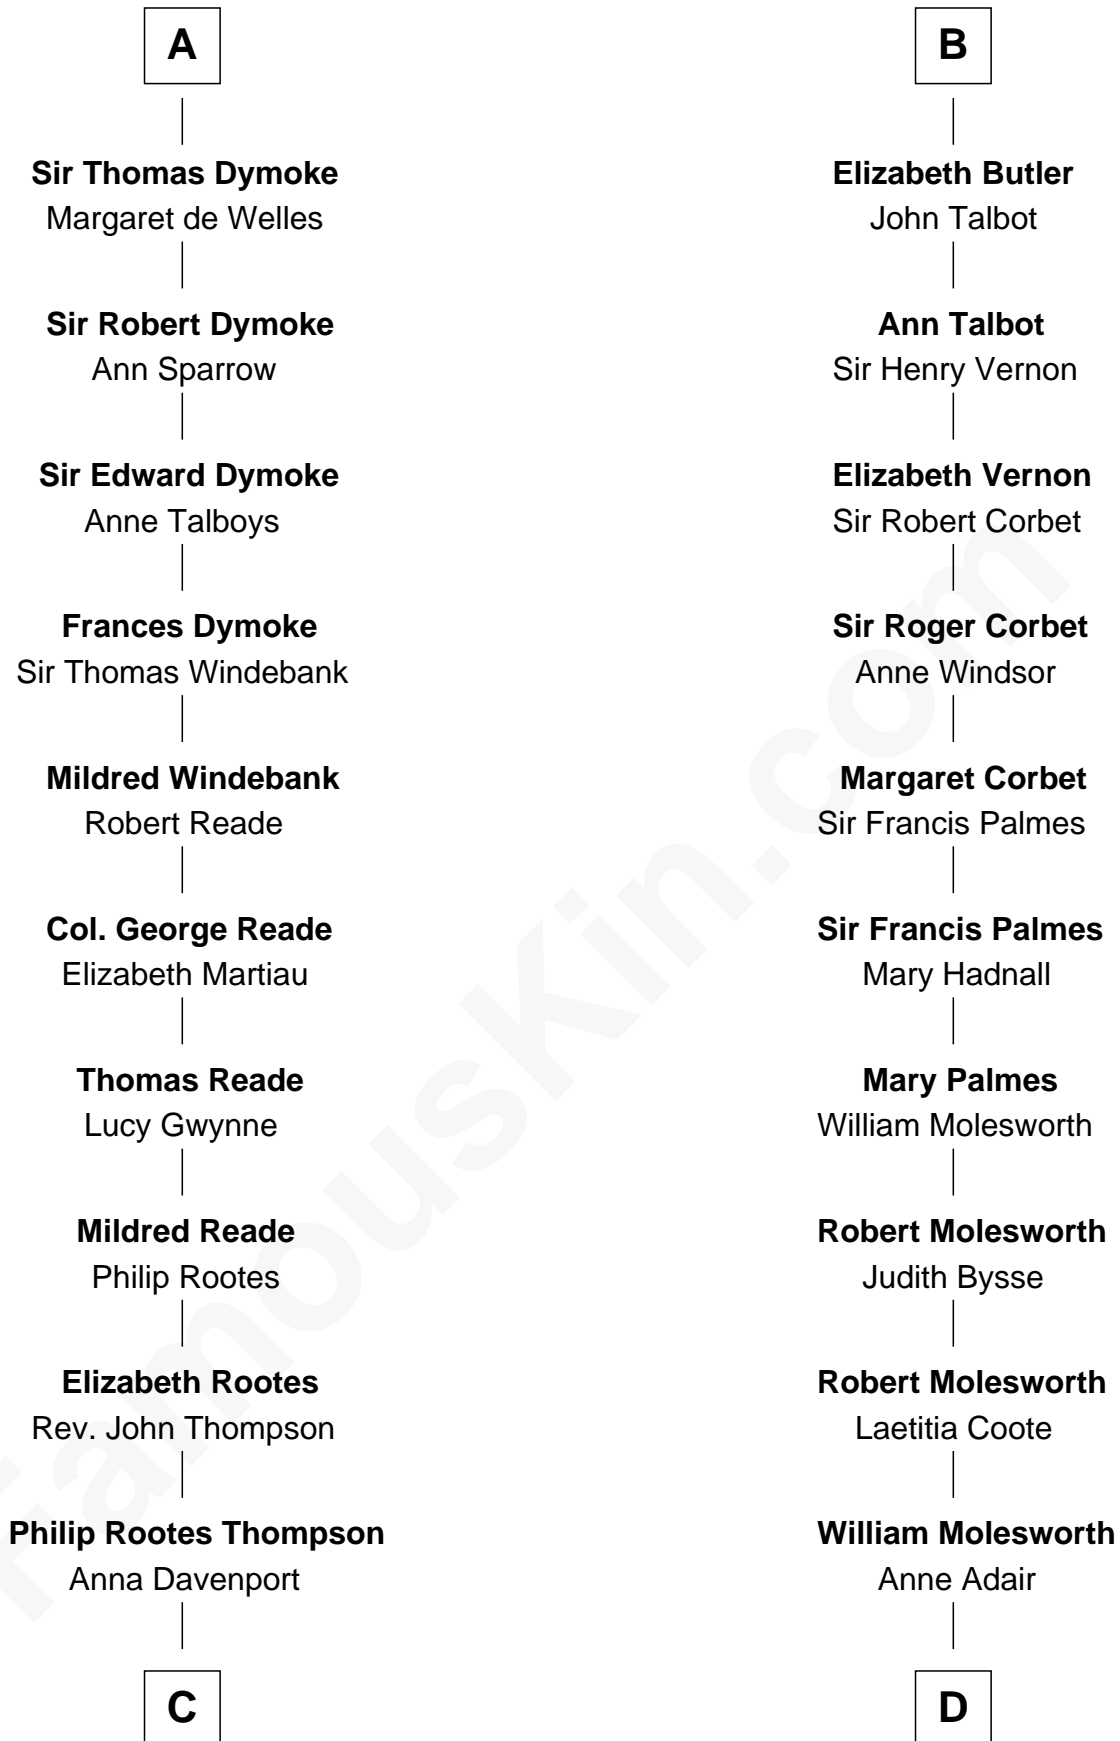

**FamousKin.com**  
**Relationship Chart of**  
**General George S. Patton**  
*U.S. Army - World War II*

21st cousin of

**Joan Fontaine**  
*Movie Actress*

**Reginald FitzPiers**

**C**

**Eleanor Thompson**

William Thorton

**Susanna Thompson Thorton**

Andrew Glassell

**Susan Thornton Glassell**

George Smith Patton

**George Smith Patton**

Ruth Wilson

**General George S. Patton**