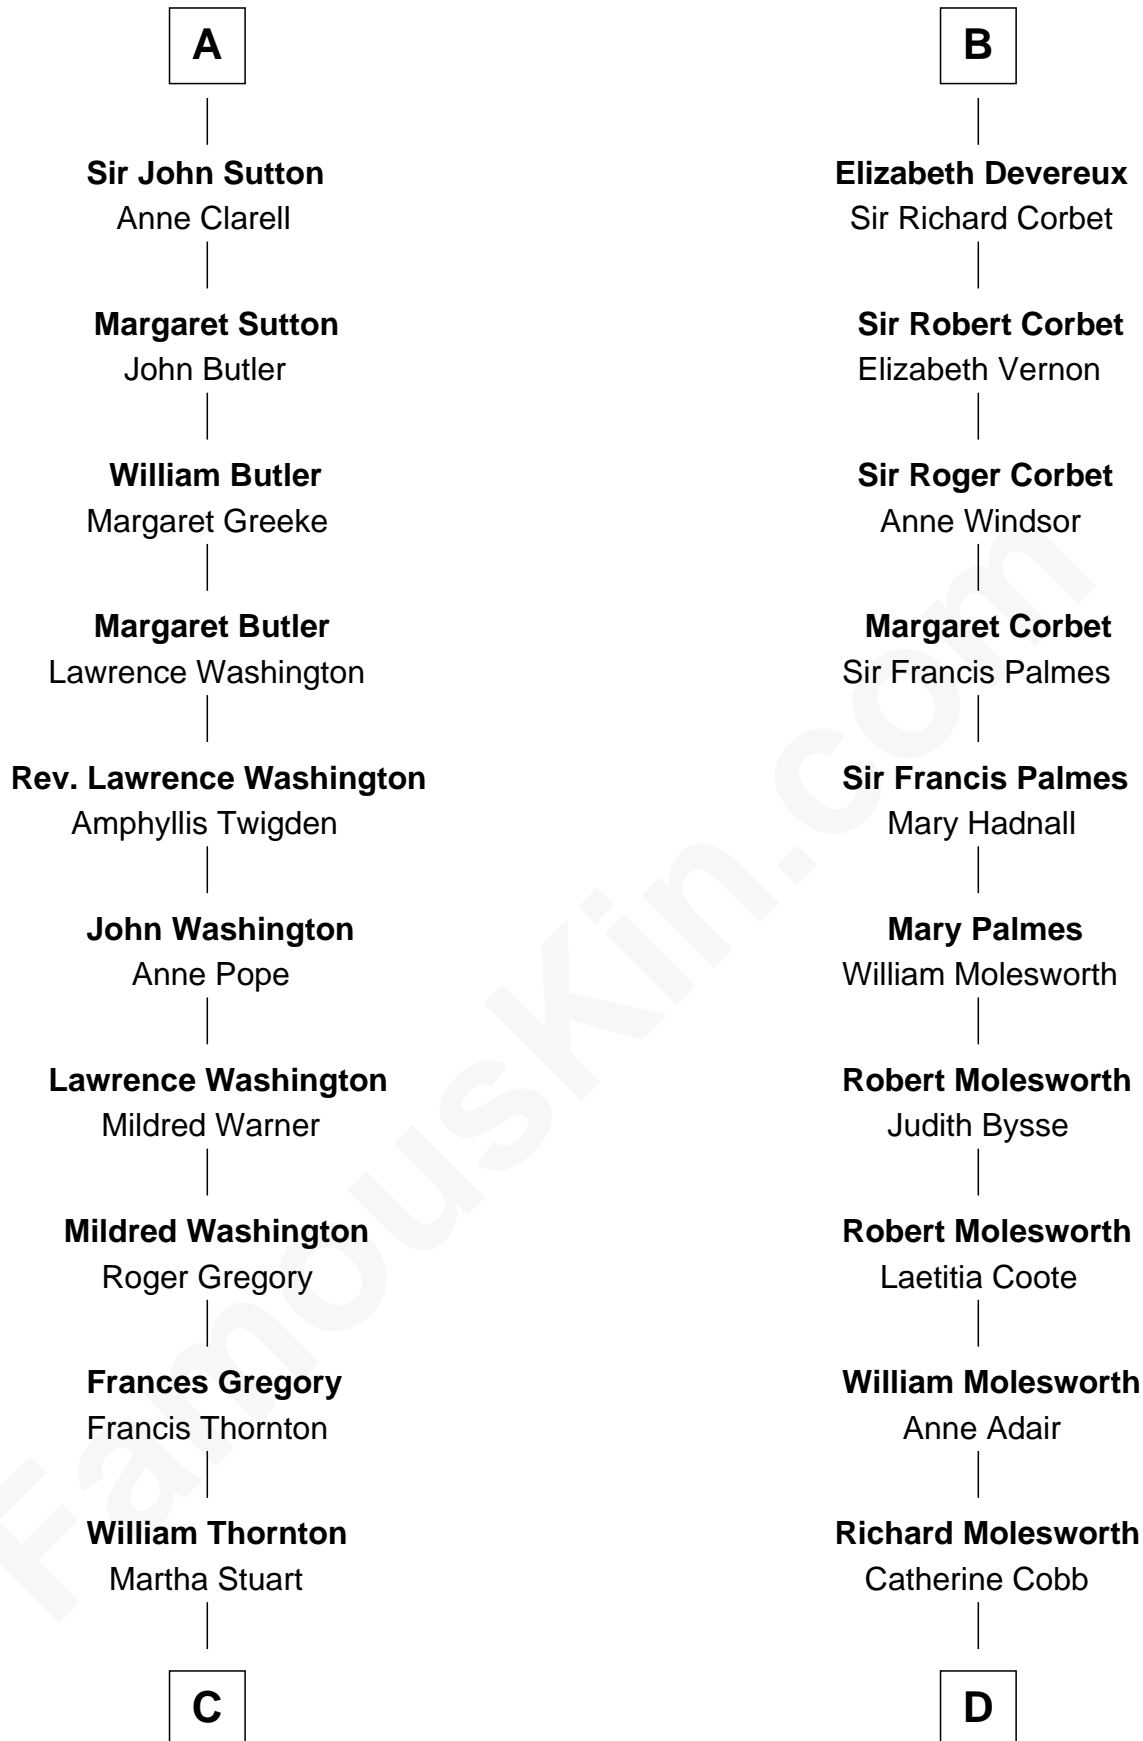

FamousKin.com
Relationship Chart of
General George S. Patton
U.S. Army - World War II

20th cousin 1 time removed of

Joan Fontaine
Movie Actress

C

William Thorton
Eleanor Thompson

Susanna Thompson Thorton
Andrew Glassell

Susan Thornton Glassell
George Smith Patton

George Smith Patton
Ruth Wilson

General George S. Patton
U.S. Army - World War II

D

John Molesworth
Louise Tomkyns

Margaret Letitia Molesworth
Charles Richard De Havilland