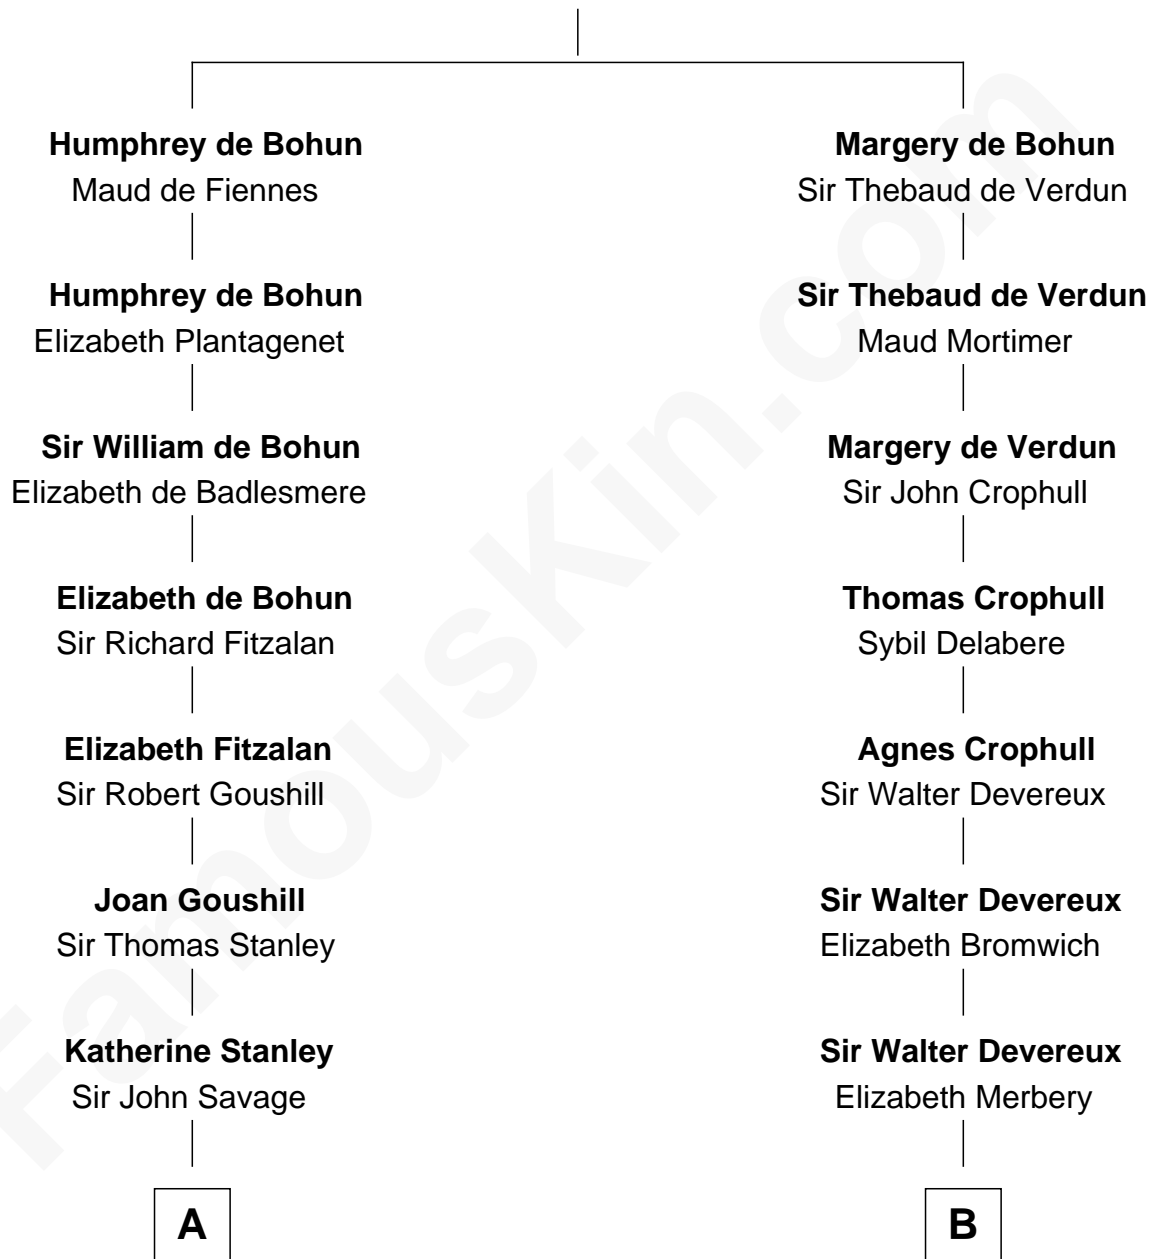

FamousKin.com
Relationship Chart of
General George S. Patton
U.S. Army - World War II

16th cousin 5 times removed of
George Clinton
4th U.S. Vice President

Sir Humphrey de Bohun
 Eleanor de Braiose

C

William Thorton
Eleanor Thompson

Susanna Thompson Thorton
Andrew Glassell

Susan Thornton Glassell
George Smith Patton

George Smith Patton
Ruth Wilson

General George S. Patton
U.S. Army - World War II

FamousKin.com