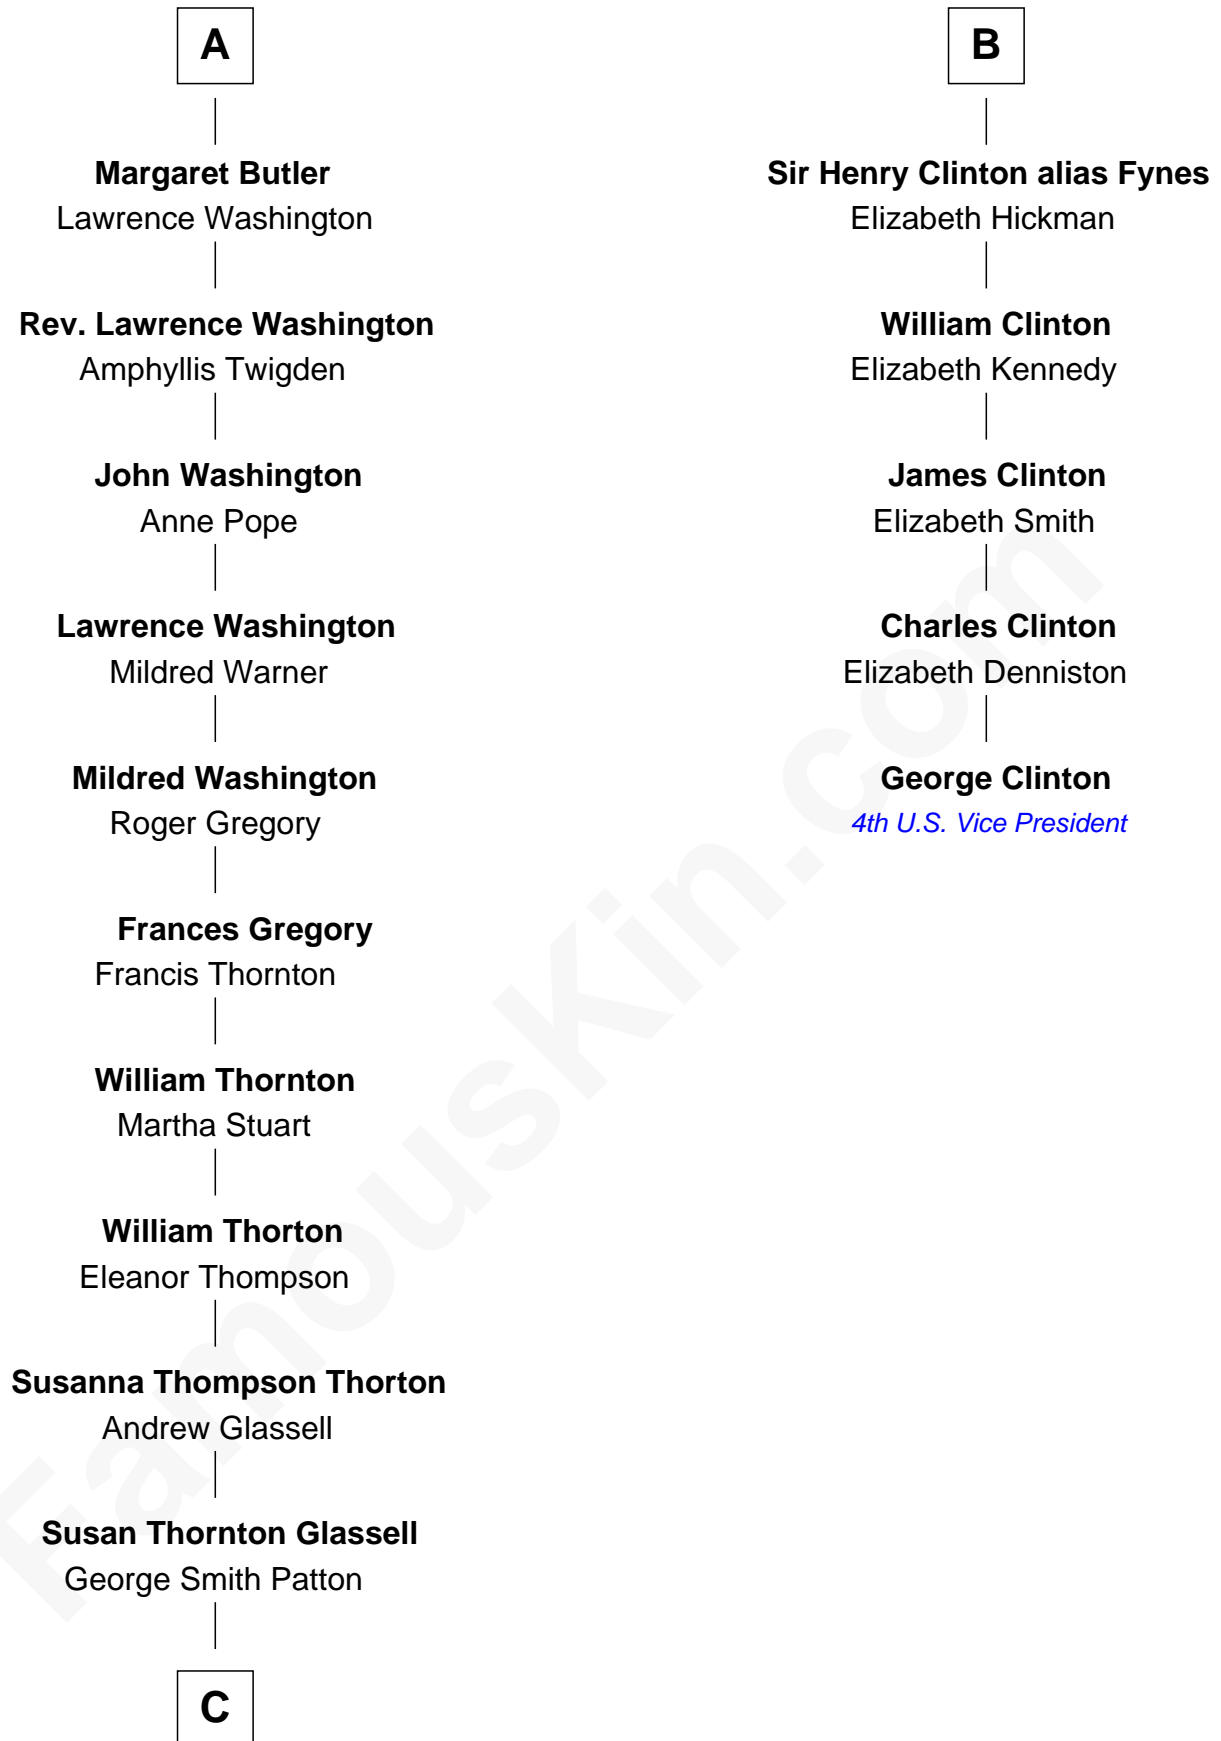

**FamousKin.com**  
**Relationship Chart of**  
**General George S. Patton**  
*U.S. Army - World War II*

11th cousin 7 times removed of

**George Clinton**  
*4th U.S. Vice President*

**C**

George Smith Patton

Ruth Wilson

General George S. Patton

*U.S. Army - World War II*

FamousKin.com