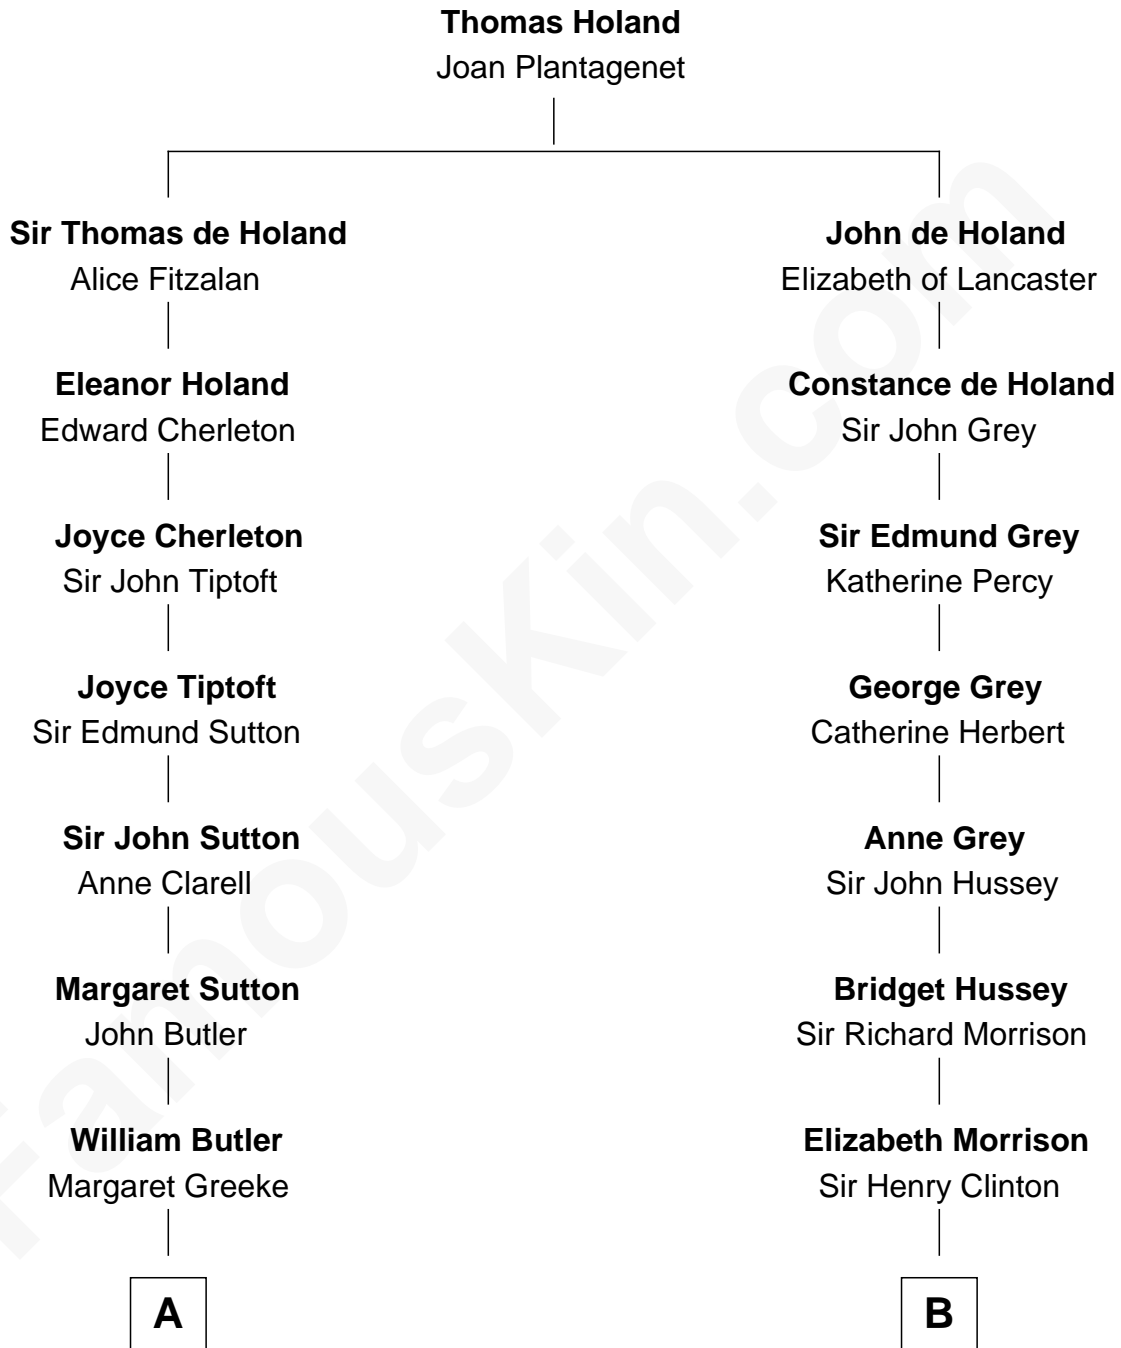

**FamousKin.com**  
**Relationship Chart of**  
**General George S. Patton**  
*U.S. Army - World War II*

11th cousin 7 times removed of

**George Clinton**  
*4th U.S. Vice President*

**C**

George Smith Patton

Ruth Wilson

General George S. Patton

*U.S. Army - World War II*

FamousKin.com