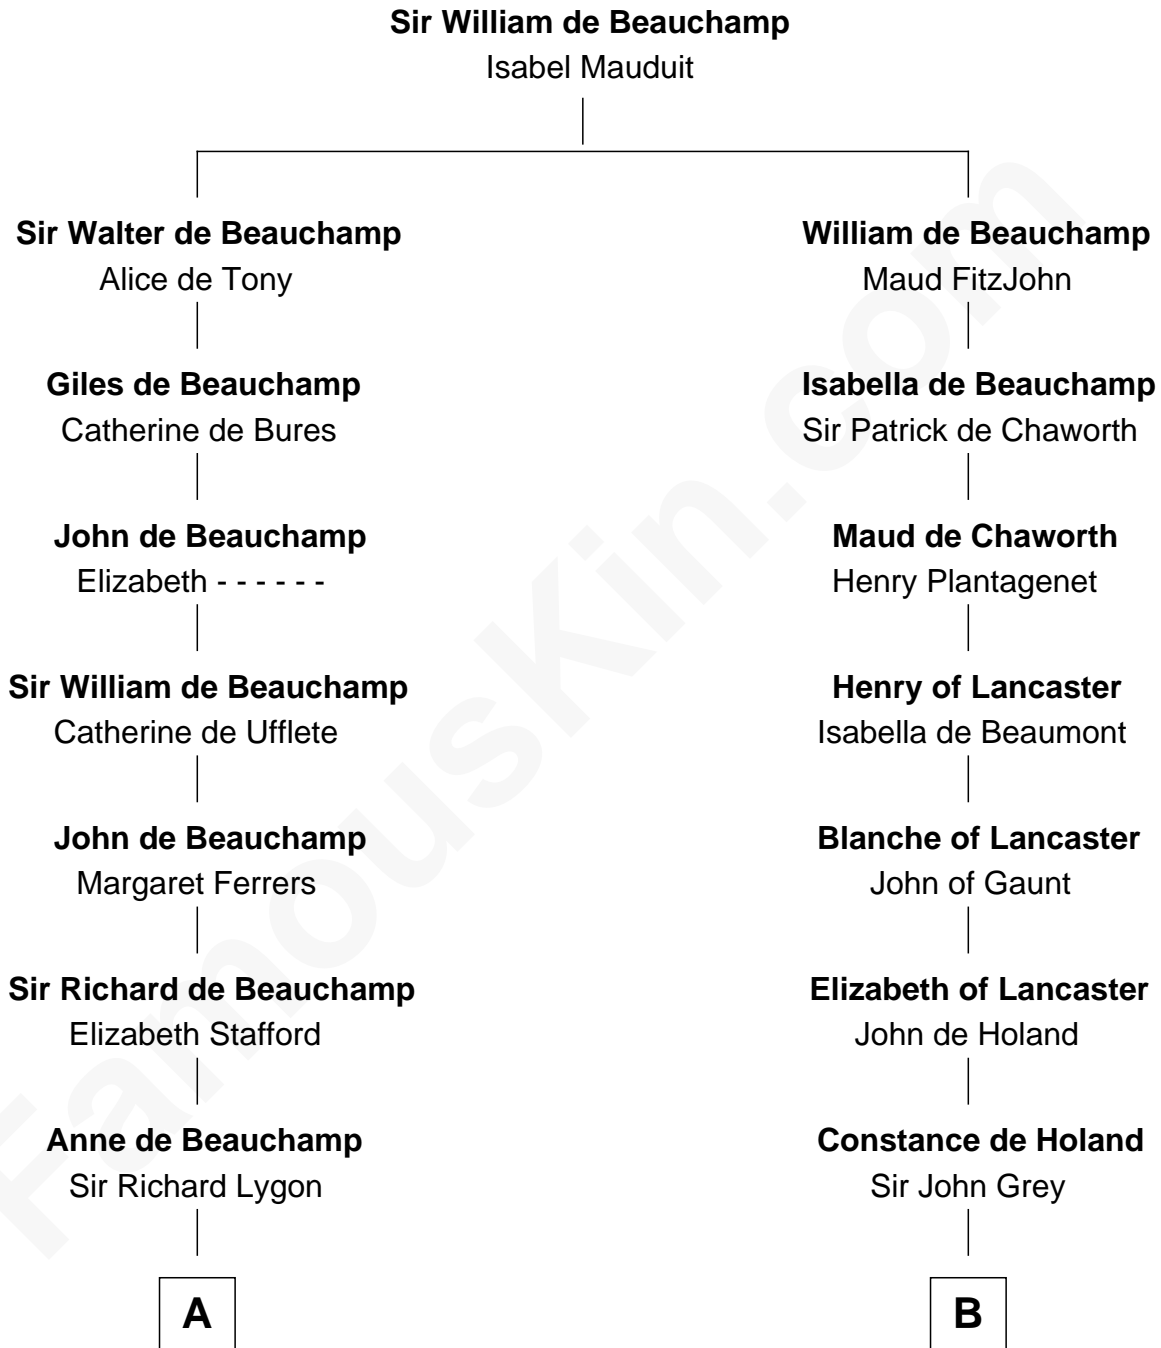

FamousKin.com
Relationship Chart of
General George S. Patton
U.S. Army - World War II

16th cousin 5 times removed of
George Clinton
4th U.S. Vice President

C

William Thorton
Eleanor Thompson

Susanna Thompson Thorton
Andrew Glassell

Susan Thornton Glassell
George Smith Patton

George Smith Patton
Ruth Wilson

General George S. Patton
U.S. Army - World War II

FamousKin.com