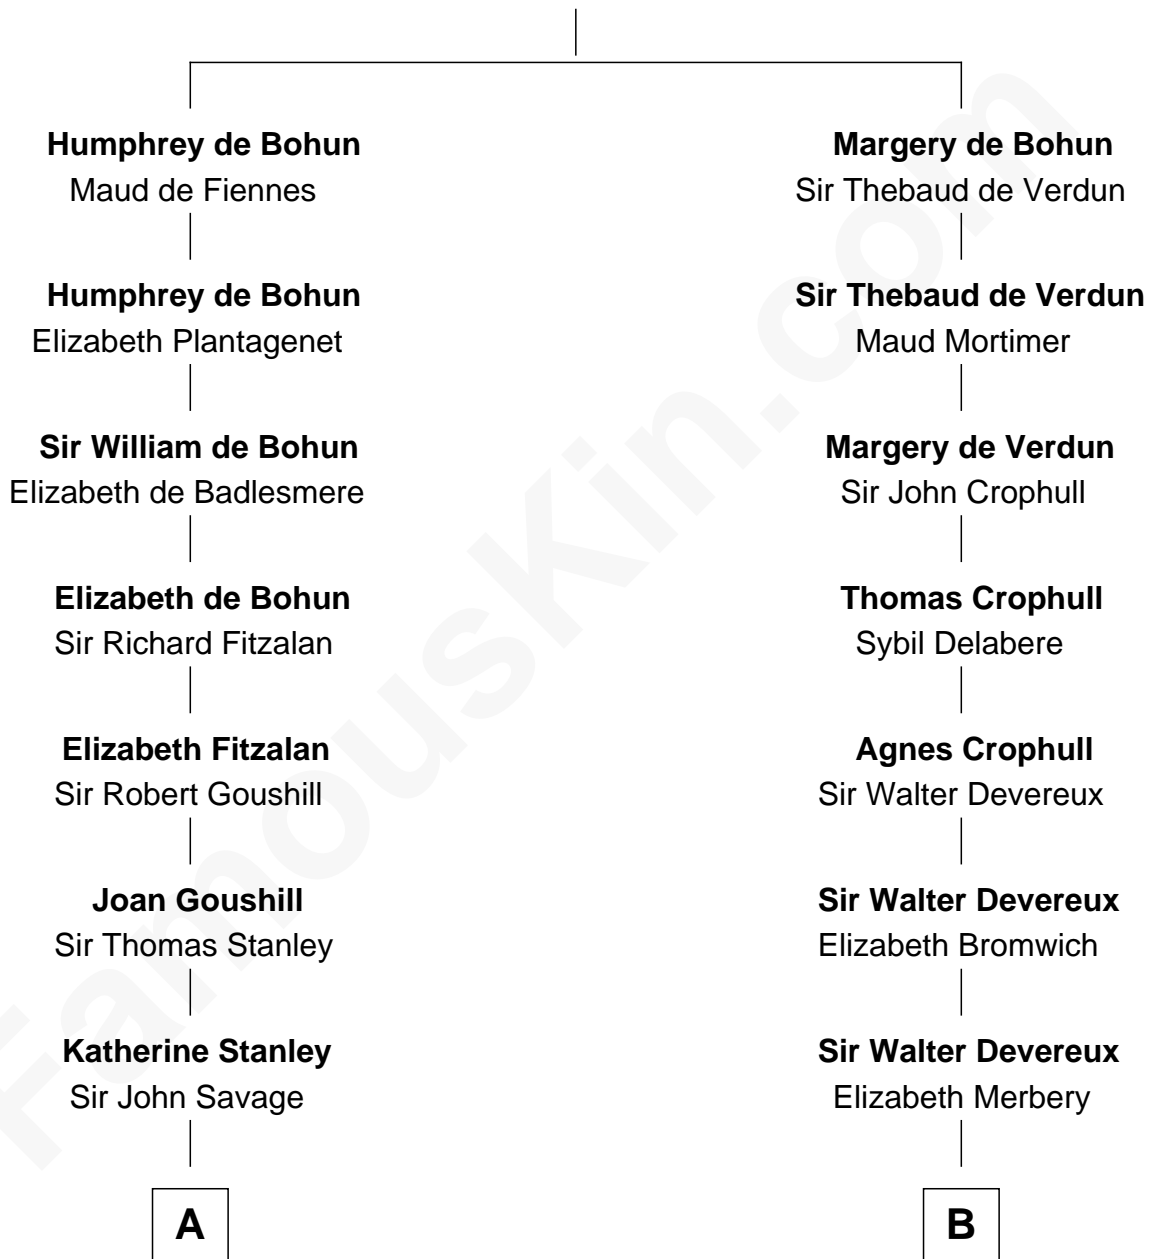

FamousKin.com
Relationship Chart of
General George S. Patton
U.S. Army - World War II

17th cousin 4 times removed of

DeWitt Clinton
6th Governor of New York

Sir Humphrey de Bohun
 Eleanor de Braiose

C

William Thorton
Eleanor Thompson

Susanna Thompson Thorton
Andrew Glassell

Susan Thornton Glassell
George Smith Patton

George Smith Patton
Ruth Wilson

General George S. Patton
U.S. Army - World War II

FamousKin.com