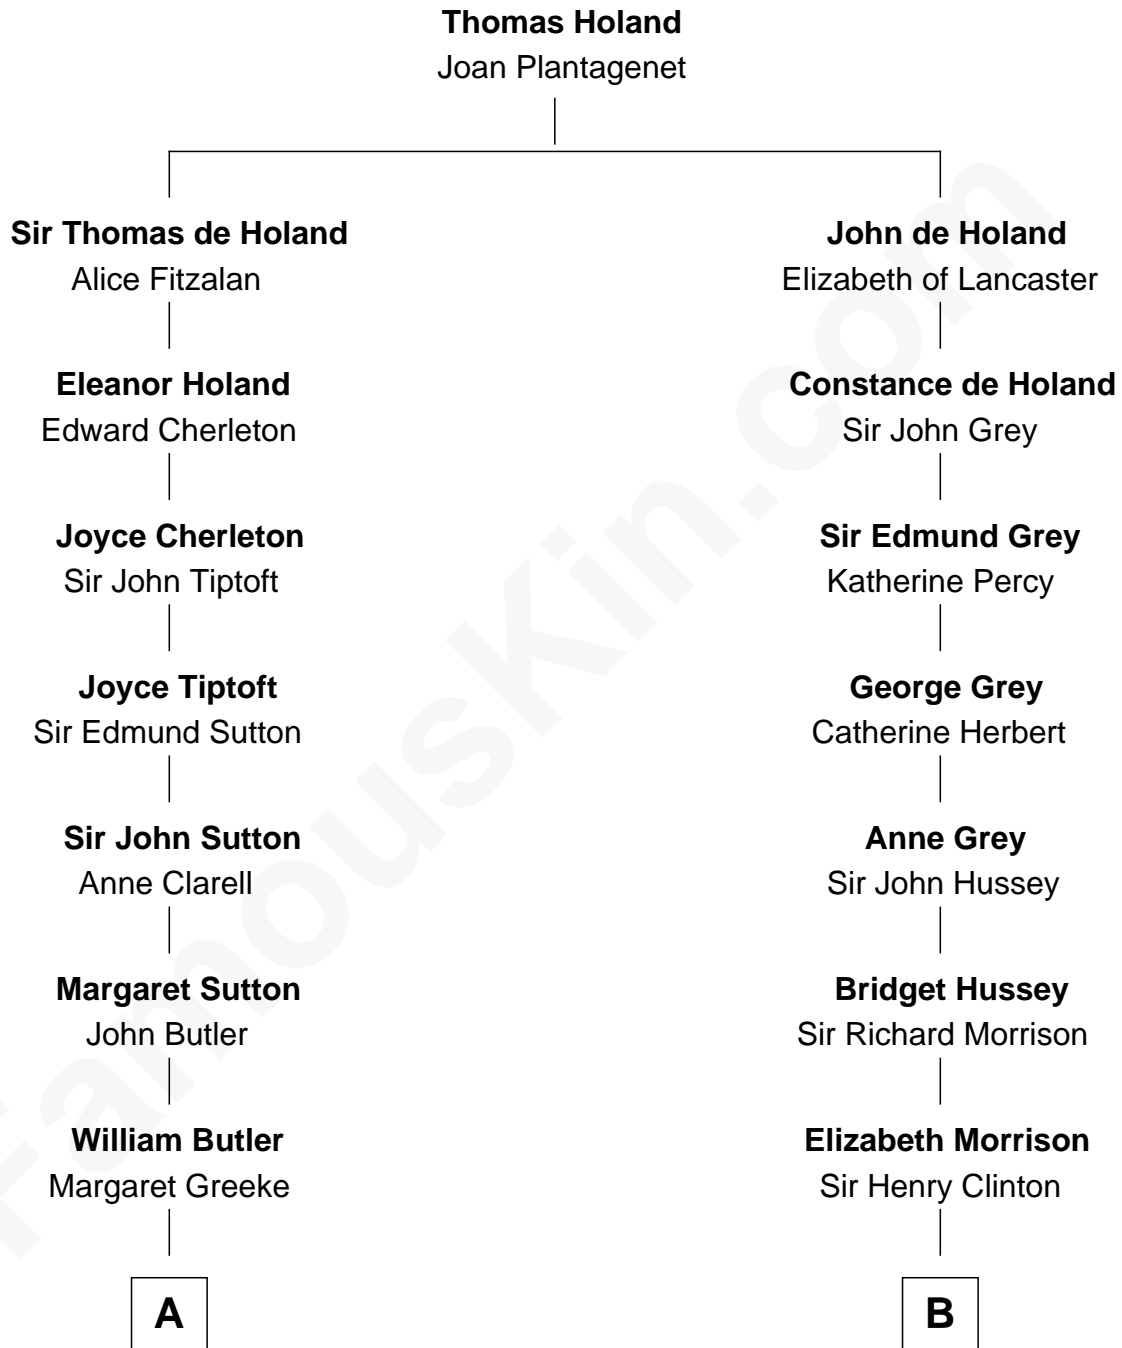

FamousKin.com
Relationship Chart of
General George S. Patton
U.S. Army - World War II

12th cousin 6 times removed of

DeWitt Clinton
6th Governor of New York

C

George Smith Patton

Ruth Wilson

General George S. Patton

U.S. Army - World War II

FamousKin.com