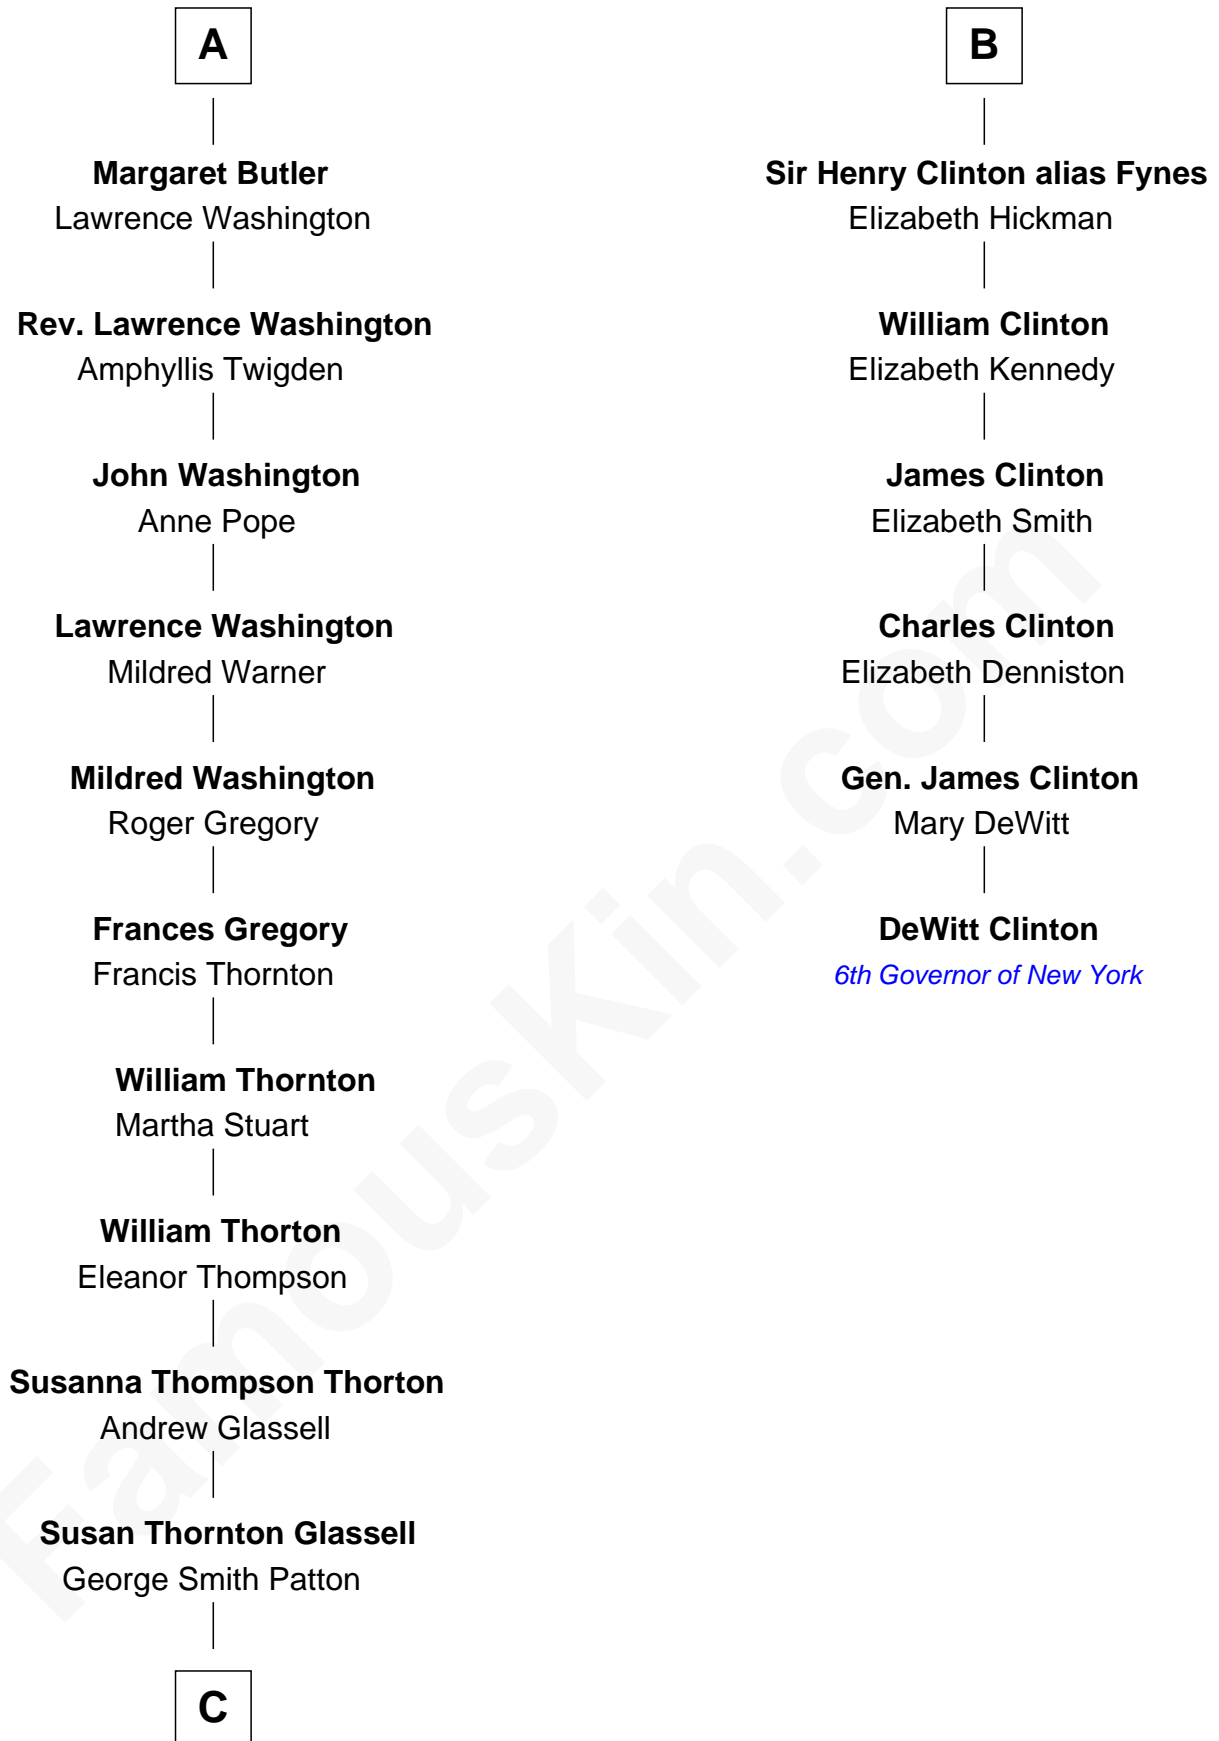

FamousKin.com
Relationship Chart of
General George S. Patton
U.S. Army - World War II

12th cousin 6 times removed of

DeWitt Clinton
6th Governor of New York

C

George Smith Patton

Ruth Wilson

General George S. Patton

U.S. Army - World War II

FamousKin.com