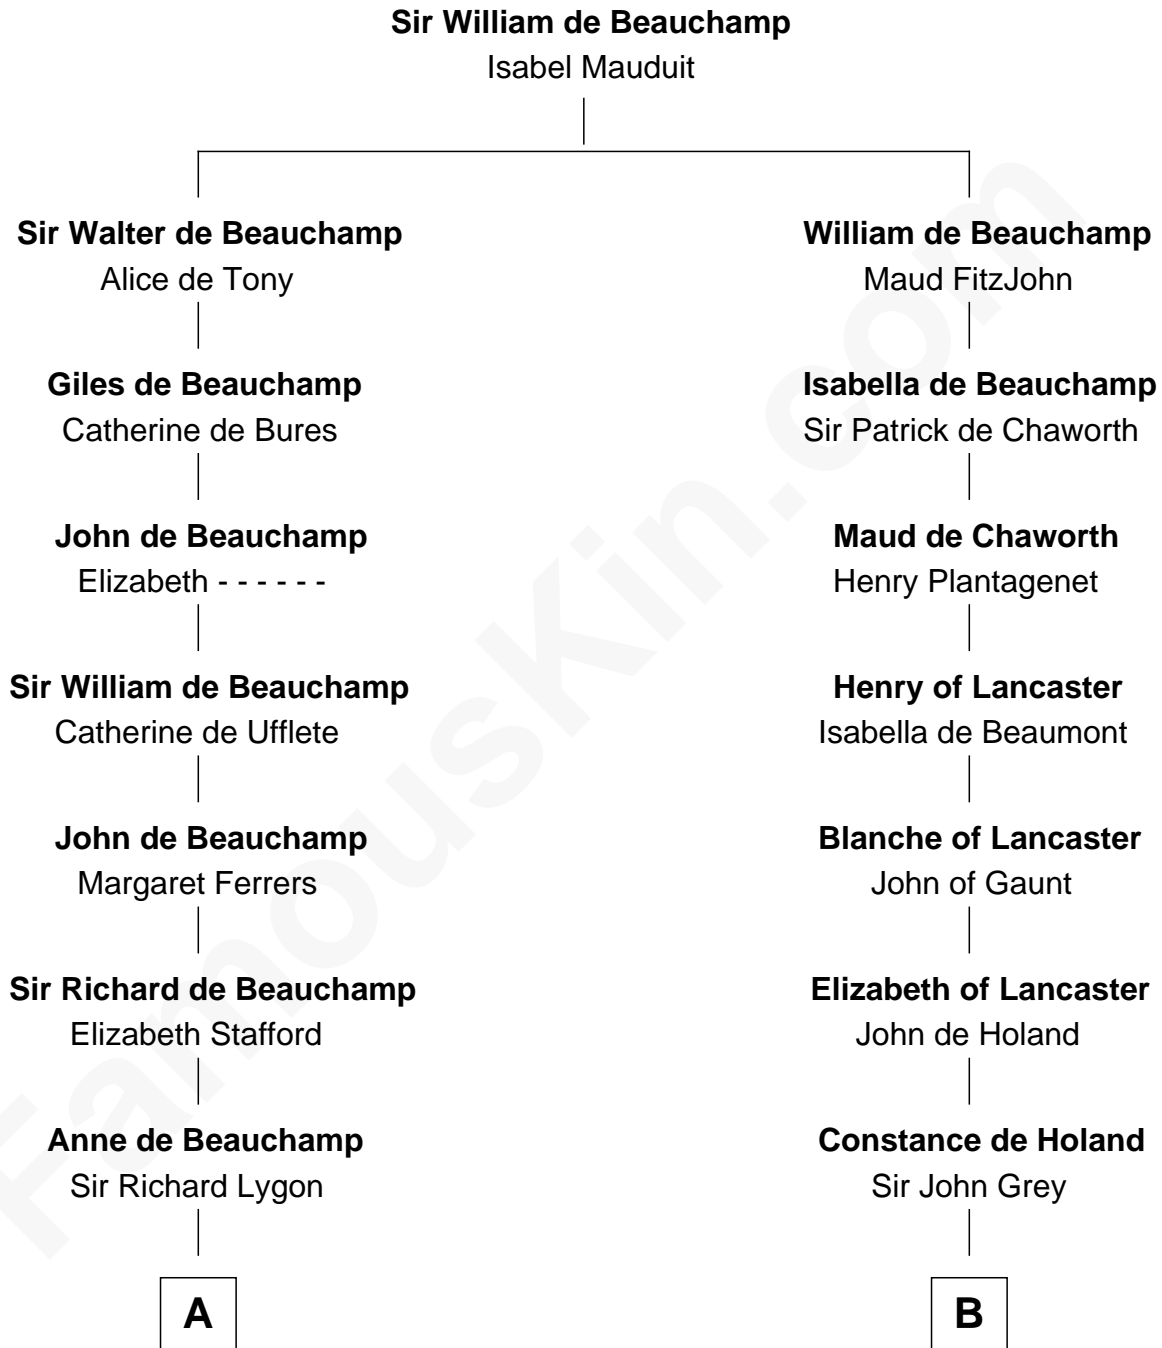

**FamousKin.com**  
**Relationship Chart of**  
**General George S. Patton**  
*U.S. Army - World War II*

17th cousin 4 times removed of

**DeWitt Clinton**  
*6th Governor of New York*

**C**

William Thorton  
Eleanor Thompson

Susanna Thompson Thorton  
Andrew Glassell

Susan Thornton Glassell  
George Smith Patton

George Smith Patton  
Ruth Wilson

General George S. Patton  
*U.S. Army - World War II*

FamousKin.com