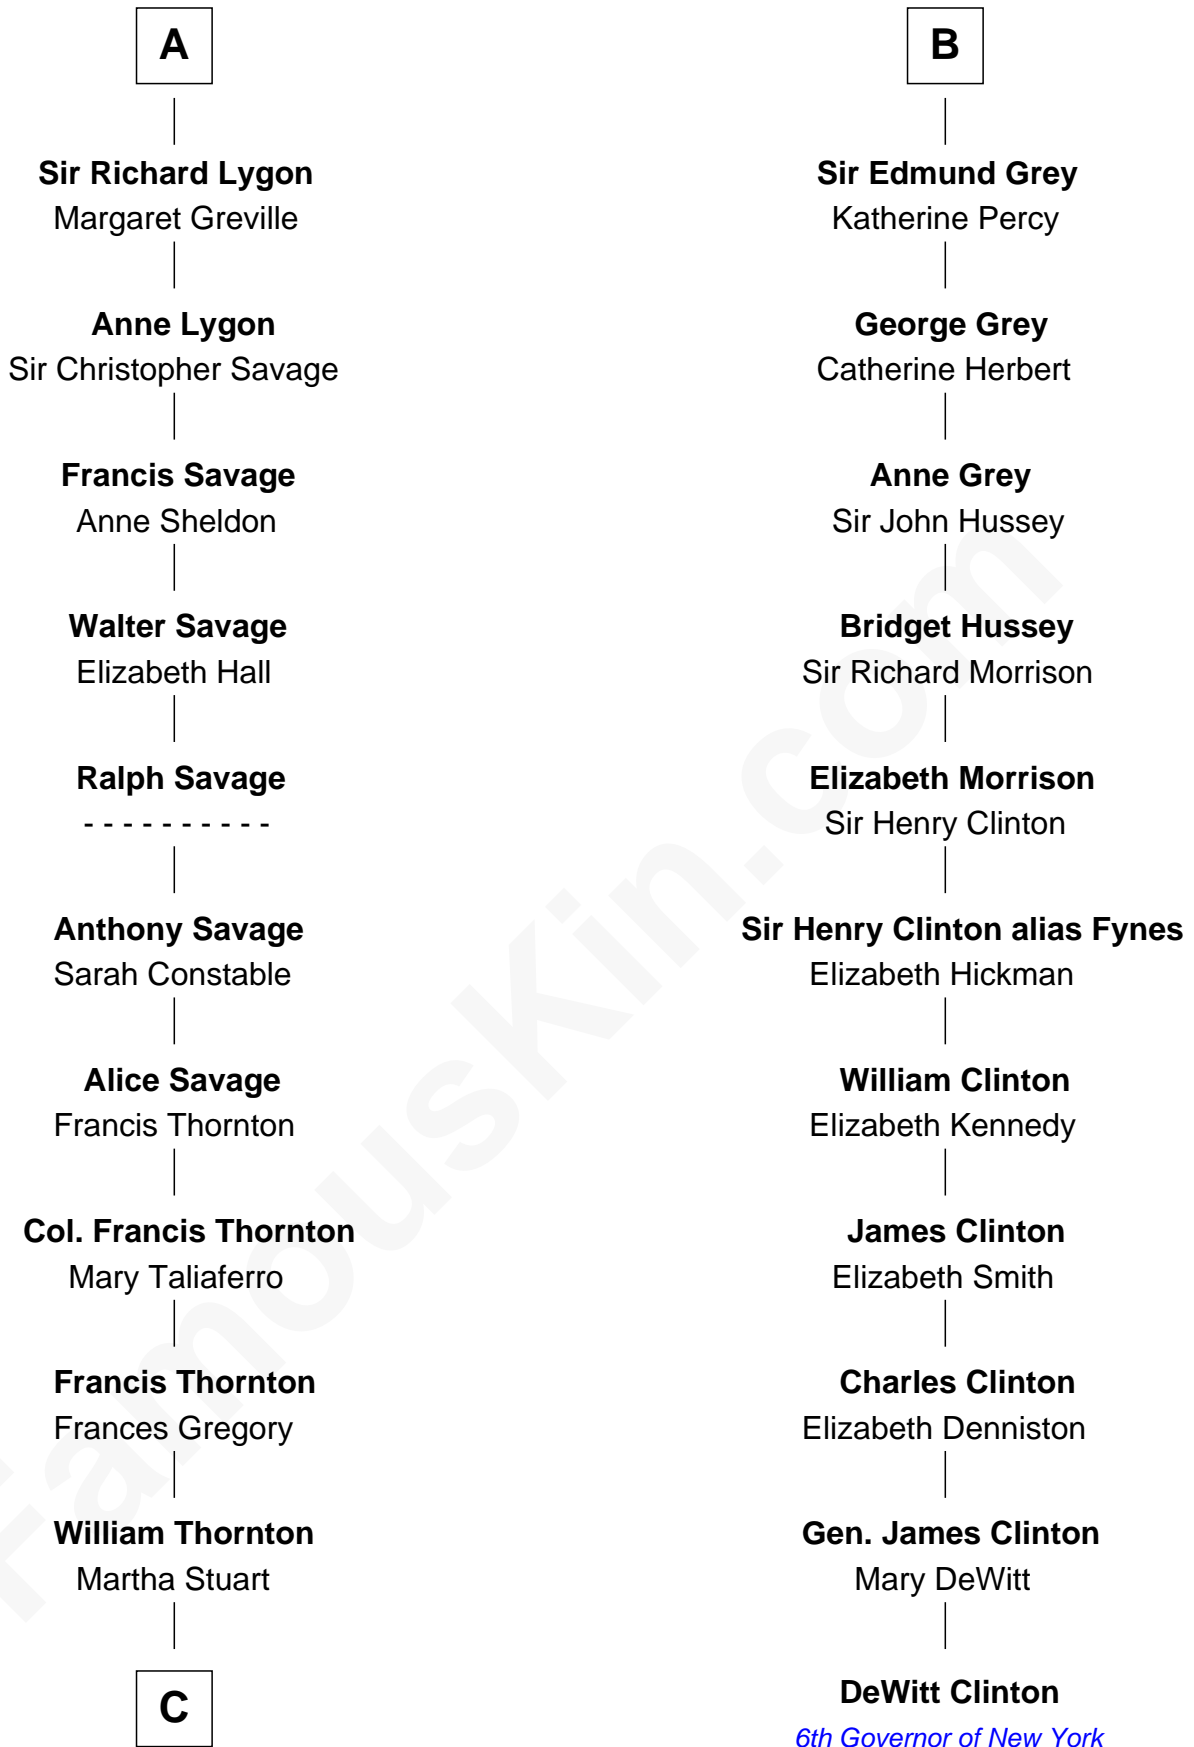

**FamousKin.com**  
**Relationship Chart of**  
**General George S. Patton**  
*U.S. Army - World War II*

17th cousin 4 times removed of

**DeWitt Clinton**  
*6th Governor of New York*

**C**

William Thorton  
Eleanor Thompson

Susanna Thompson Thorton  
Andrew Glassell

Susan Thornton Glassell  
George Smith Patton

George Smith Patton  
Ruth Wilson

General George S. Patton  
*U.S. Army - World War II*

FamousKin.com