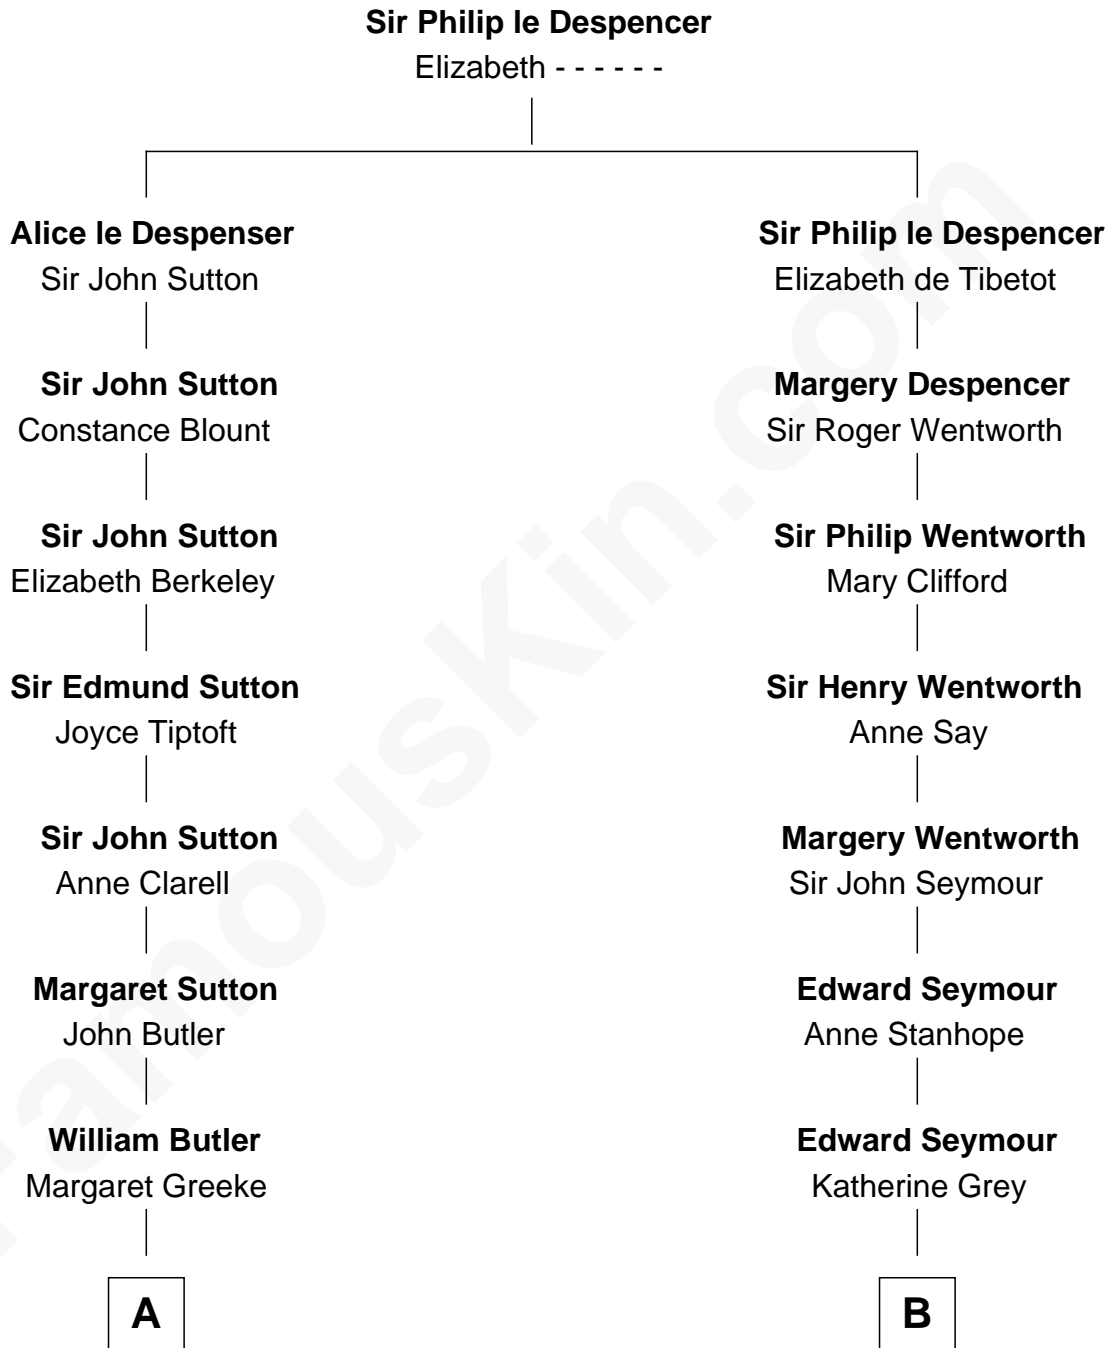

FamousKin.com
Relationship Chart of
General George S. Patton
U.S. Army - World War II

14th cousin 4 times removed of

Lt. Gen. James Brudenell
Leader of the "Charge of the Light Brigade"

C

George Smith Patton

Ruth Wilson

General George S. Patton

U.S. Army - World War II

FamousKin.com