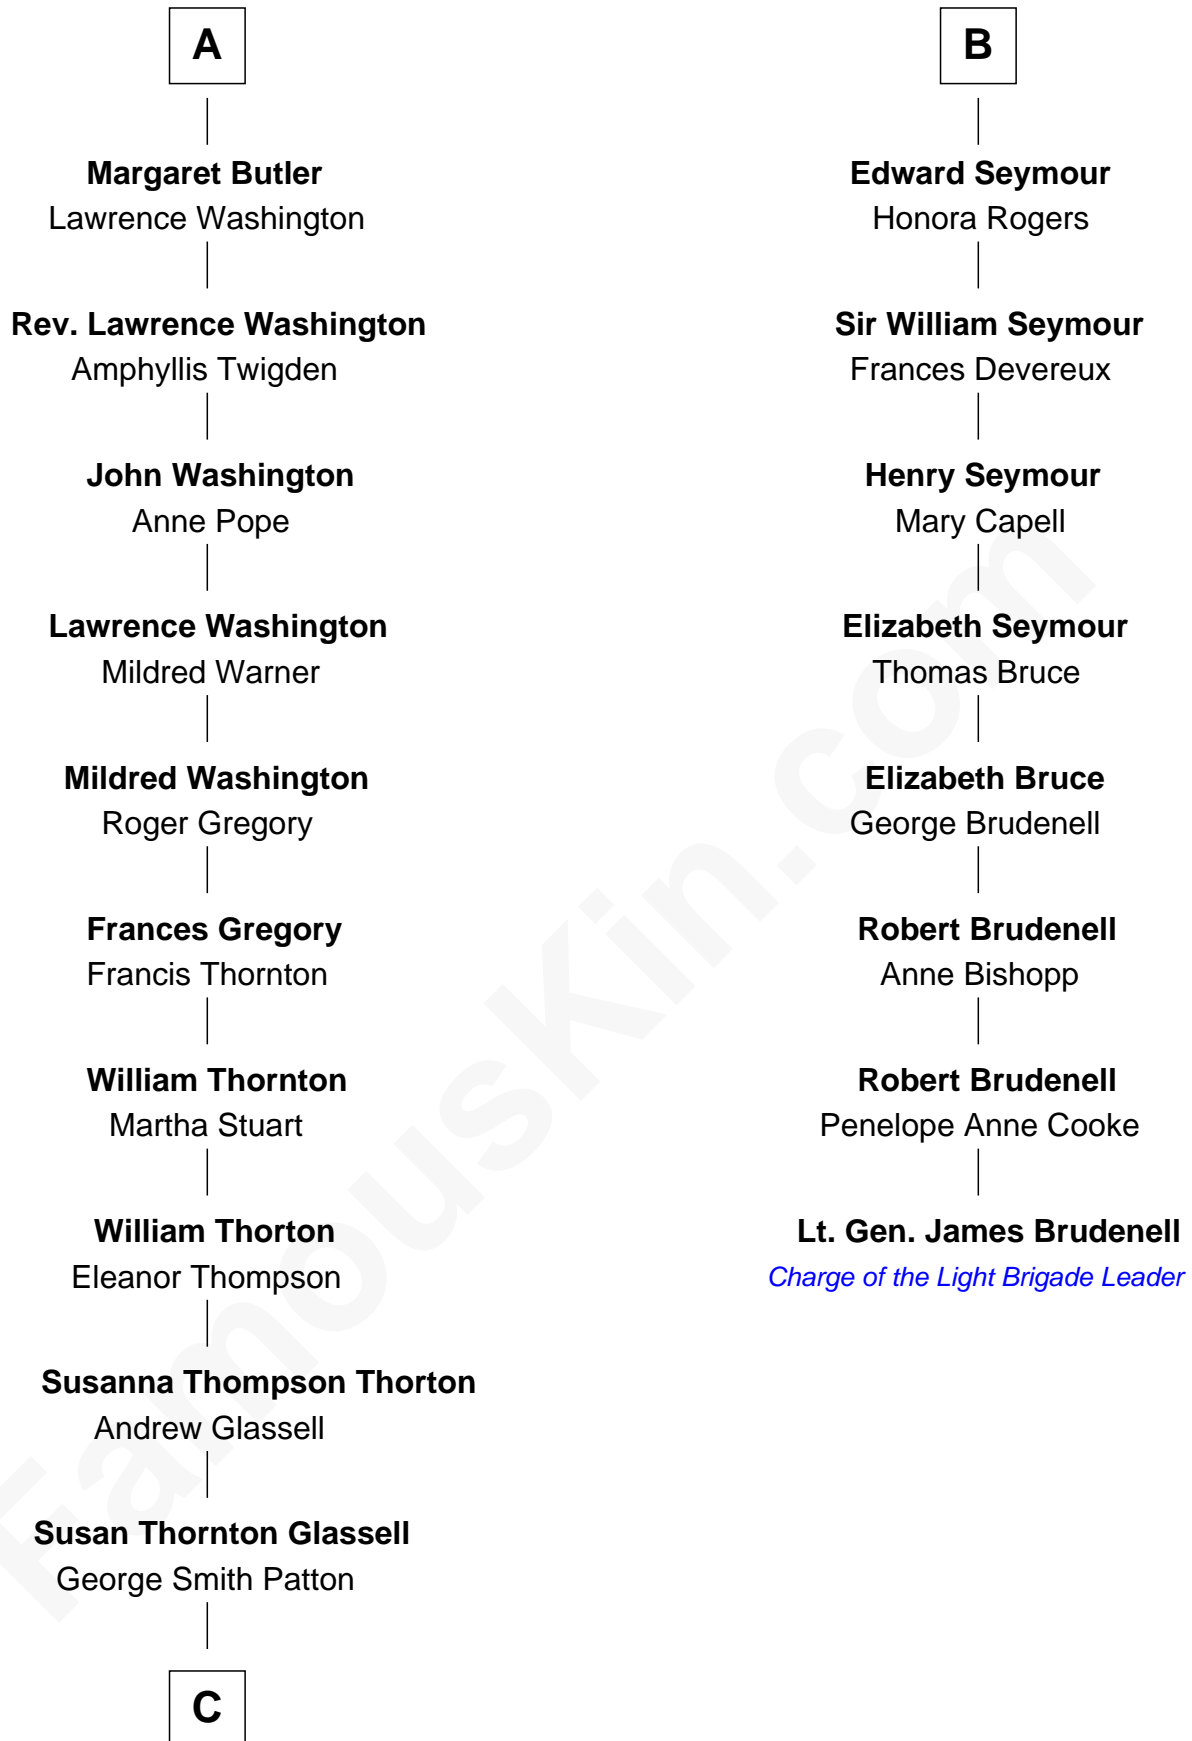

FamousKin.com
Relationship Chart of
General George S. Patton
U.S. Army - World War II

14th cousin 4 times removed of

Lt. Gen. James Brudenell
Leader of the "Charge of the Light Brigade"

C

George Smith Patton

Ruth Wilson

General George S. Patton

U.S. Army - World War II

FamousKin.com