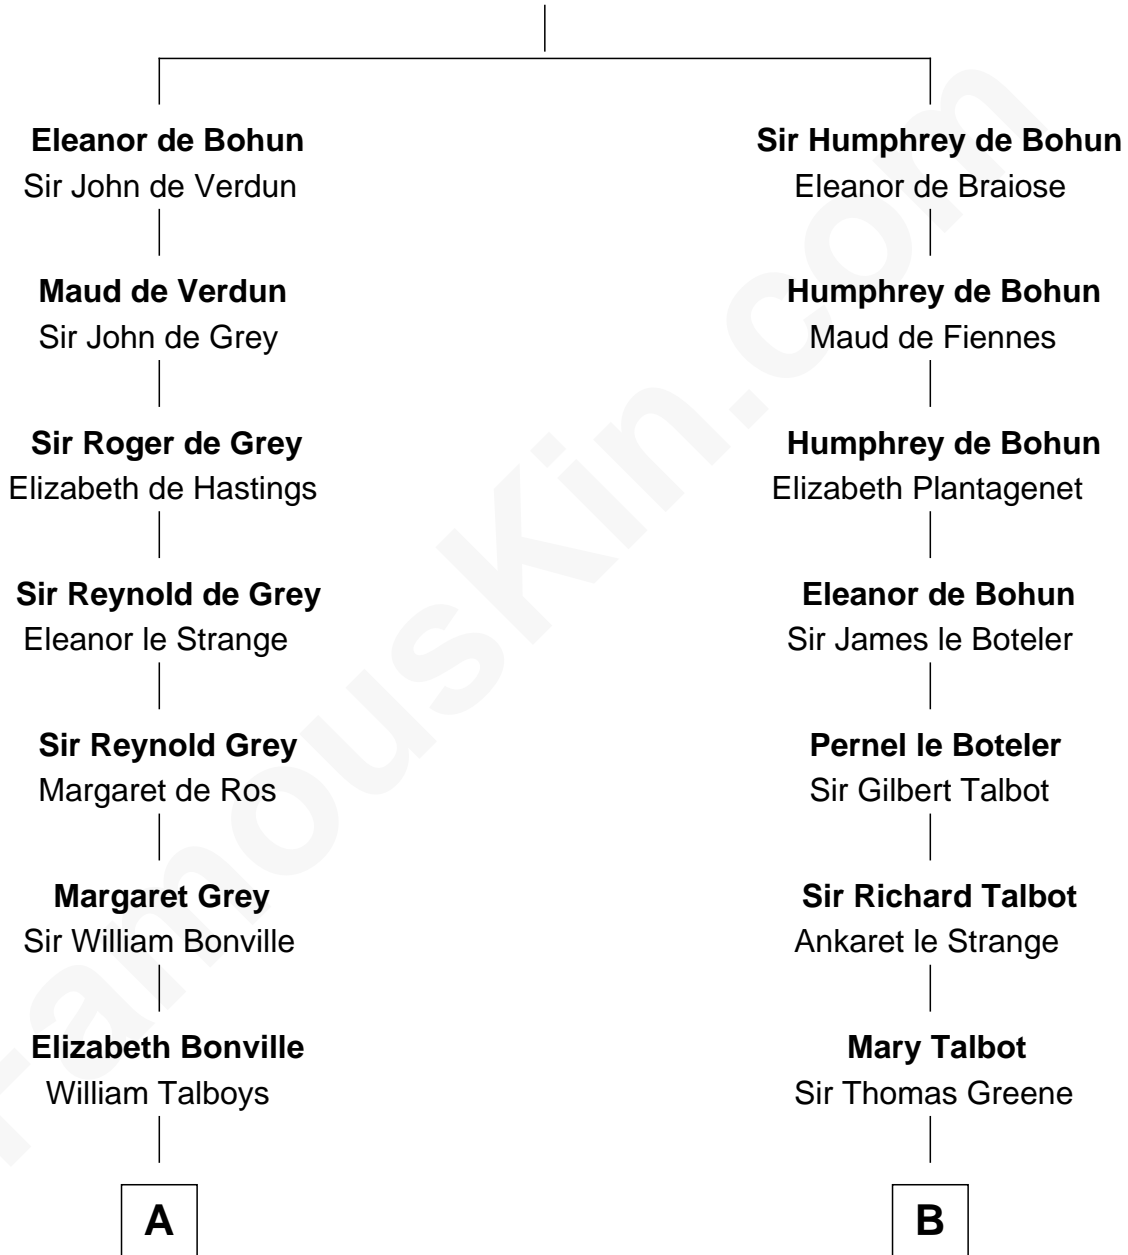

FamousKin.com
Relationship Chart of
General George S. Patton
U.S. Army - World War II

16th cousin 5 times removed of

Jonathan Swift
Author of Gulliver's Travels

Sir Humphrey de Bohun
 Maud of Eu

C

—
Eleanor Thompson

William Thorton

—
Susanna Thompson Thorton

Andrew Glassell

—
Susan Thornton Glassell

George Smith Patton

—
George Smith Patton

Ruth Wilson

—
General George S. Patton