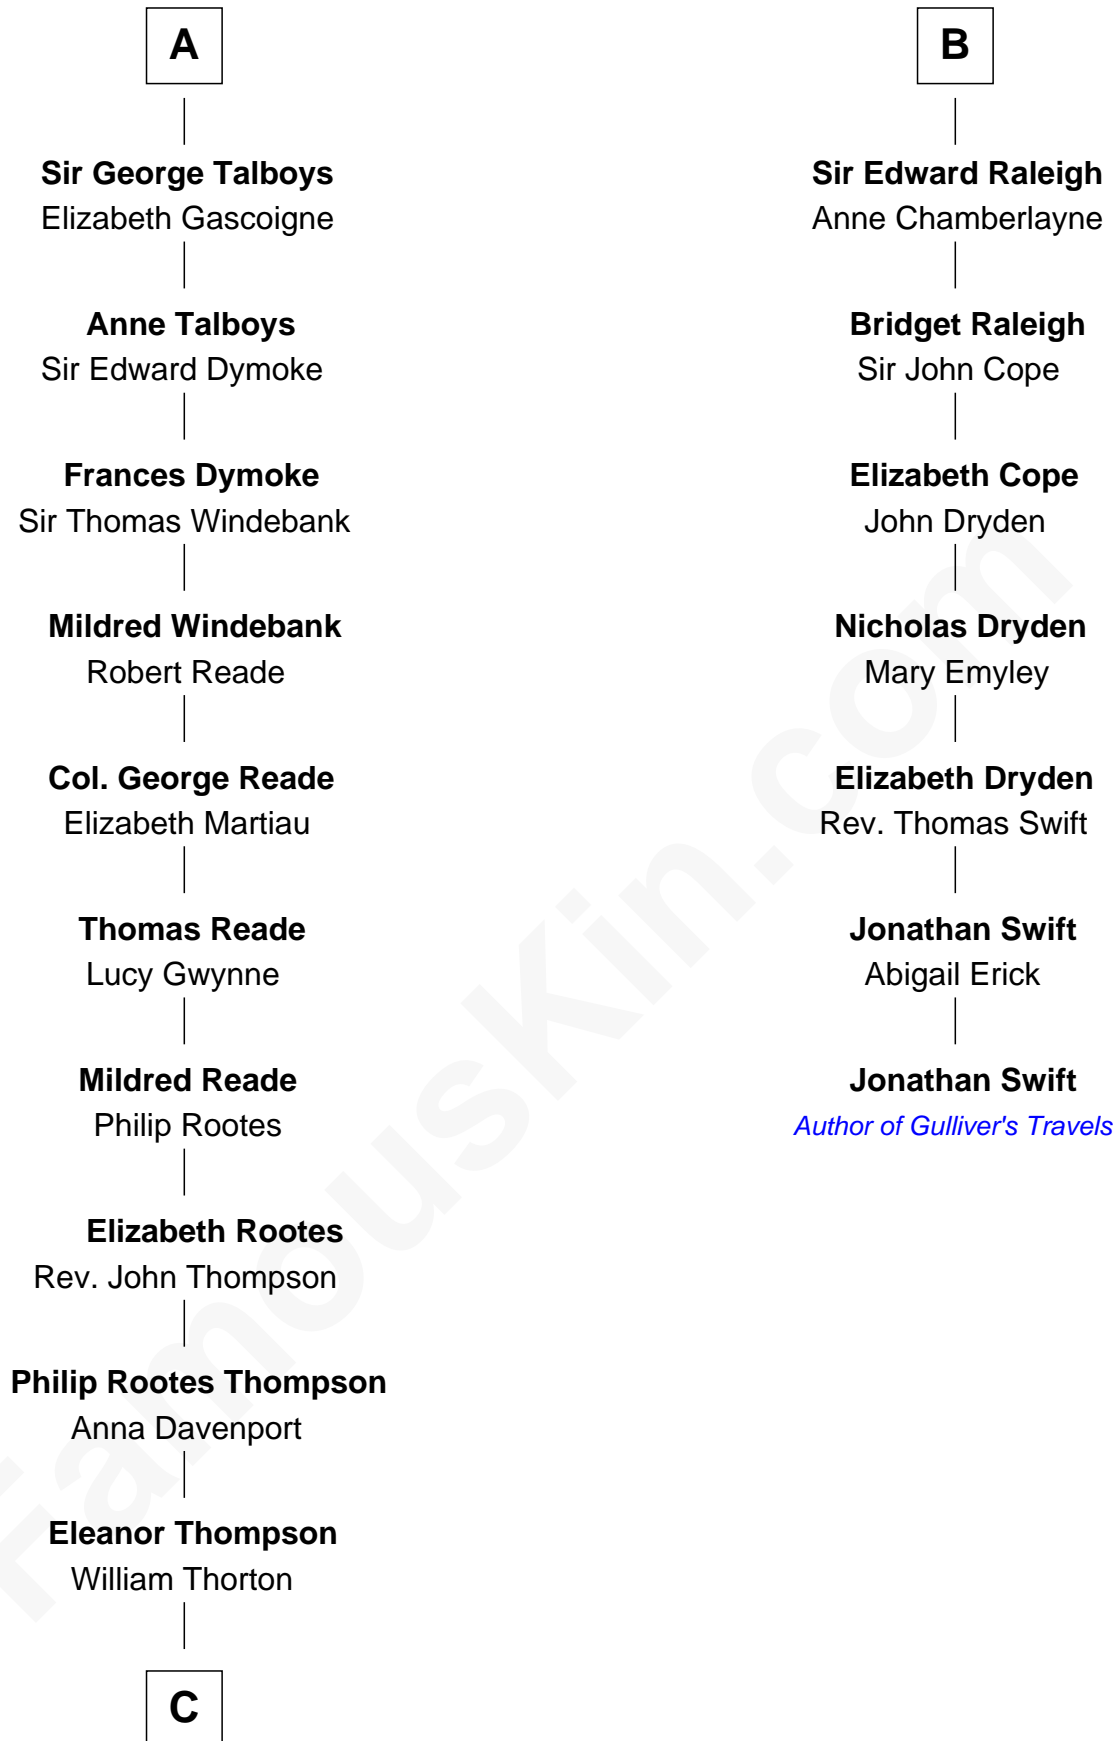

FamousKin.com
Relationship Chart of
General George S. Patton
U.S. Army - World War II

13th cousin 7 times removed of

Jonathan Swift
Author of Gulliver's Travels

C

—
Susanna Thompson Thorton

Andrew Glassell

—
Susan Thornton Glassell

George Smith Patton

—
George Smith Patton

Ruth Wilson

—
General George S. Patton

U.S. Army - World War II

FamousKin.com