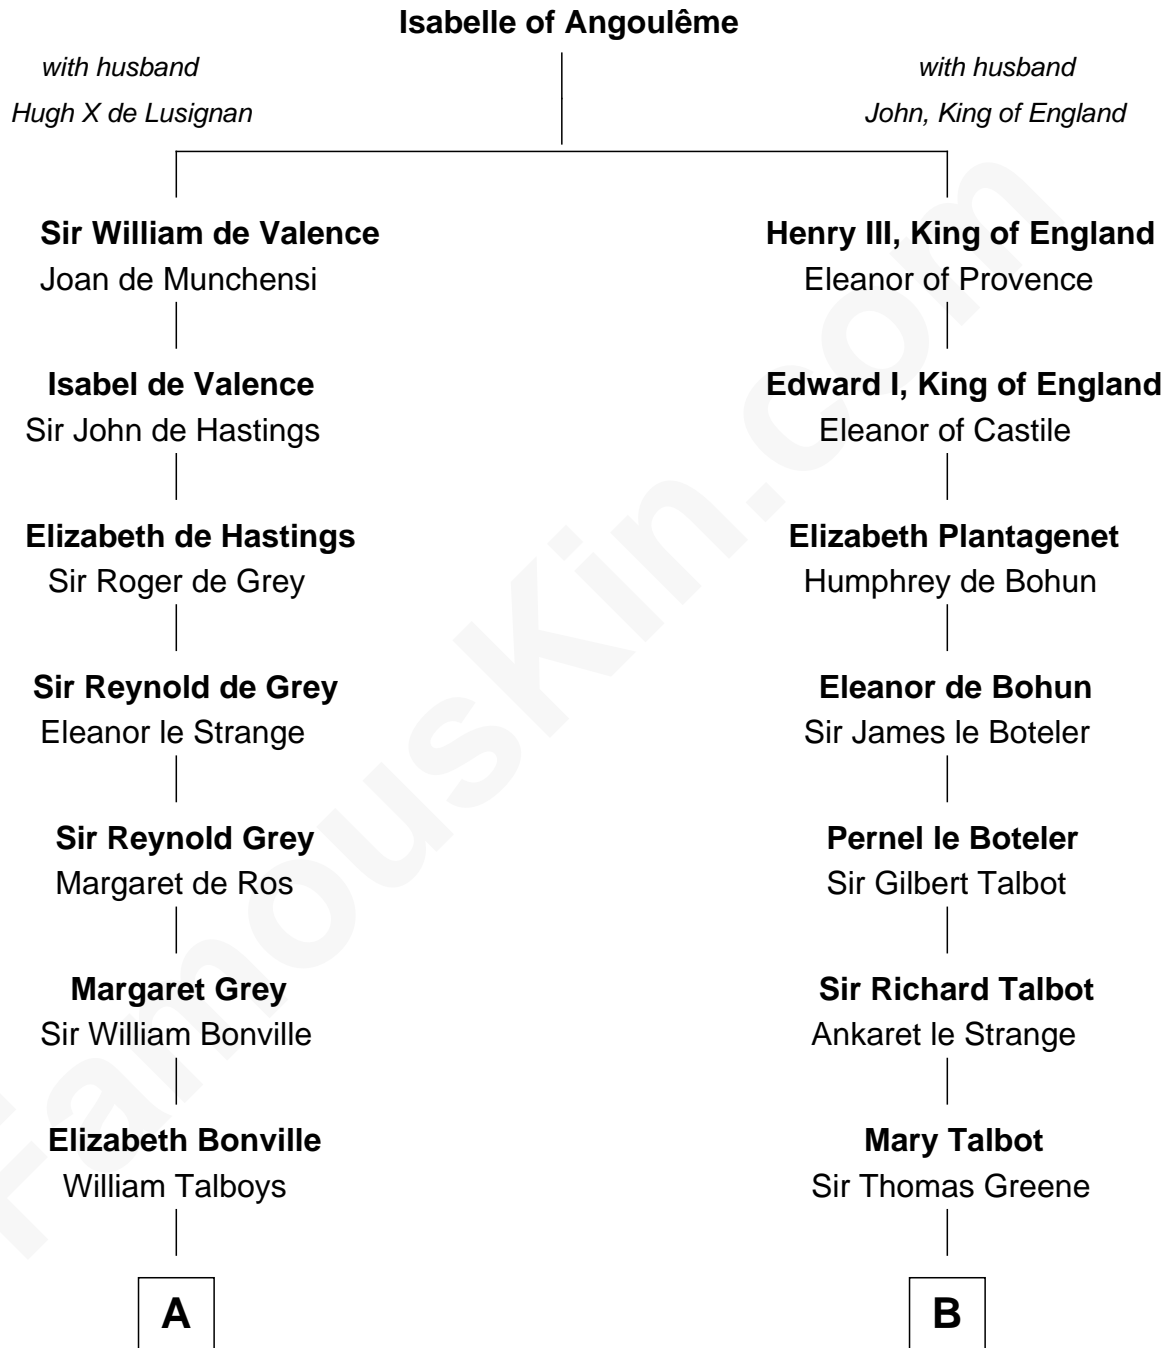

FamousKin.com
Relationship Chart of
General George S. Patton
U.S. Army - World War II

16th cousin 5 times removed of

Jonathan Swift
Author of Gulliver's Travels

C

—
Eleanor Thompson

William Thorton

—
Susanna Thompson Thorton

Andrew Glassell

—
Susan Thornton Glassell

George Smith Patton

—
George Smith Patton

Ruth Wilson

—
General George S. Patton

U.S. Army - World War II

FamousKin.com