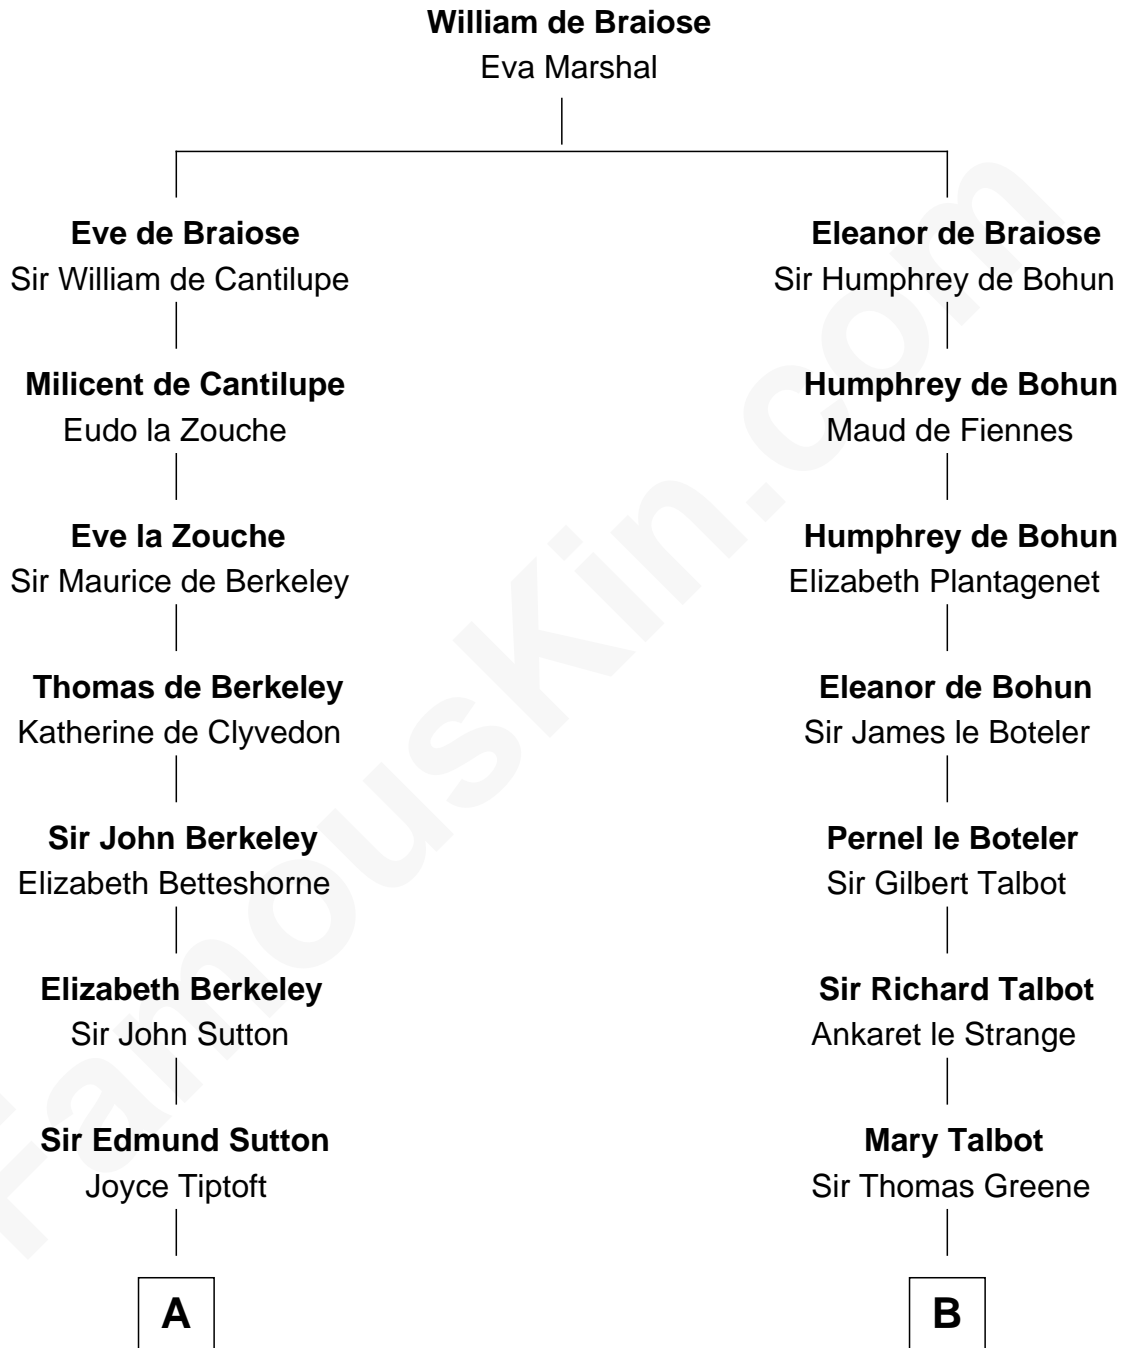

FamousKin.com
Relationship Chart of
General George S. Patton
U.S. Army - World War II

16th cousin 5 times removed of

Jonathan Swift
Author of Gulliver's Travels

C

William Thorton
Eleanor Thompson

Susanna Thompson Thorton
Andrew Glassell

Susan Thornton Glassell
George Smith Patton

George Smith Patton
Ruth Wilson

General George S. Patton
U.S. Army - World War II

FamousKin.com