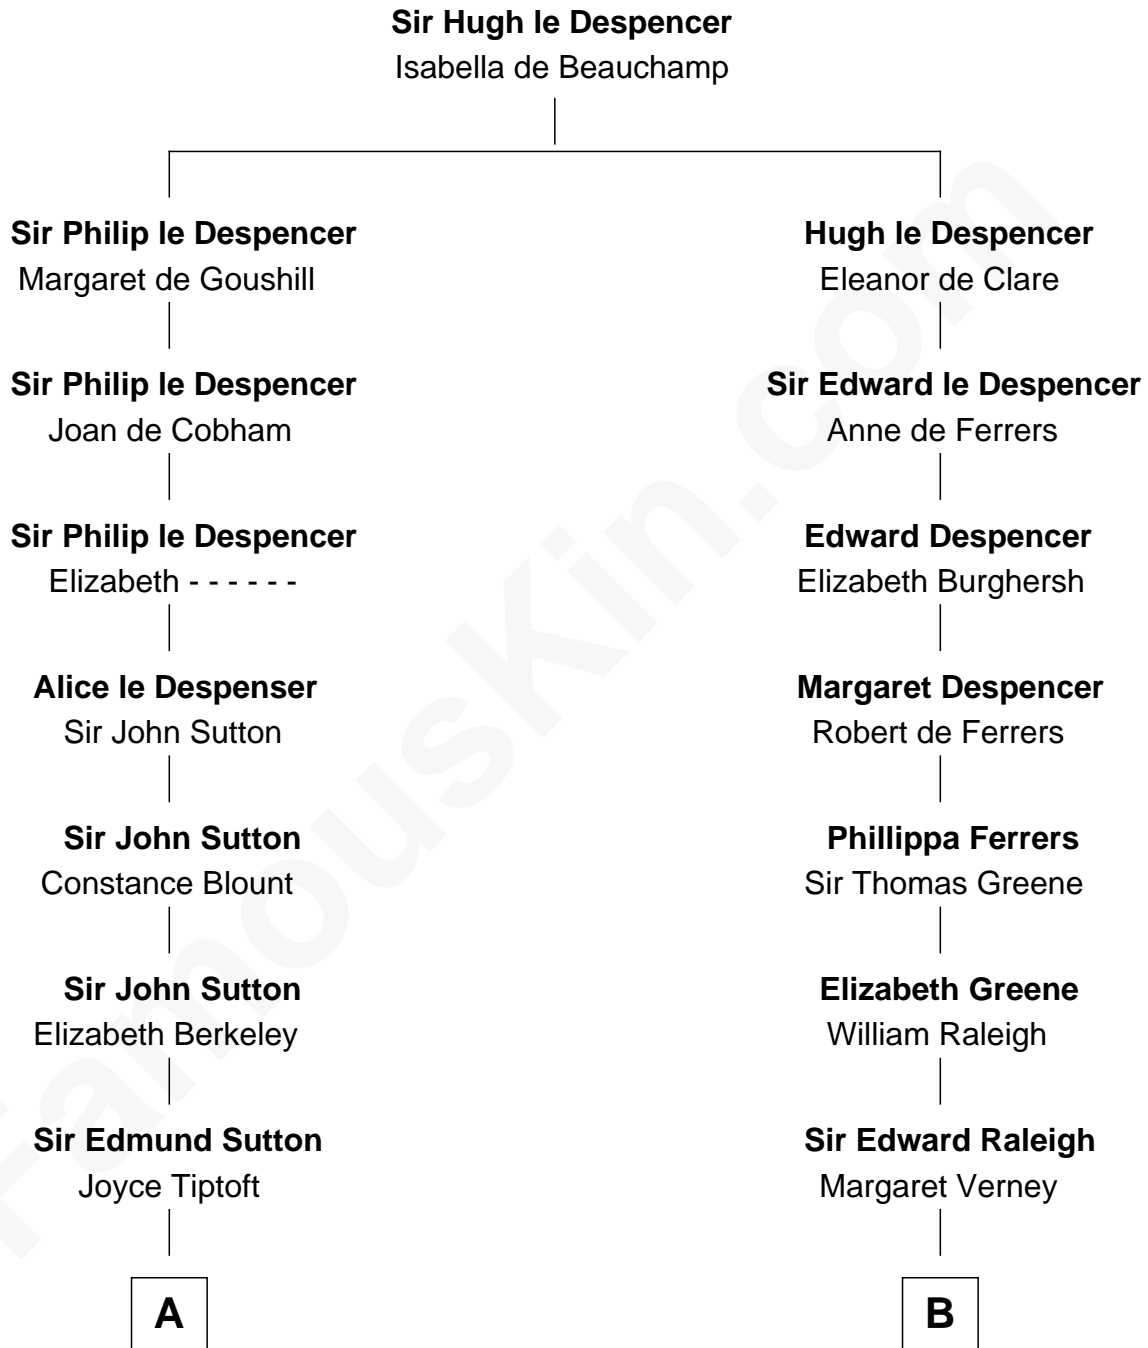

**FamousKin.com**  
**Relationship Chart of**  
**General George S. Patton**  
*U.S. Army - World War II*

13th cousin 8 times removed of

**Jonathan Swift**  
*Author of Gulliver's Travels*

FamousKin.com