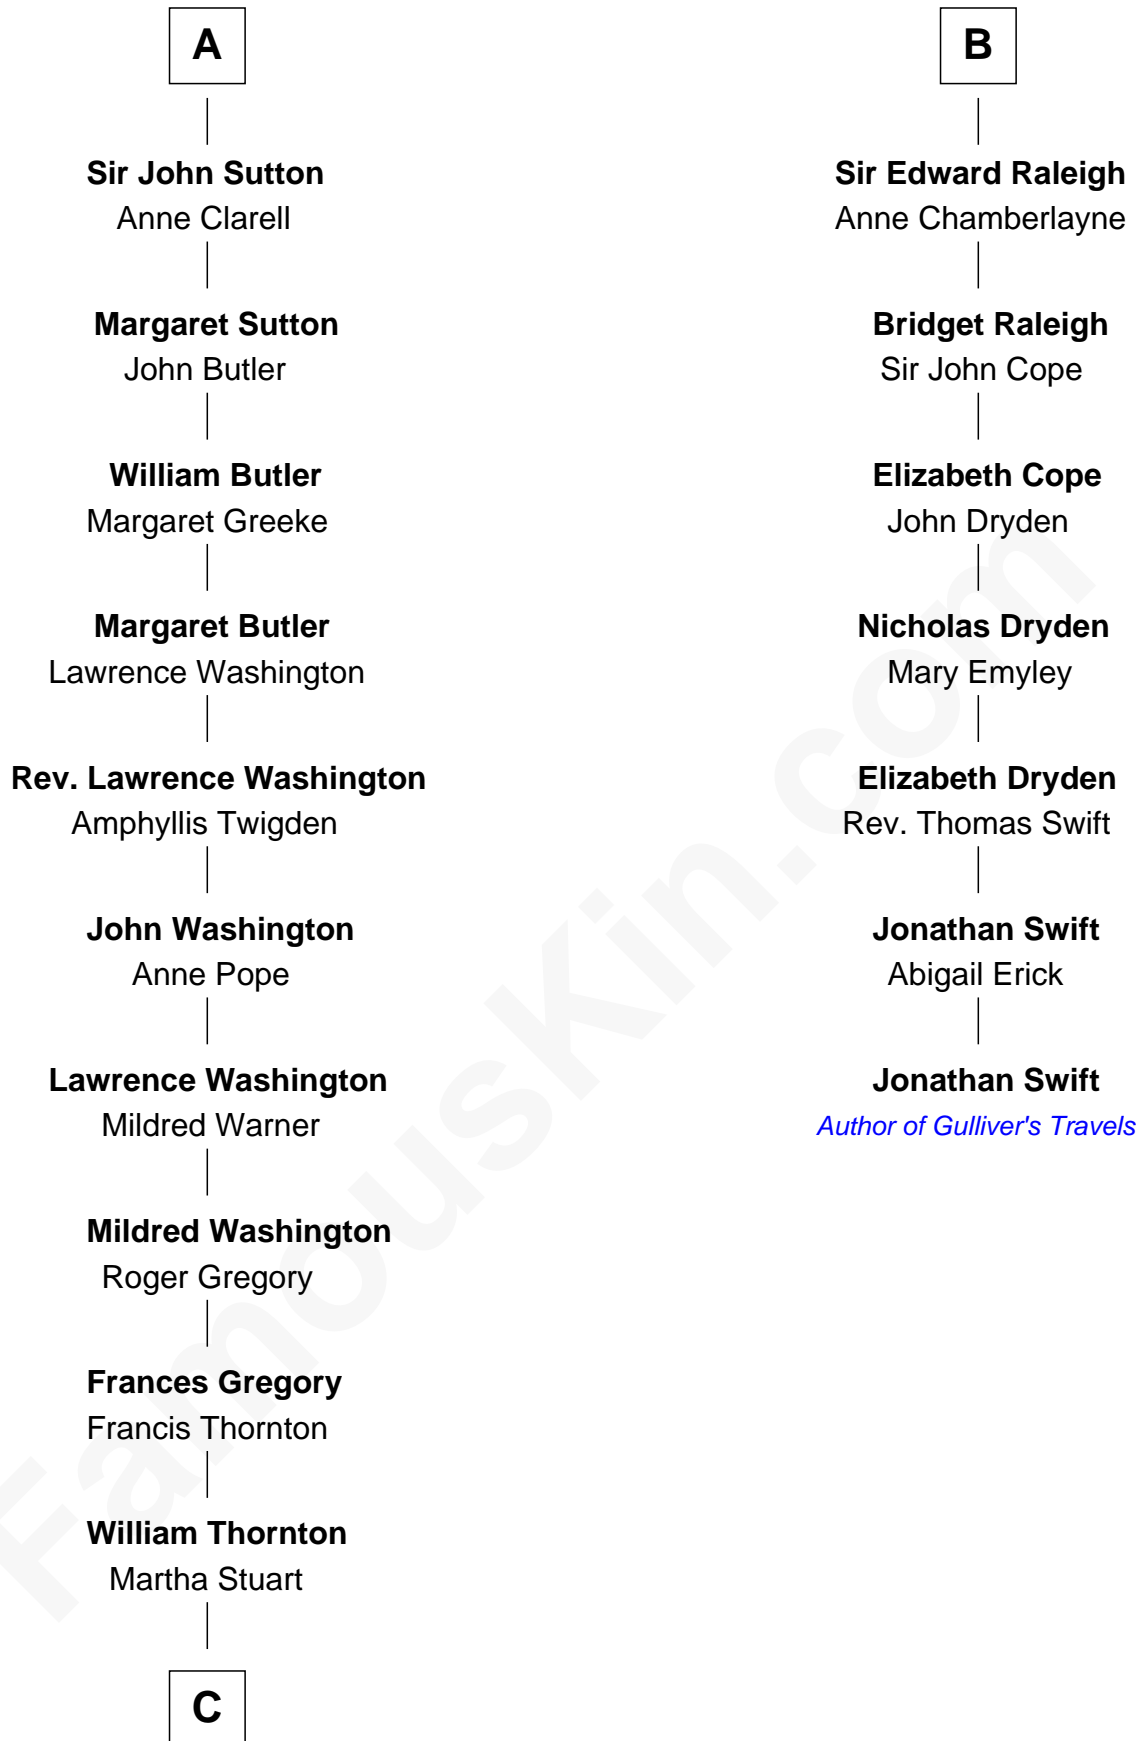

**FamousKin.com**  
**Relationship Chart of**  
**General George S. Patton**  
*U.S. Army - World War II*

13th cousin 8 times removed of

**Jonathan Swift**  
*Author of Gulliver's Travels*

FamousKin.com