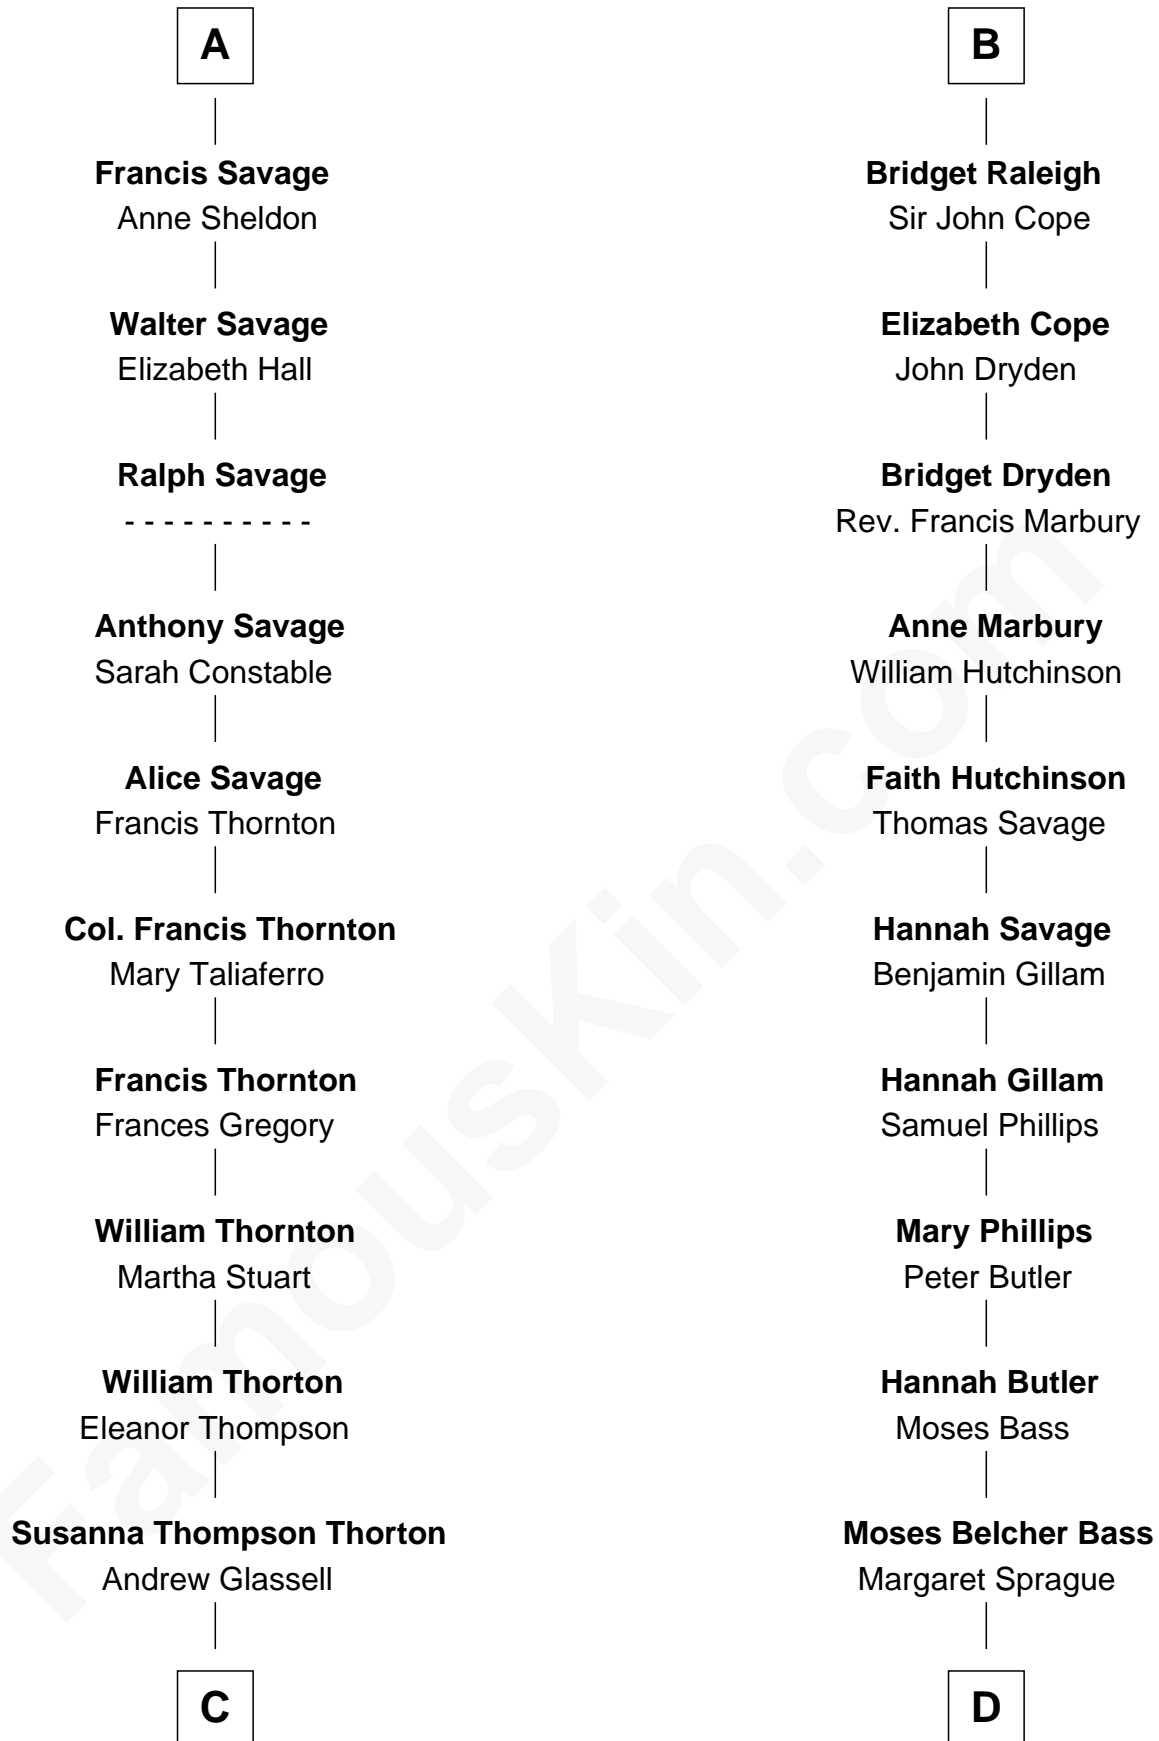

FamousKin.com
Relationship Chart of
General George S. Patton
U.S. Army - World War II

19th cousin 2 times removed of
Erskine Childers
4th President of Ireland

C

Susan Thornton Glassell

George Smith Patton

George Smith Patton

Ruth Wilson

General George S. Patton

U.S. Army - World War II

D

Mary Butler Bass

Elisha Smith

Cordelia Miller Smith

William Robert Pearmain

Margaret Cushing Pearmain

Dr. Hamilton Osgood

Mary Alden Osgood

Erskine Childers

Erskine Childers

4th President of Ireland

FamousKin.com