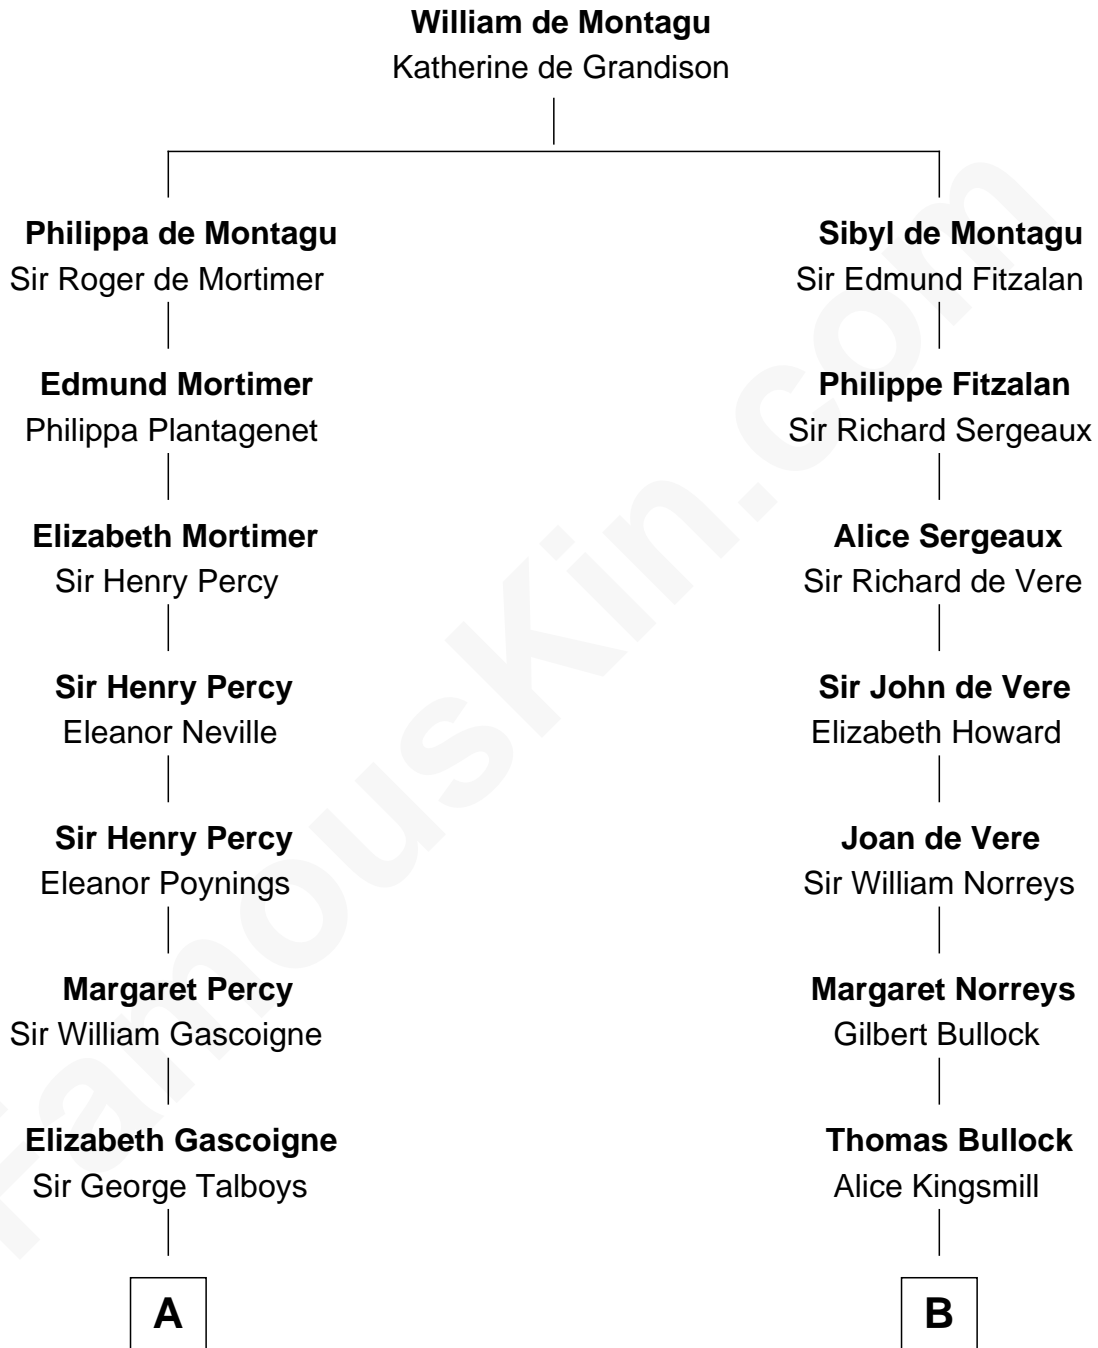

FamousKin.com
Relationship Chart of
General George S. Patton
U.S. Army - World War II

18th cousin 1 time removed of

Alan Ladd
Movie Actor

FamousKin.com