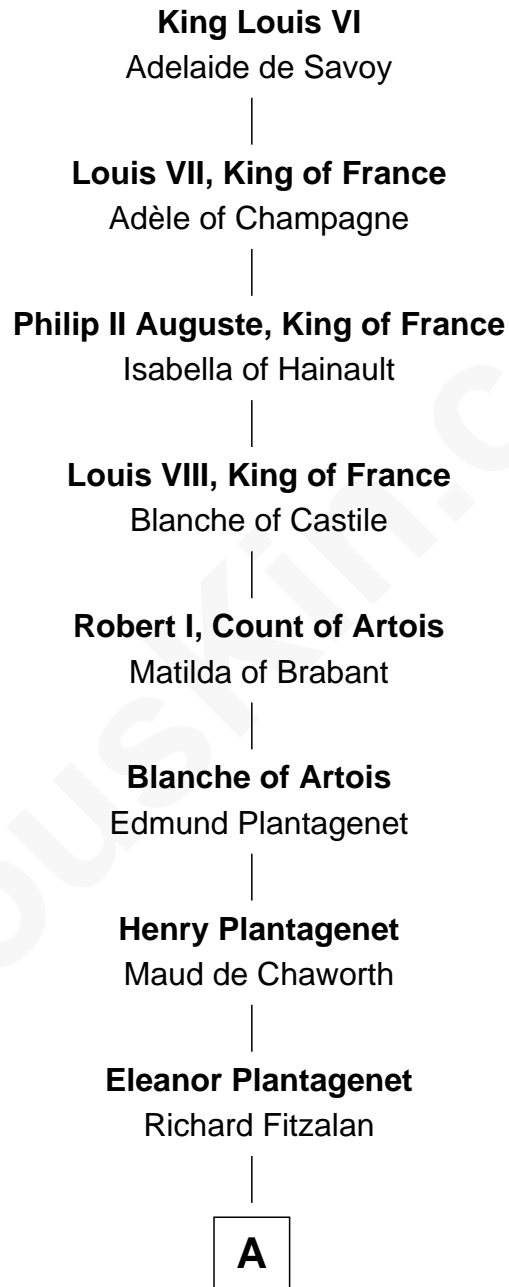

FamousKin.com

Relationship Chart of General George S. Patton

U.S. Army - World War II

24th Great-grandson of

King Louis VI

King of France

A

Sir Richard Fitzalan

Elizabeth de Bohun

Elizabeth Fitzalan

Sir Robert Goushill

Joan Goushill

Sir Thomas Stanley

Katherine Stanley

Sir John Savage

Sir Christopher Savage

Mary Taliaferro

|
Francis Thornton

Frances Gregory

|
William Thornton

Martha Stuart

|
William Thorton

Eleanor Thompson

|
Susanna Thompson Thorton