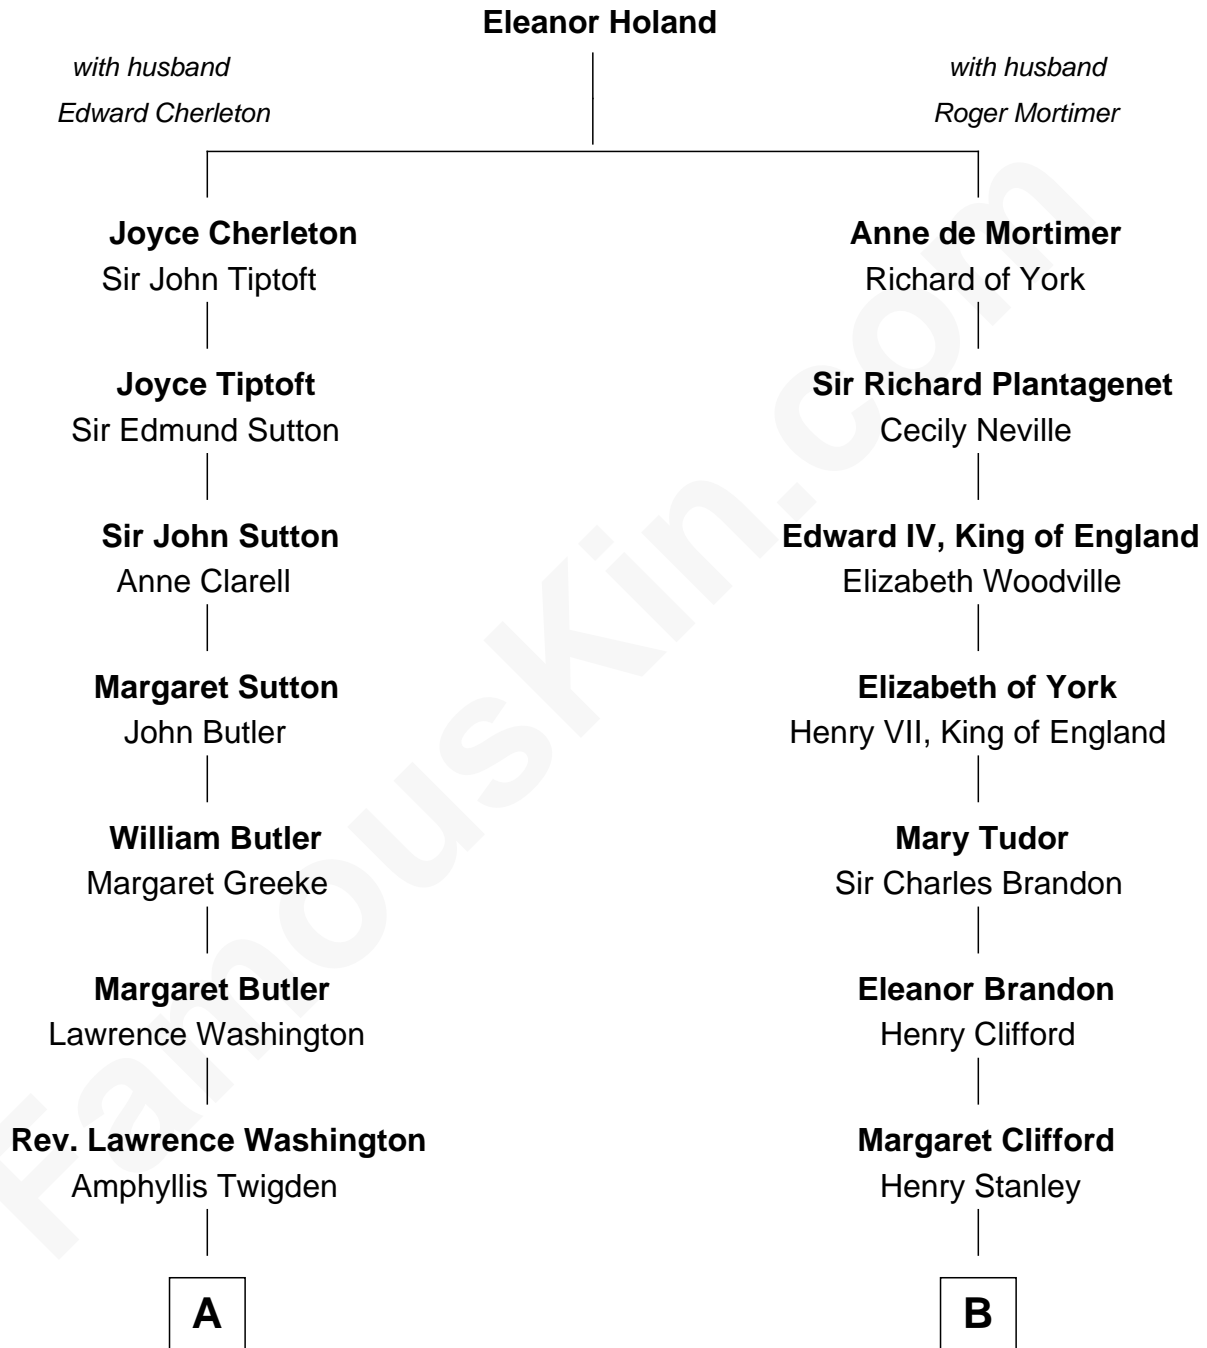

FamousKin.com
Relationship Chart of
General George S. Patton
U.S. Army - World War II

16th cousin 3 times removed of

Hugh Grant
Movie Actor

C

Margaret Isobel Randolph

John Cassilis MacLean

Fynvola Susan MacLean