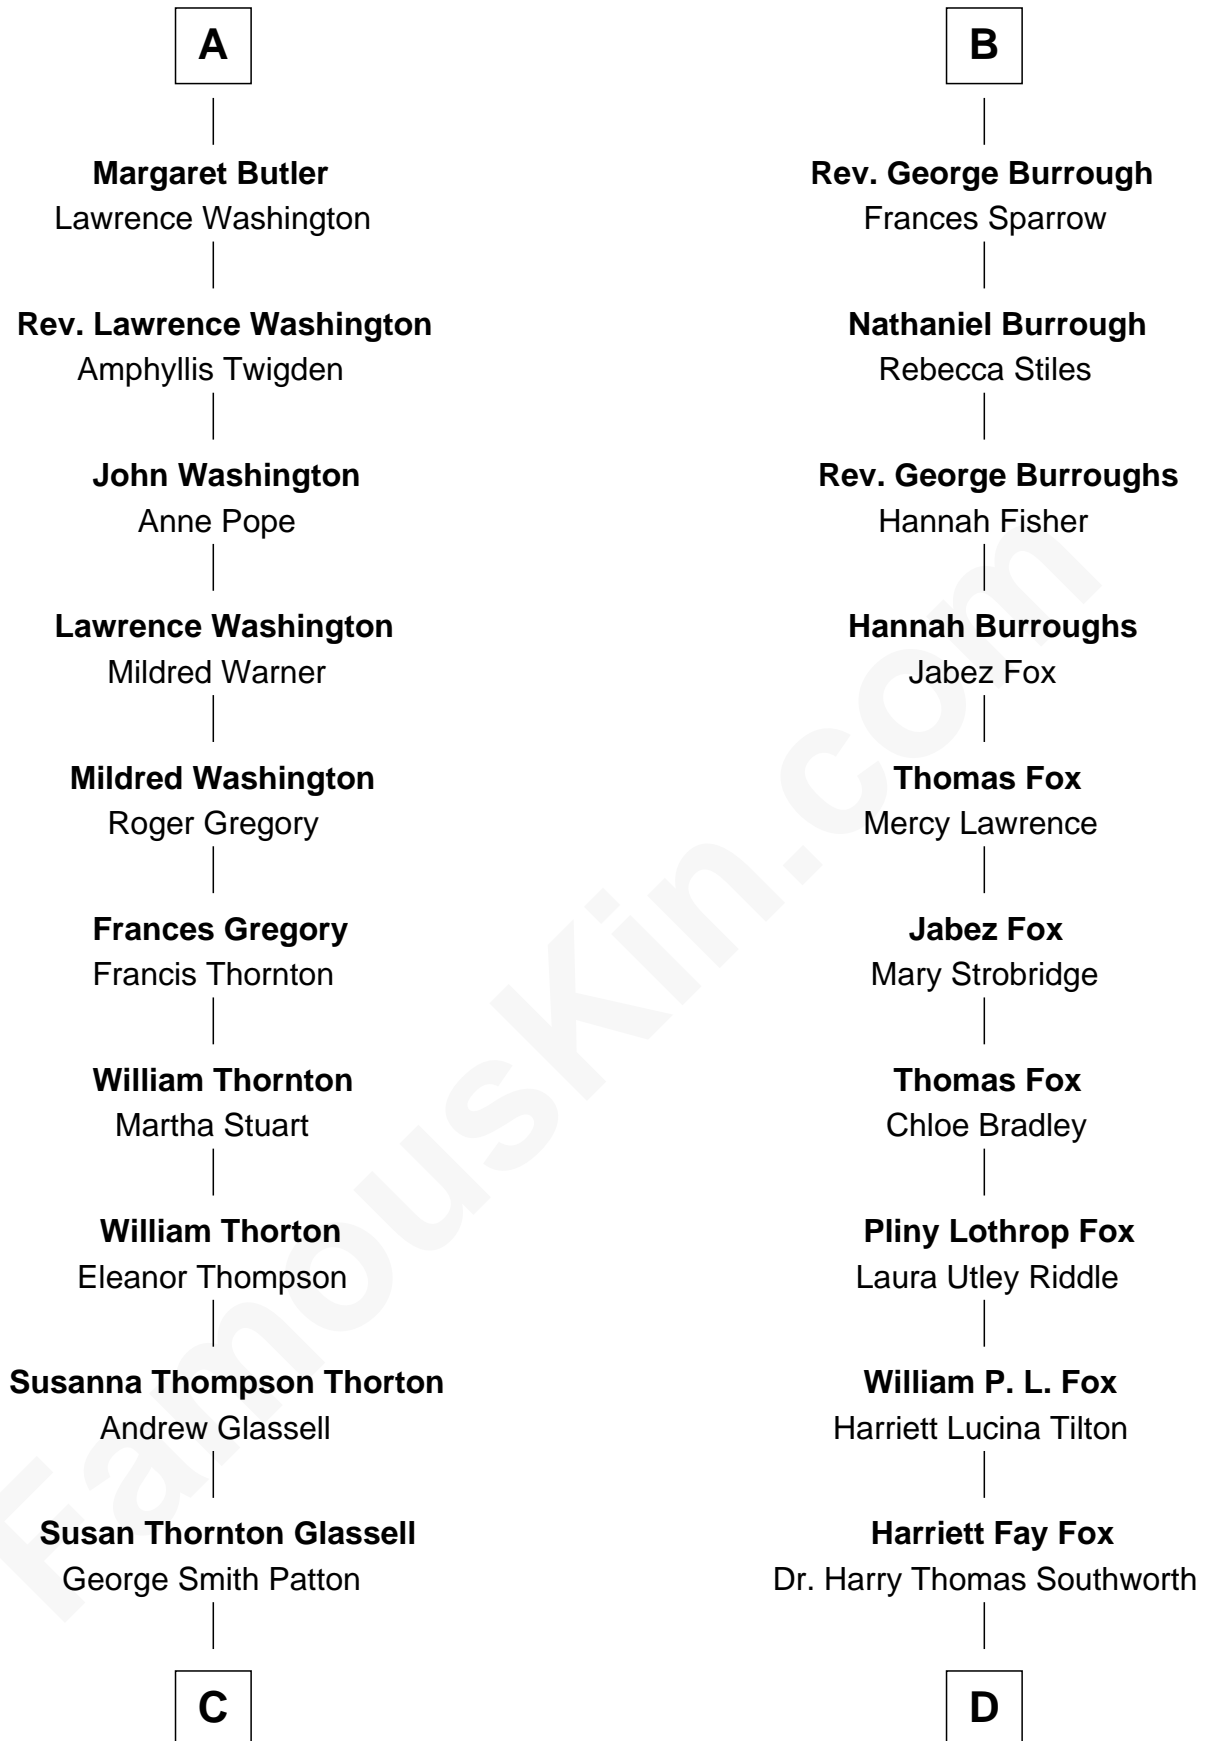

FamousKin.com
Relationship Chart of
General George S. Patton

U.S. Army - World War II

18th cousin of

John Ritter

TV and Movie Actor

Sir Philip le Despencer

Elizabeth - - - - -

Alice le Despenser

Anne Clarell

Margaret Sutton

John Butler

William Butler

Margaret Greeke

A

Sir Philip le Despencer

Elizabeth de Tibetot

Margery Despencer

Sir Roger Wentworth

Henry Wentworth

Elizabeth Howard

Margery Wentworth

Sir William Waldegrave

George Waldegrave

Anne Drury

Phyllis Waldegrave

Thomas Higham

Bridget Higham

Thomas Burrough

B

FamousKin.com