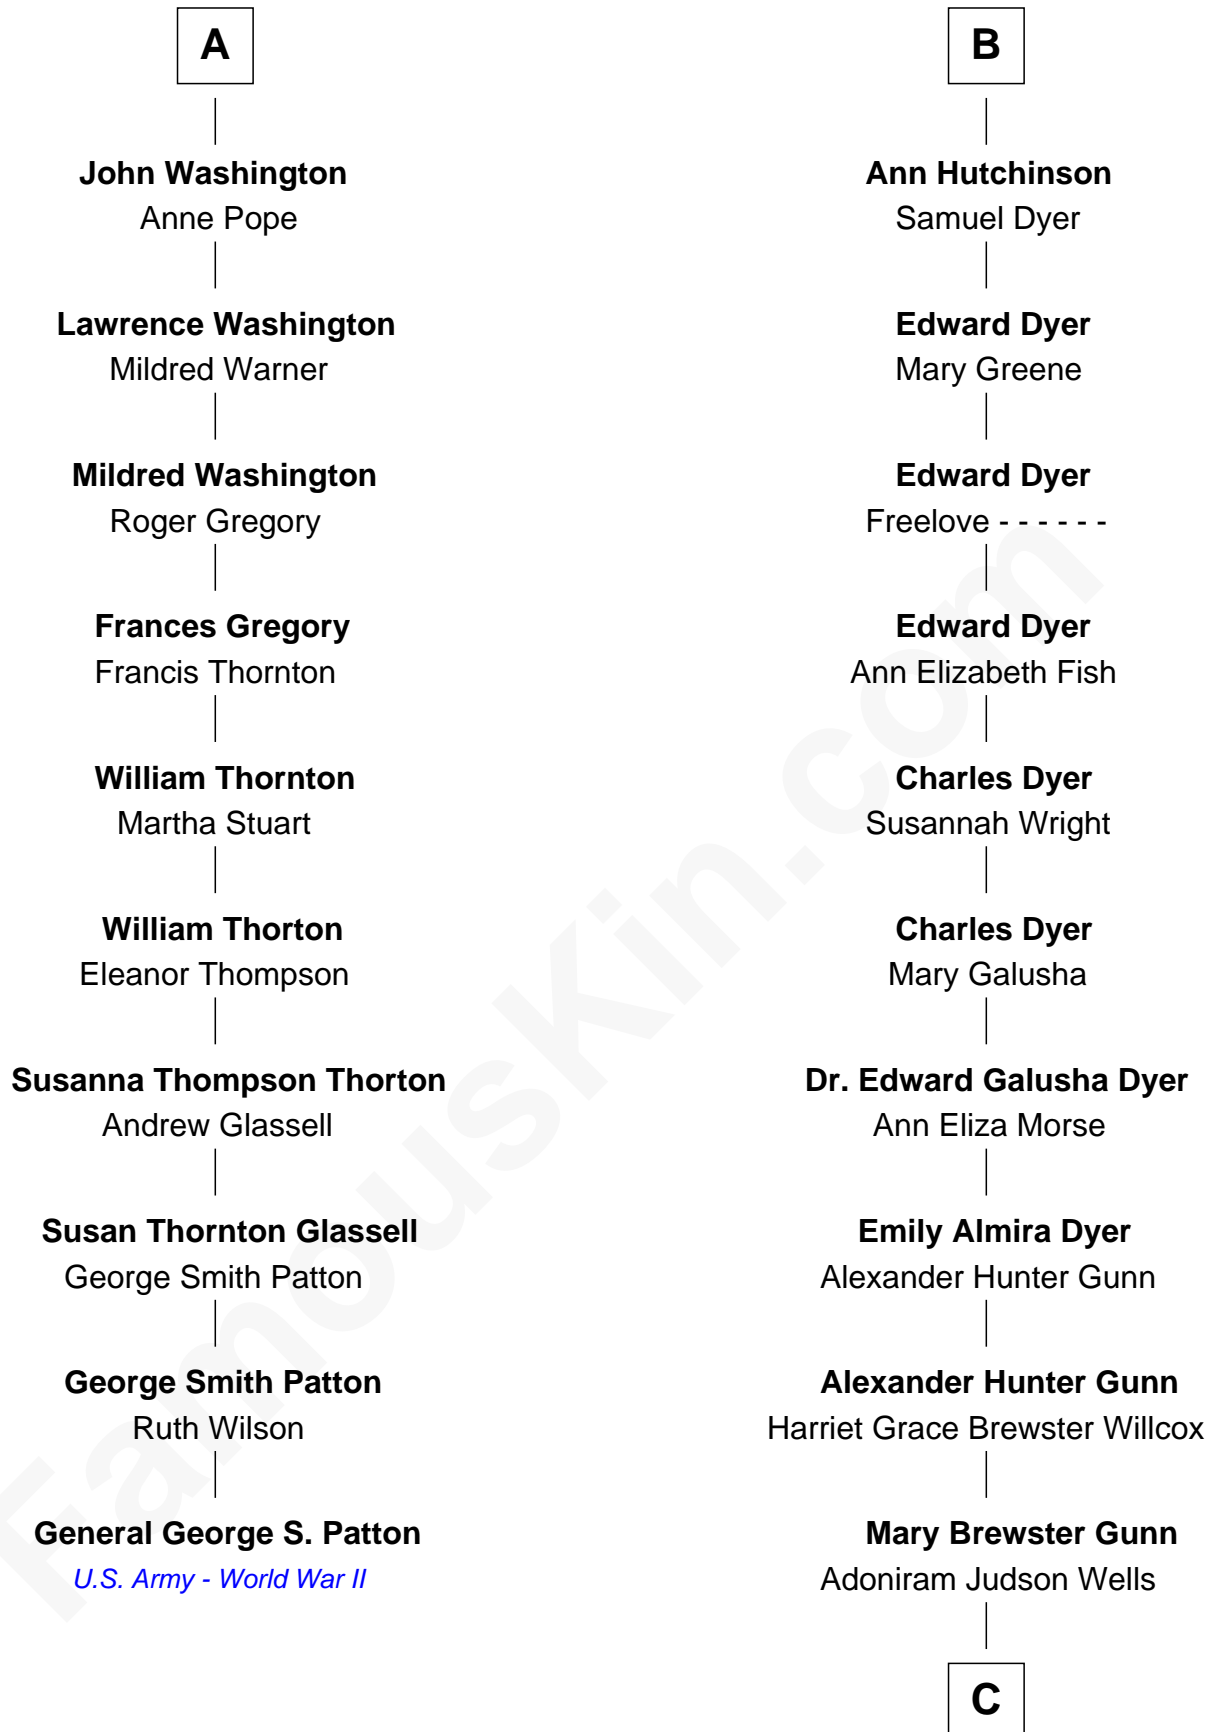

FamousKin.com
Relationship Chart of
General George S. Patton
U.S. Army - World War II

16th cousin 2 times removed of

Elisabeth Shue
TV and Movie Actress

C

—
Anne Brewster Wells

James William Shue

—
Elisabeth Shue

TV and Movie Actress