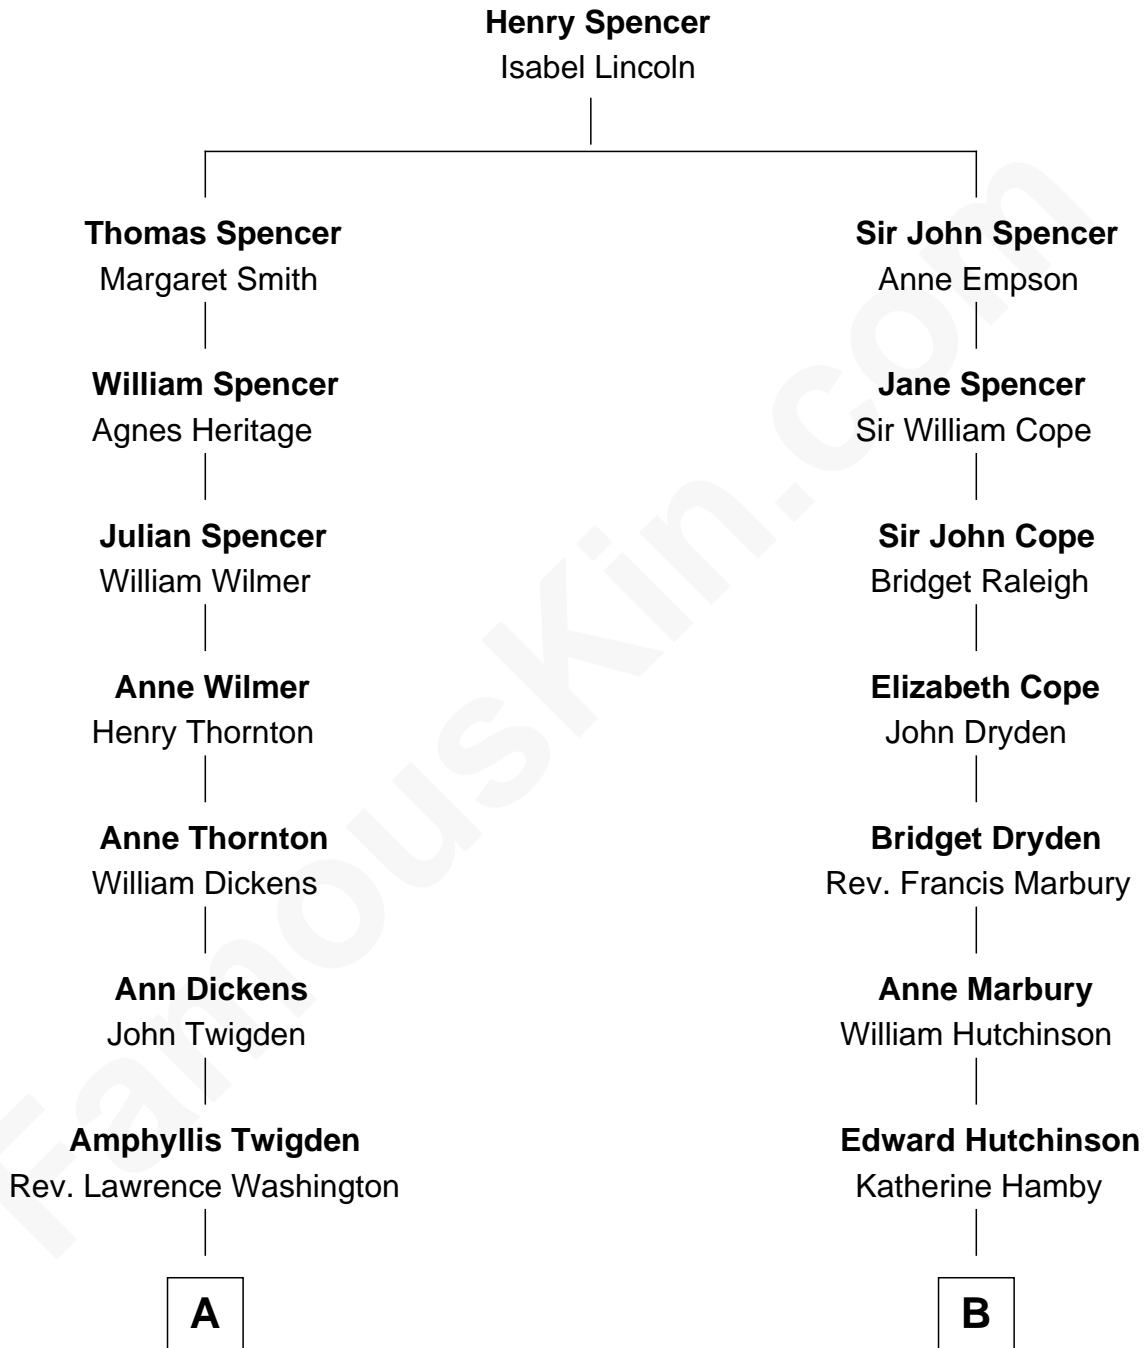

FamousKin.com
Relationship Chart of
General George S. Patton
U.S. Army - World War II

16th cousin 2 times removed of

Elisabeth Shue
TV and Movie Actress

C

—
Anne Brewster Wells

James William Shue

—
Elisabeth Shue