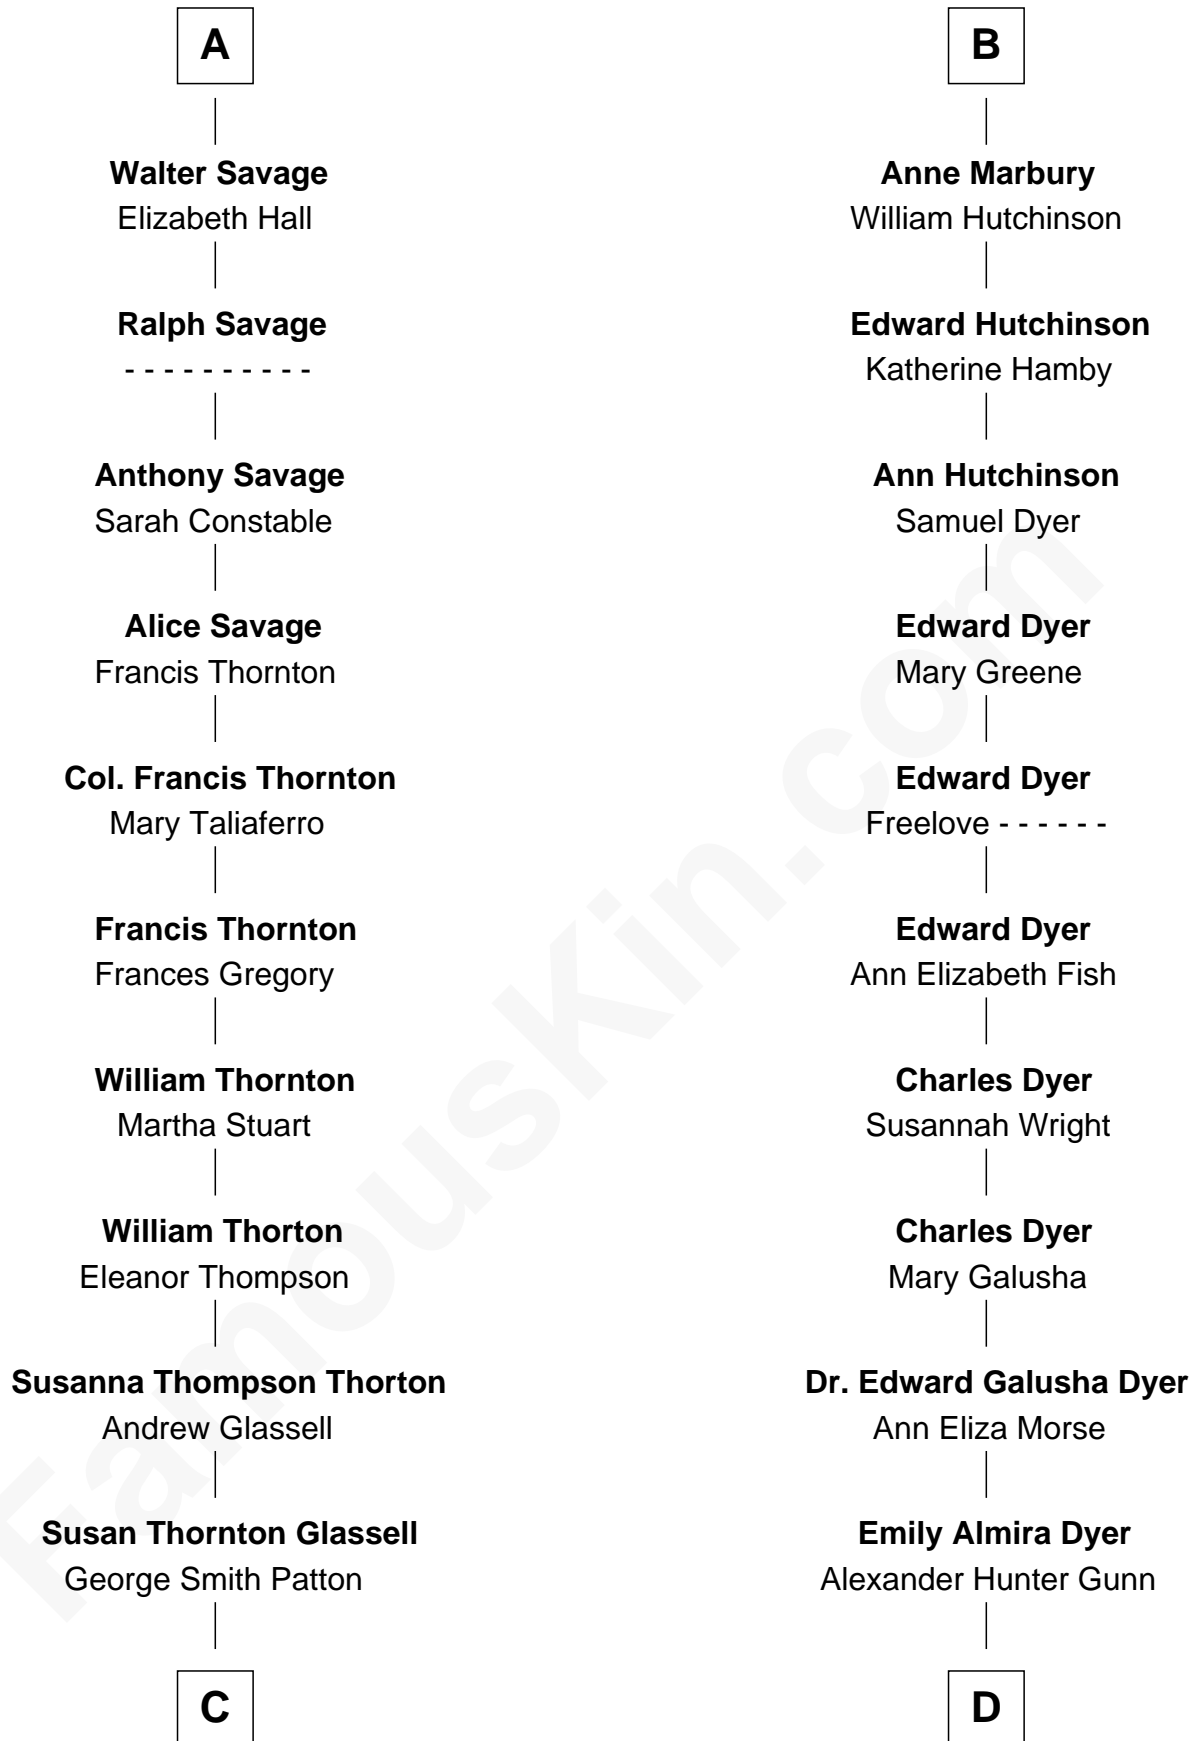

FamousKin.com
Relationship Chart of
General George S. Patton
U.S. Army - World War II

18th cousin 2 times removed of

Elisabeth Shue
TV and Movie Actress

C

George Smith Patton

Ruth Wilson

General George S. Patton

U.S. Army - World War II

D

Alexander Hunter Gunn

Harriet Grace Brewster Willcox

Mary Brewster Gunn

Adoniram Judson Wells

Anne Brewster Wells

James William Shue