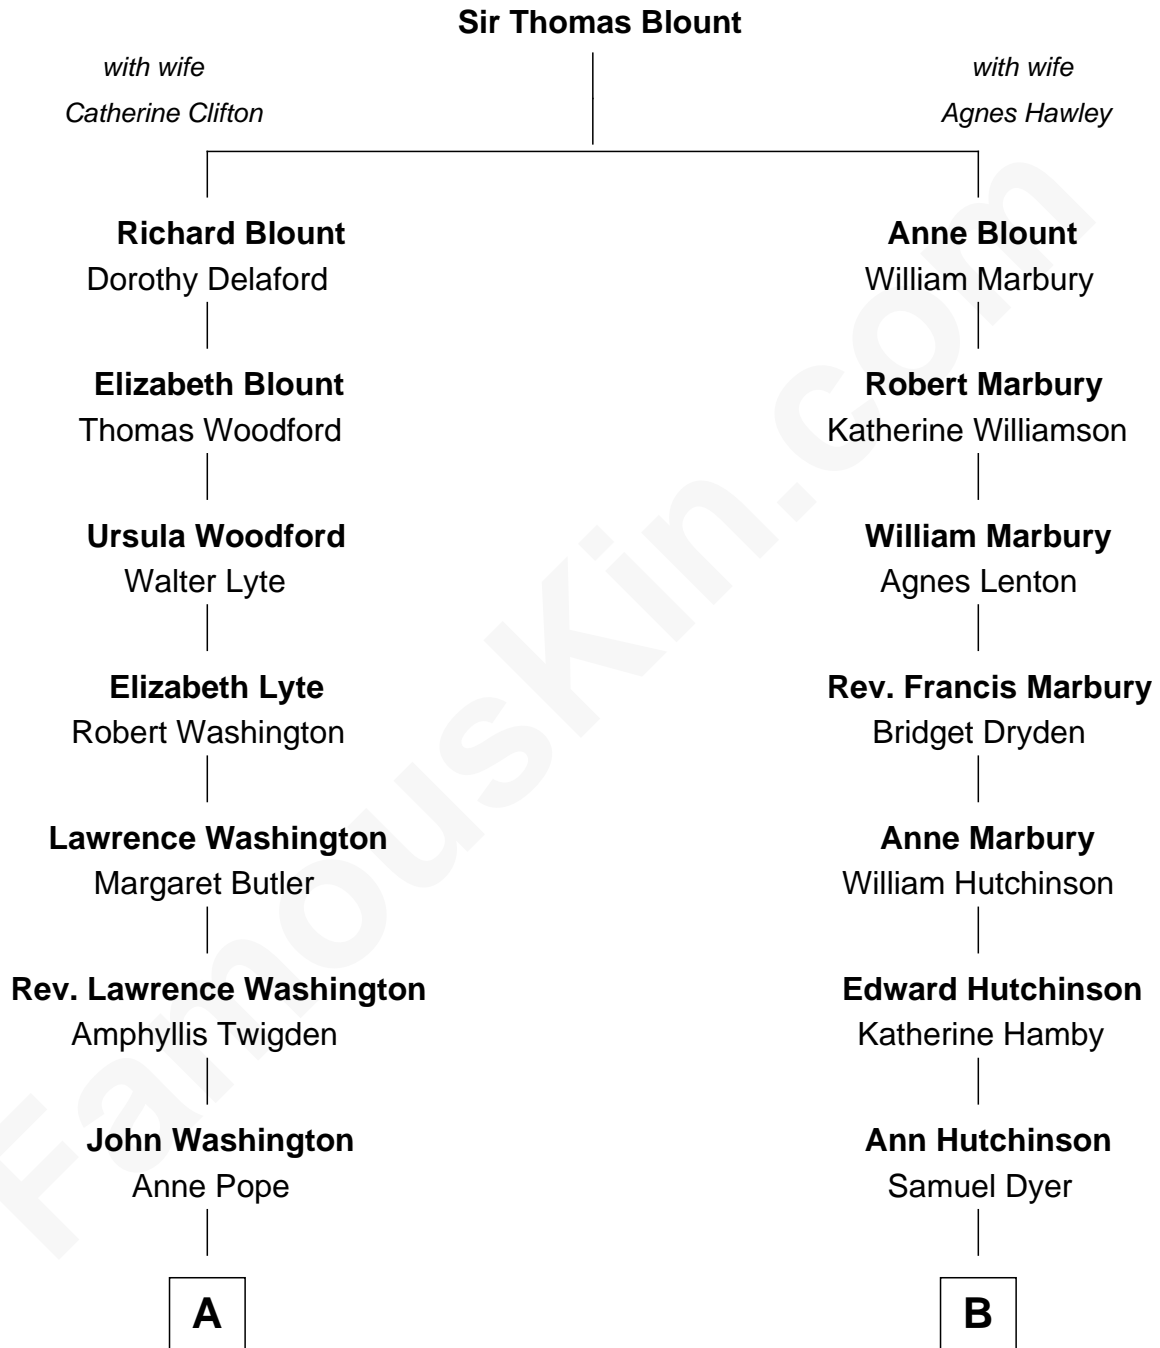

**FamousKin.com**  
**Relationship Chart of**  
**General George S. Patton**  
*U.S. Army - World War II*

15th cousin 2 times removed of

**Elisabeth Shue**  
*TV and Movie Actress*

Elisabeth Shue photo by [Joi](#) ([CC BY-SA 3.0](#))