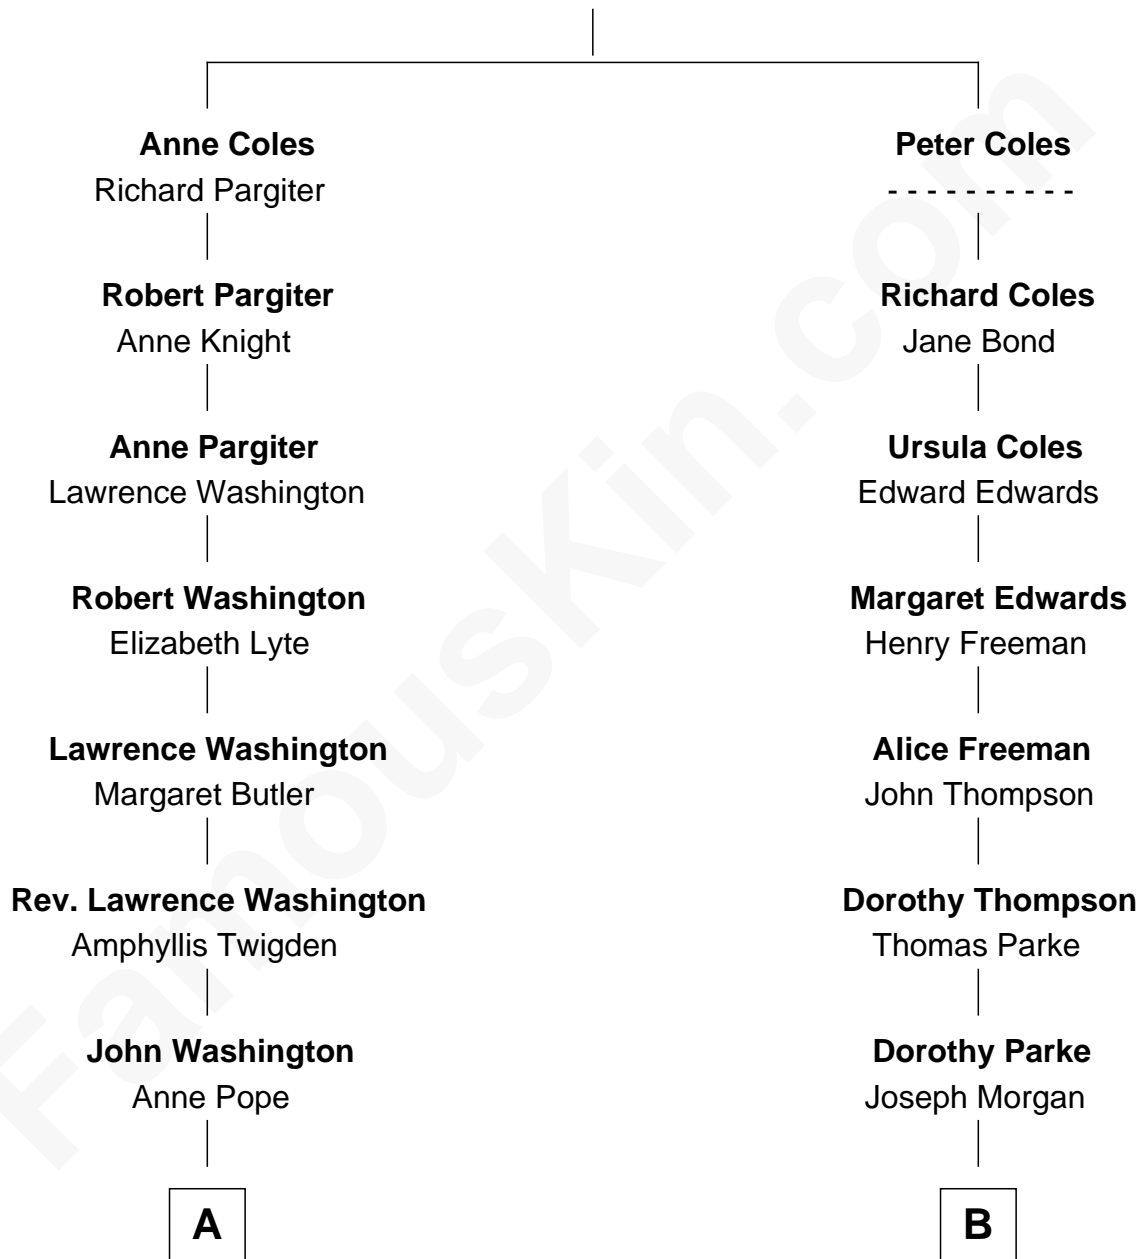

**FamousKin.com**  
**Relationship Chart of**  
**General George S. Patton**  
*U.S. Army - World War II*

15th cousin 2 times removed of

**Andrew Shue**  
*TV Actor*

**Richard Coles**

-----

Andrew Shue photo by [Alan Light](#) (CC BY 2.0)