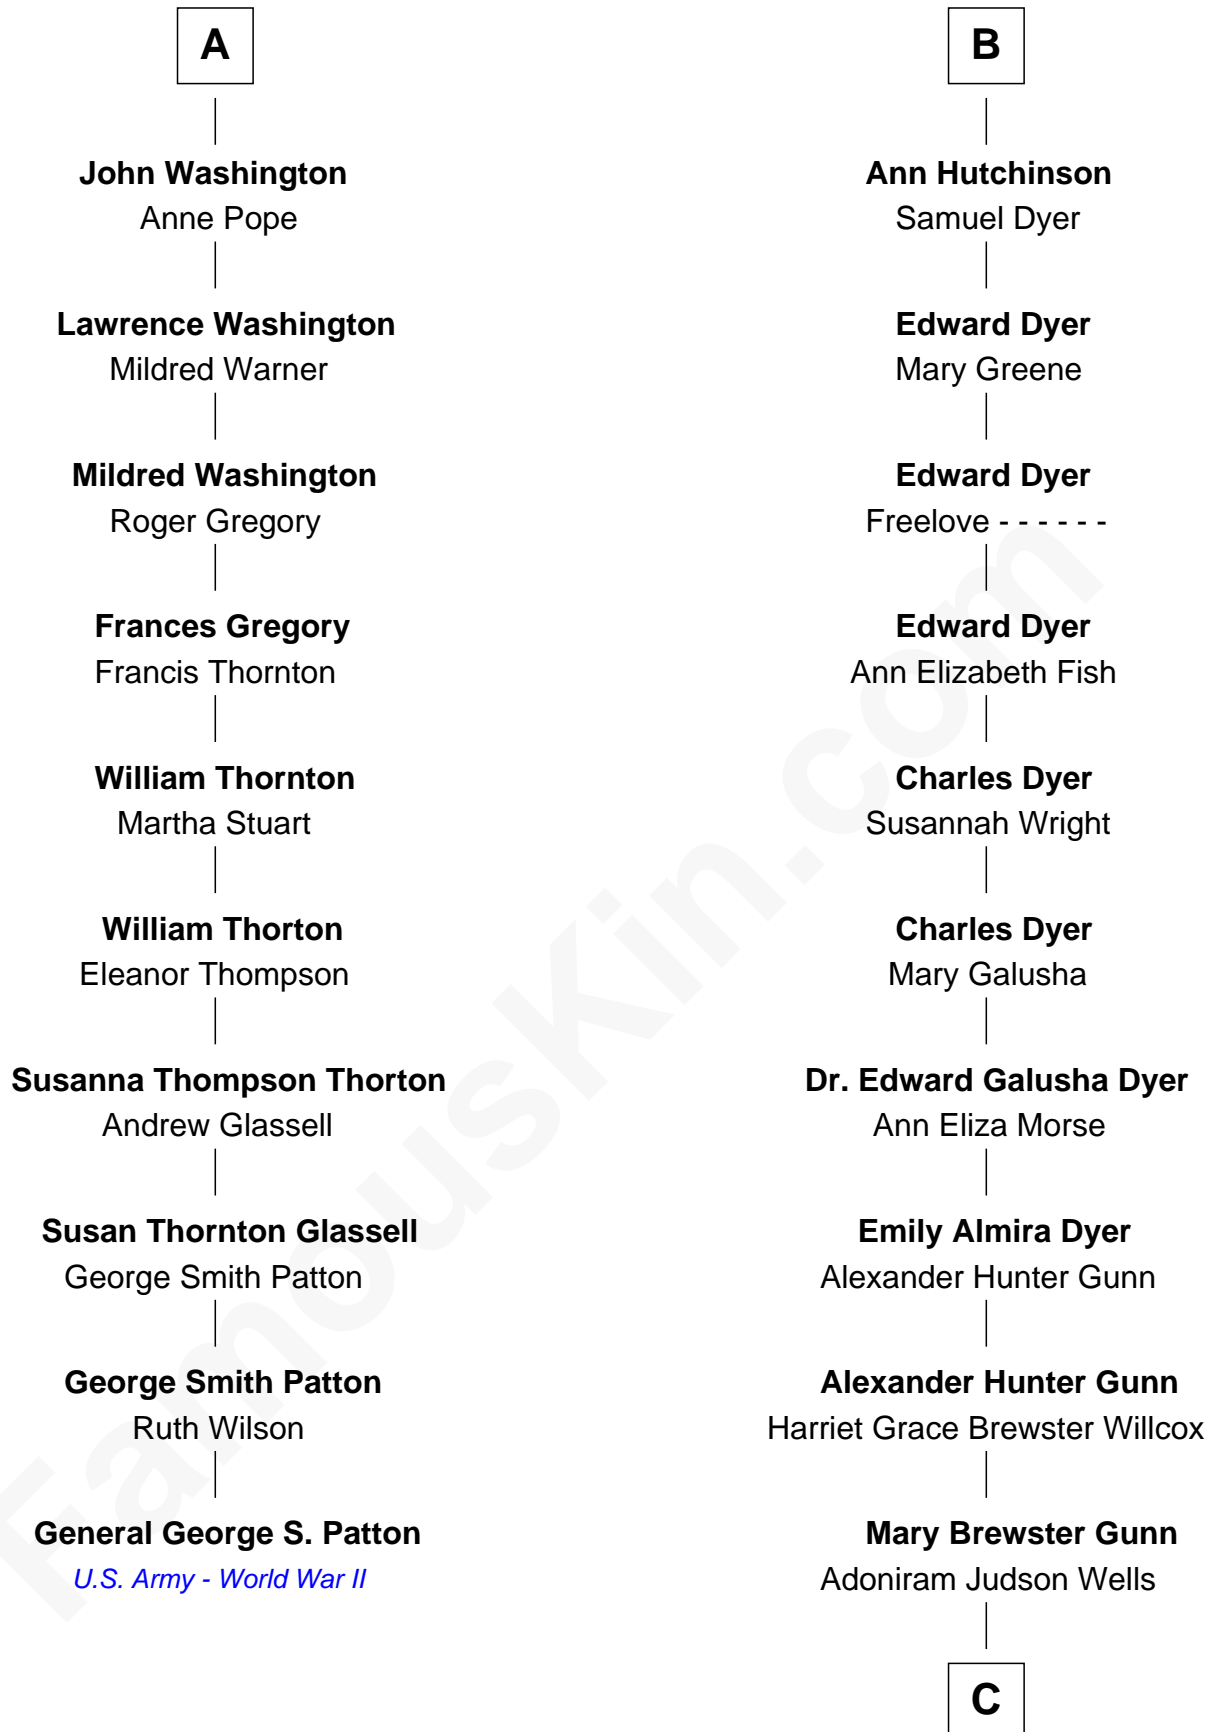

FamousKin.com
Relationship Chart of
General George S. Patton
U.S. Army - World War II

16th cousin 2 times removed of

Andrew Shue
TV Actor

C

—
Anne Brewster Wells

James William Shue

—
Andrew Shue

TV Actor

FamousKin.com